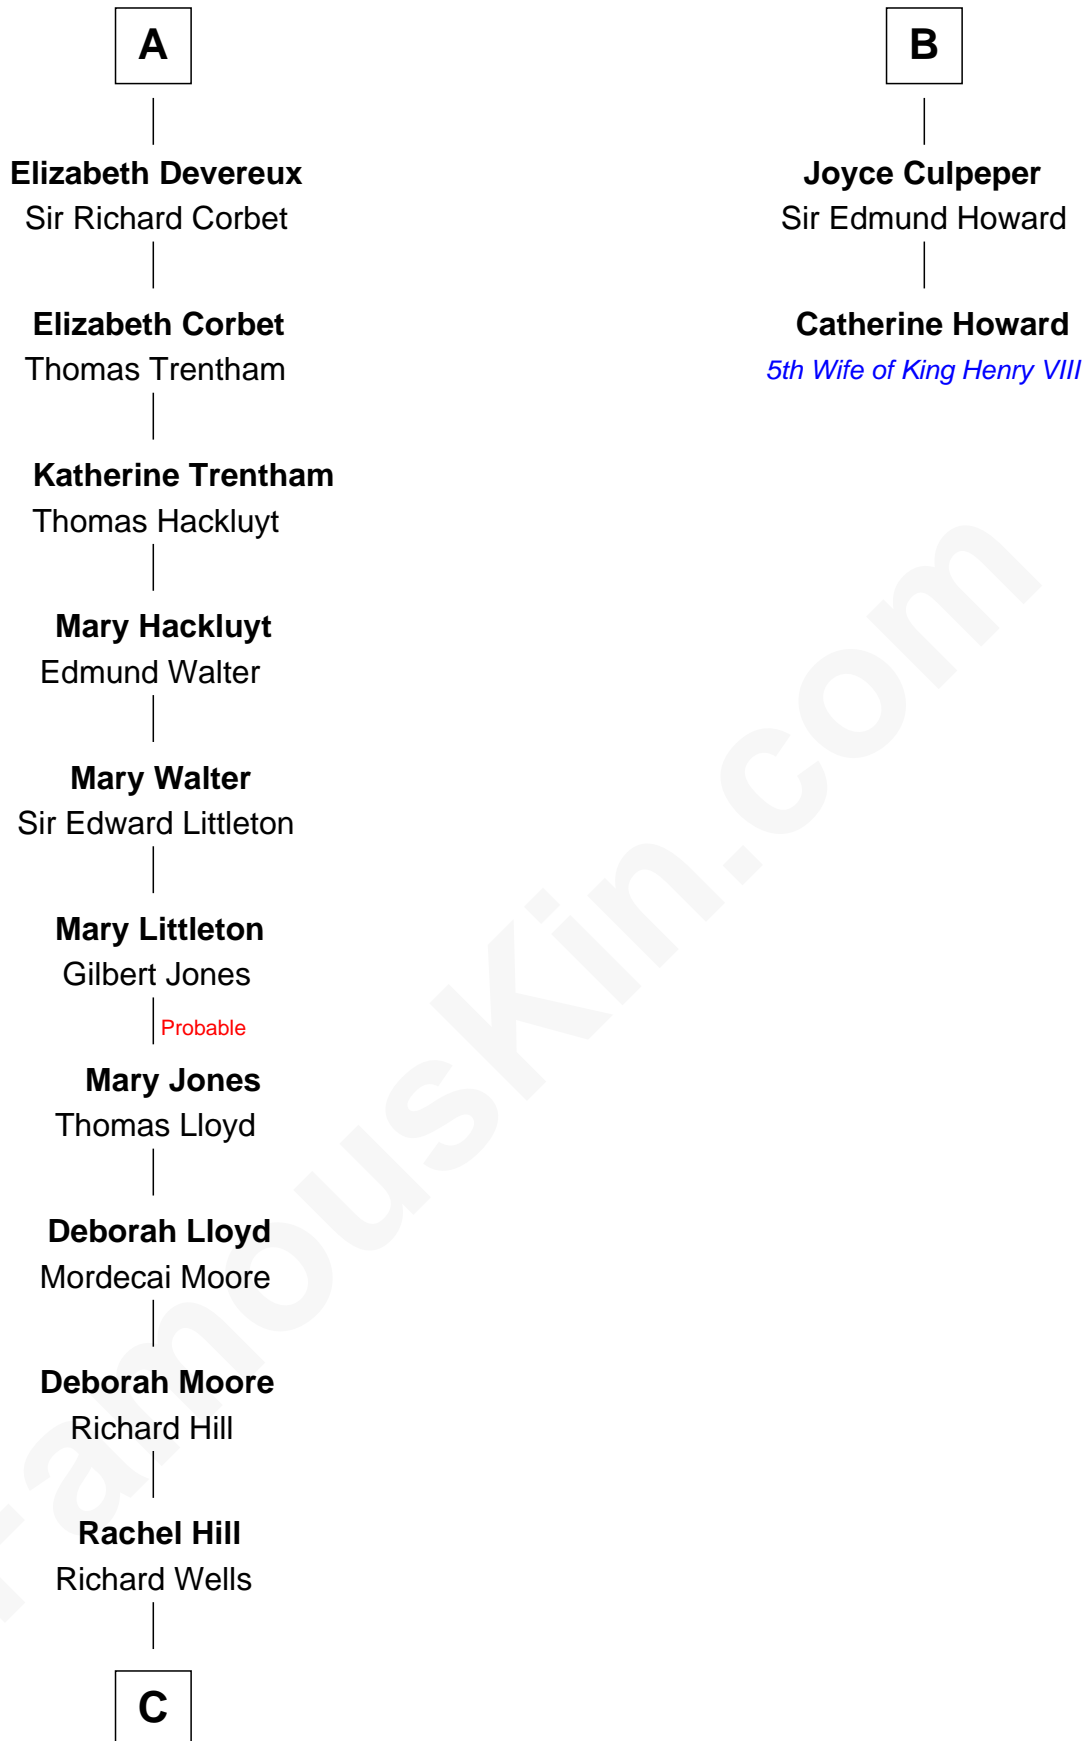

FamousKin.com

Relationship Chart of

Orson Welles

Radio, Stage, and Movie Actor

8th cousin 13 times removed of

Catherine Howard

5th Wife of King Henry VIII

C