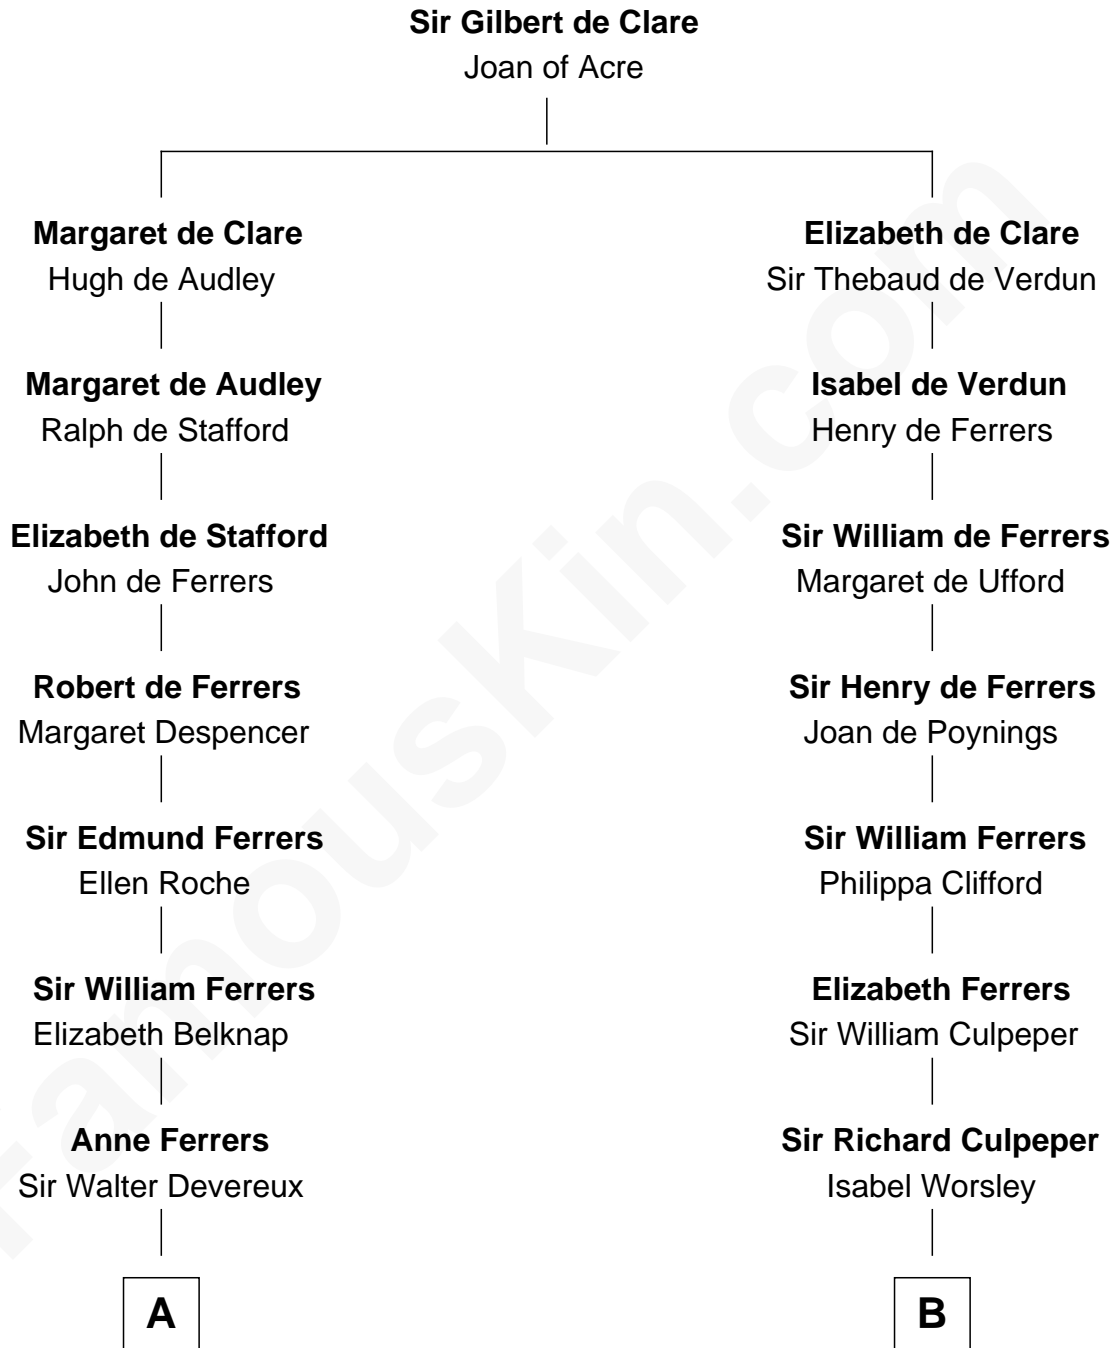

FamousKin.com

Relationship Chart of

Orson Welles

Radio, Stage, and Movie Actor

8th cousin 13 times removed of

Catherine Howard

5th Wife of King Henry VIII

C