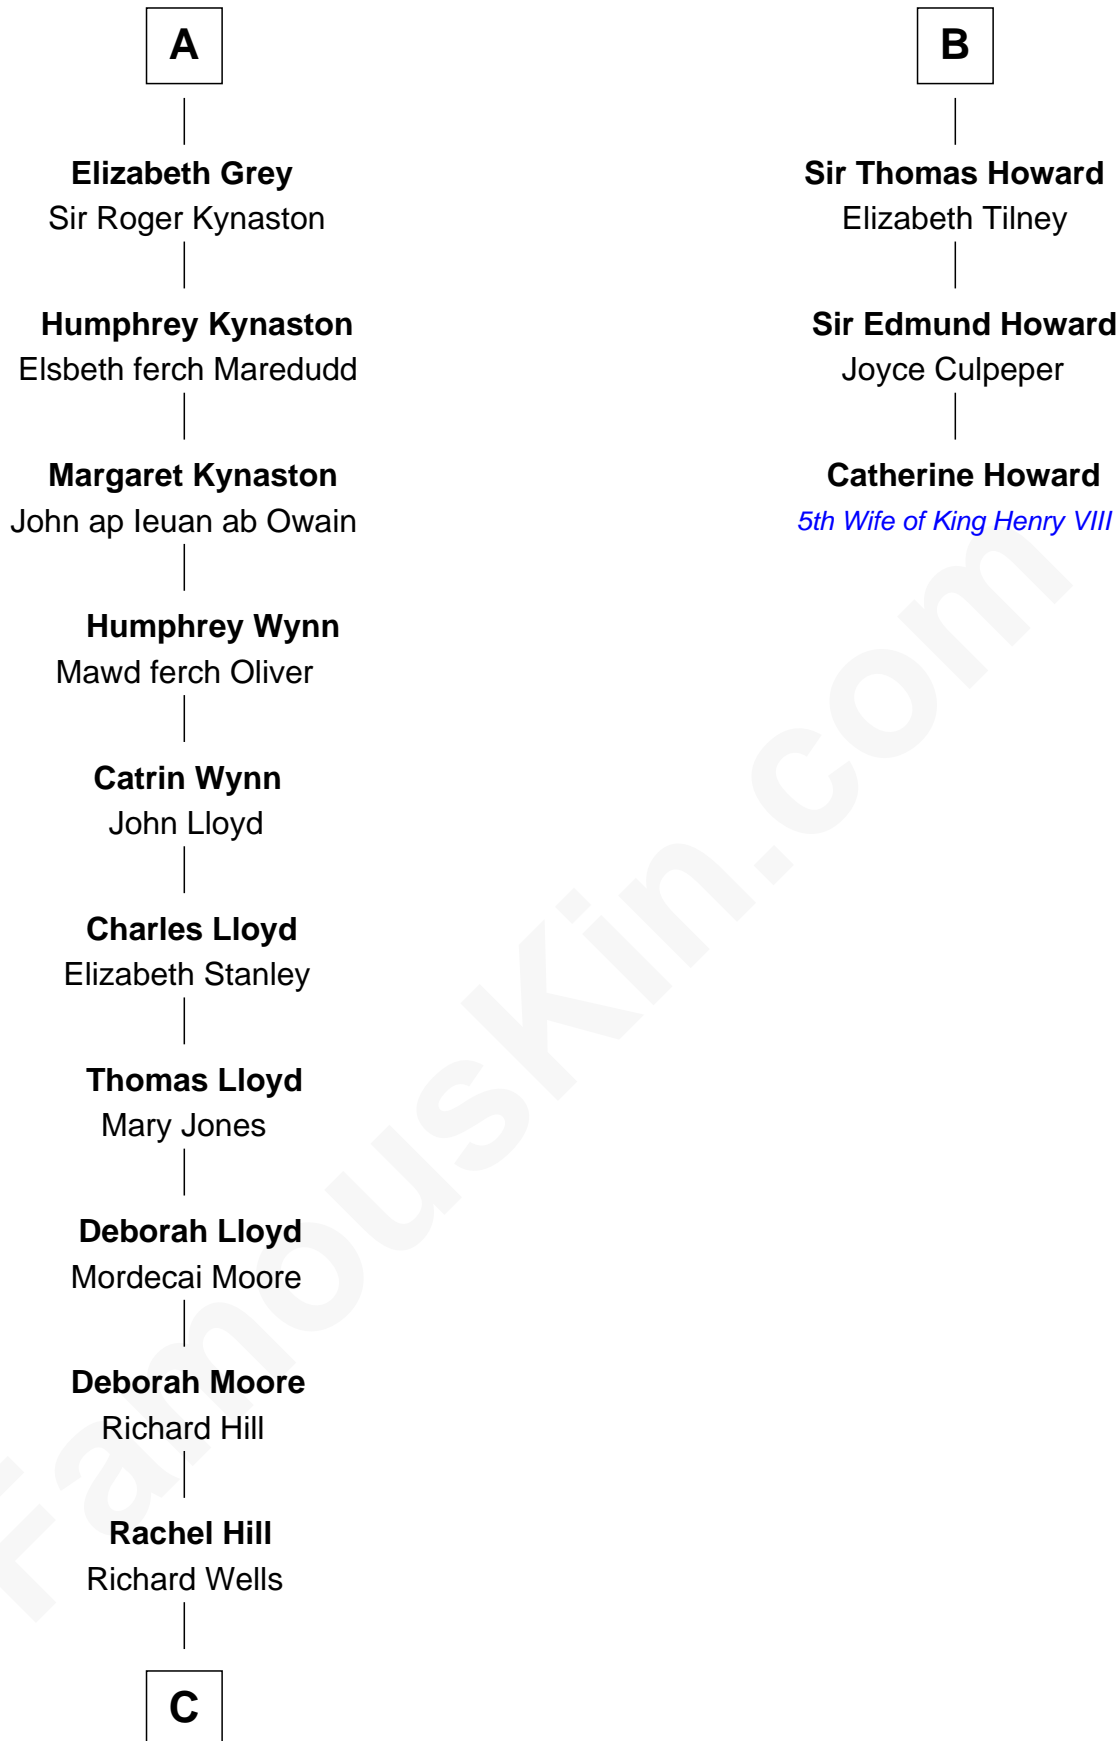

FamousKin.com

Relationship Chart of

Orson Welles

Radio, Stage, and Movie Actor

9th cousin 12 times removed of

Catherine Howard

5th Wife of King Henry VIII

C