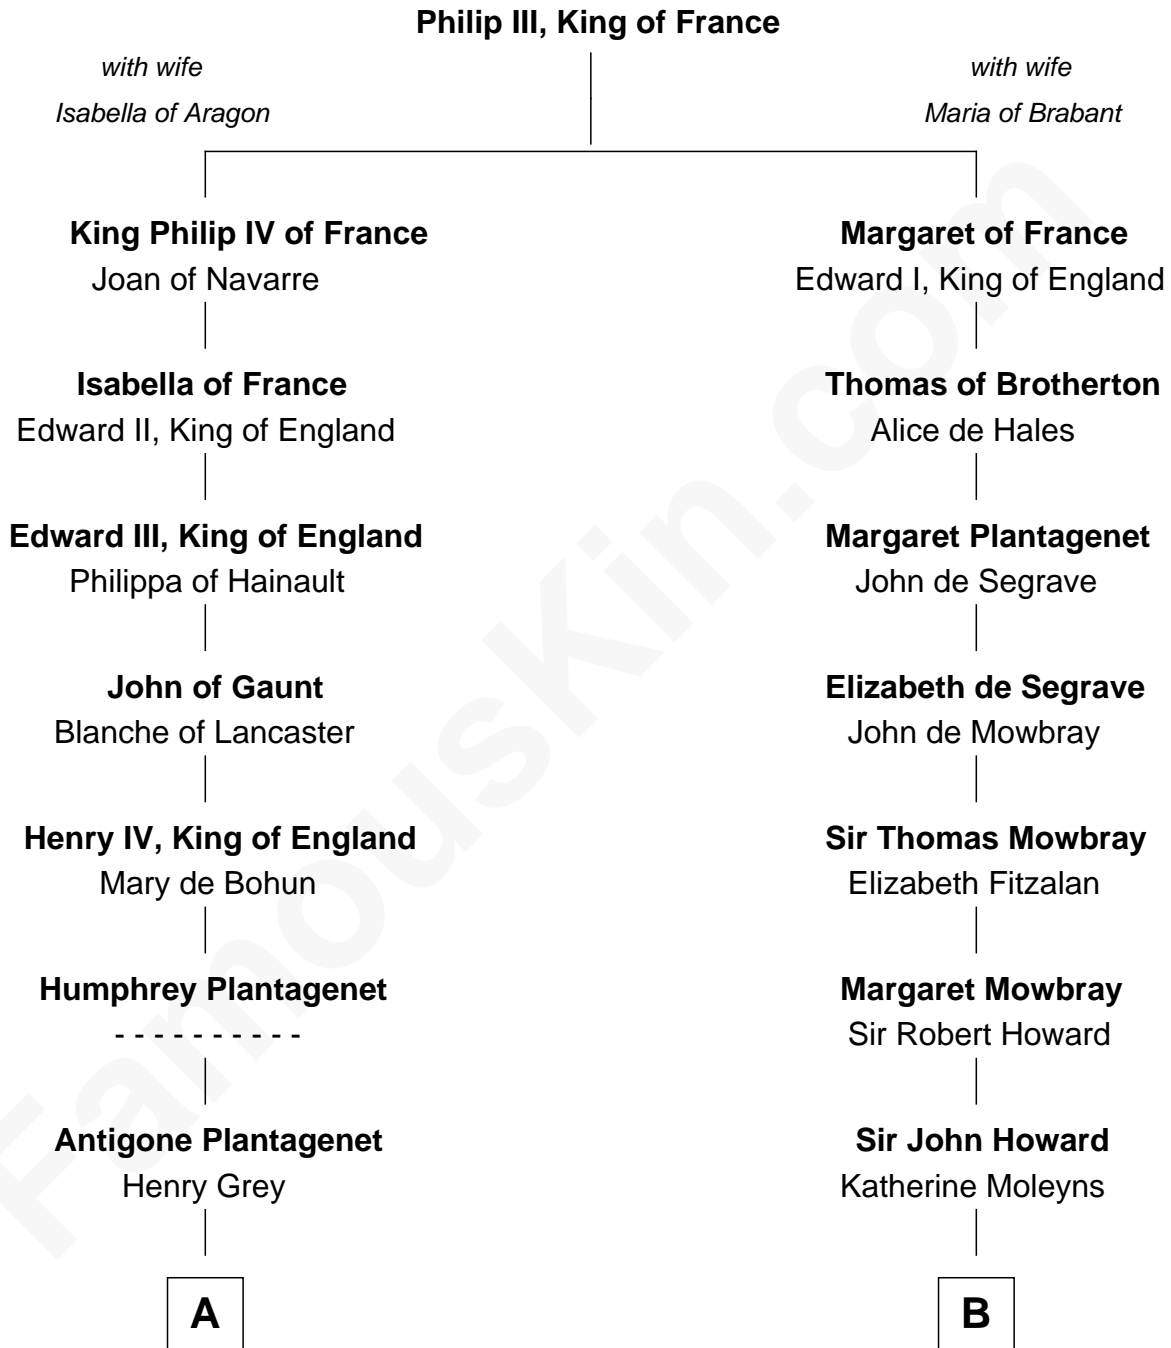

FamousKin.com

Relationship Chart of

Orson Welles

Radio, Stage, and Movie Actor

9th cousin 12 times removed of

Catherine Howard

5th Wife of King Henry VIII

C

—
William Hill Wells
Elizabeth Dagworthy

—
Henry Hill Welles
Mary Putnam

—
Richard Jones Welles
Mary Blanche Head

—
Richard Head Welles
Beatrice Ives

—
Orson Welles
Radio, Stage, and Movie Actor

FamousKin.com