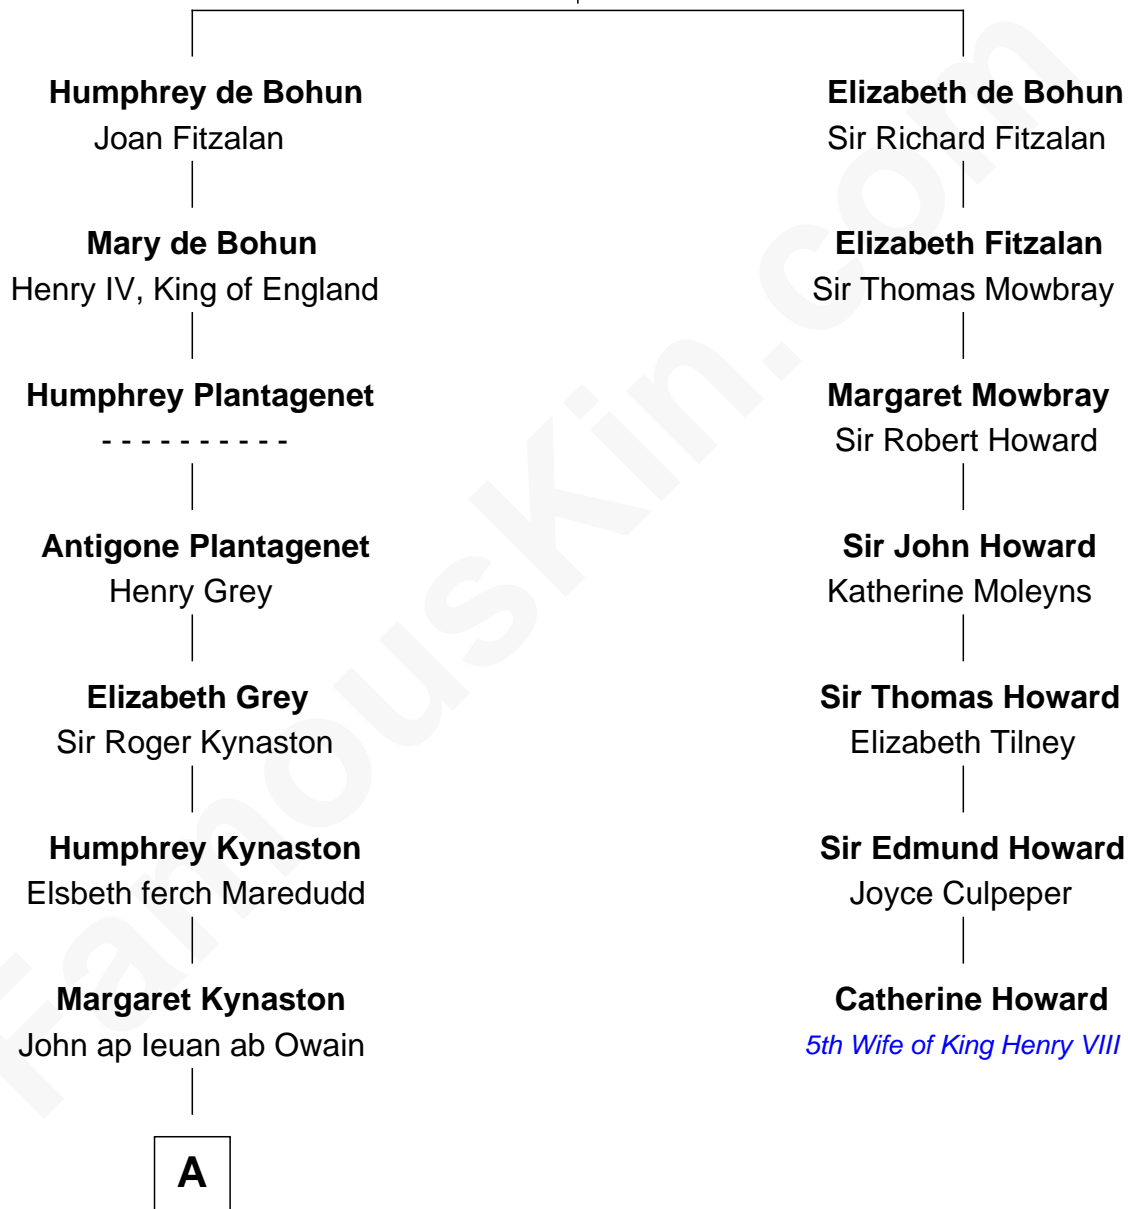

## Relationship Chart of

### Orson Welles

Radio, Stage, and Movie Actor

6th cousin 12 times removed of

### Catherine Howard

5th Wife of King Henry VIII

**Sir William de Bohun**  
Elizabeth de Badlesmere

**A**

**Humphrey Wynn**  
Mawd ferch Oliver

**Catrin Wynn**  
John Lloyd

**Charles Lloyd**  
Elizabeth Stanley

**Thomas Lloyd**  
Mary Jones

**Deborah Lloyd**  
Mordecai Moore

**Deborah Moore**  
Richard Hill

**Rachel Hill**  
Richard Wells

**William Hill Wells**  
Elizabeth Dagworthy

**Henry Hill Welles**  
Mary Putnam