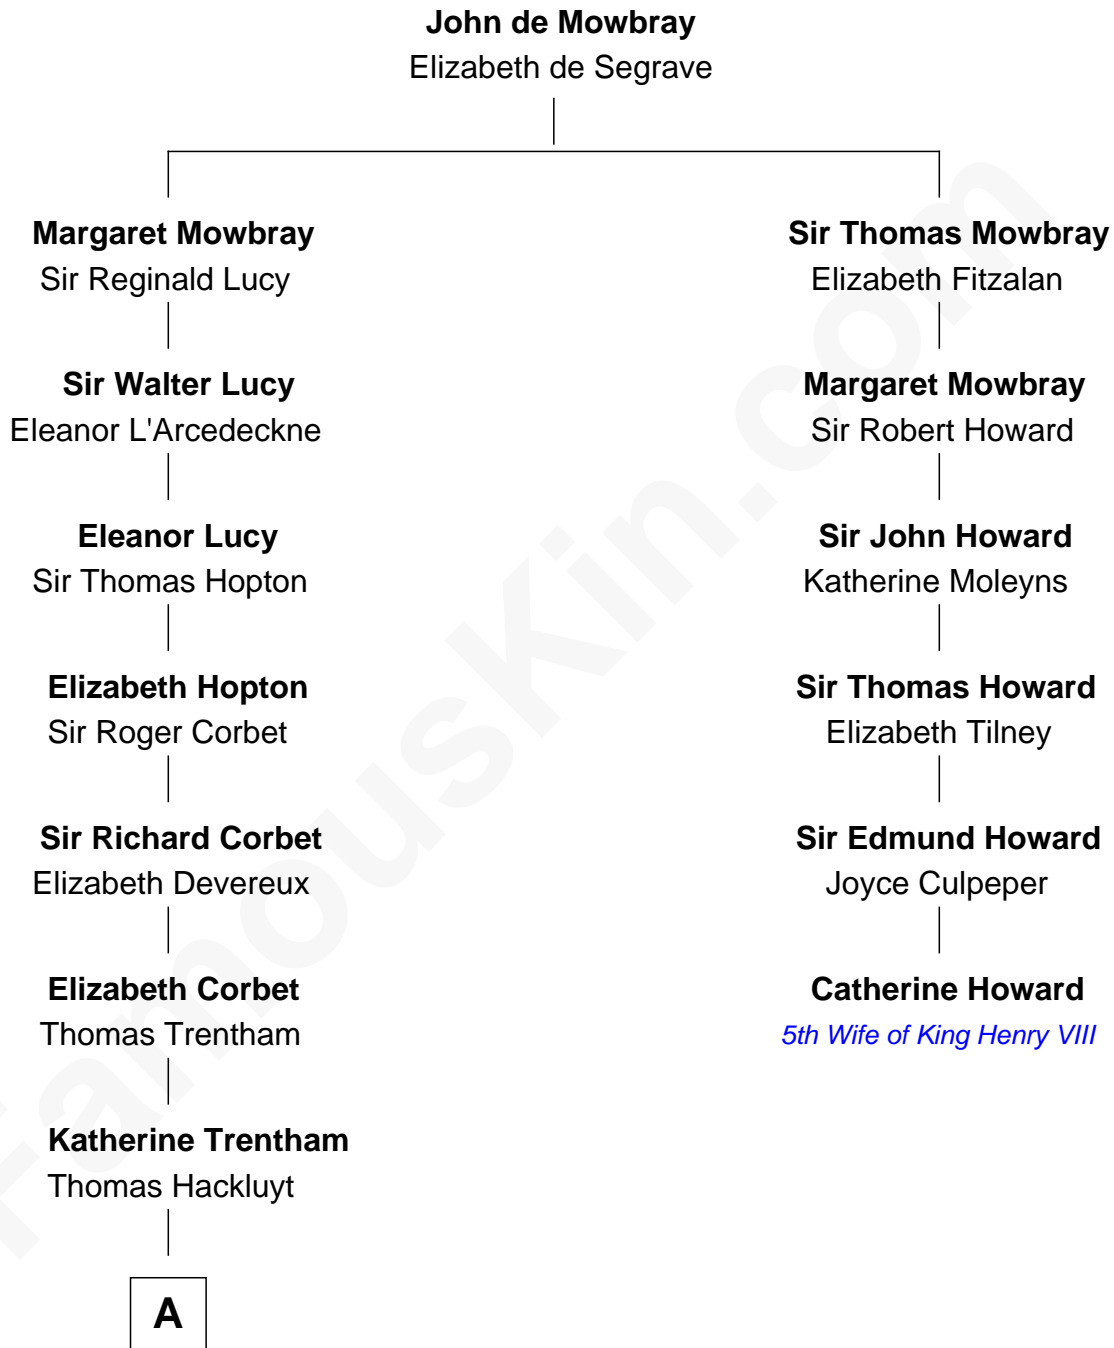

FamousKin.com

Relationship Chart of

Orson Welles

Radio, Stage, and Movie Actor

5th cousin 13 times removed of

Catherine Howard

5th Wife of King Henry VIII

A

Mary Hackluyt
Edmund Walter

Mary Walter
Sir Edward Littleton

Mary Littleton
Gilbert Jones

Probable

Mary Jones
Thomas Lloyd

Deborah Lloyd
Mordecai Moore

Deborah Moore
Richard Hill

Rachel Hill
Richard Wells