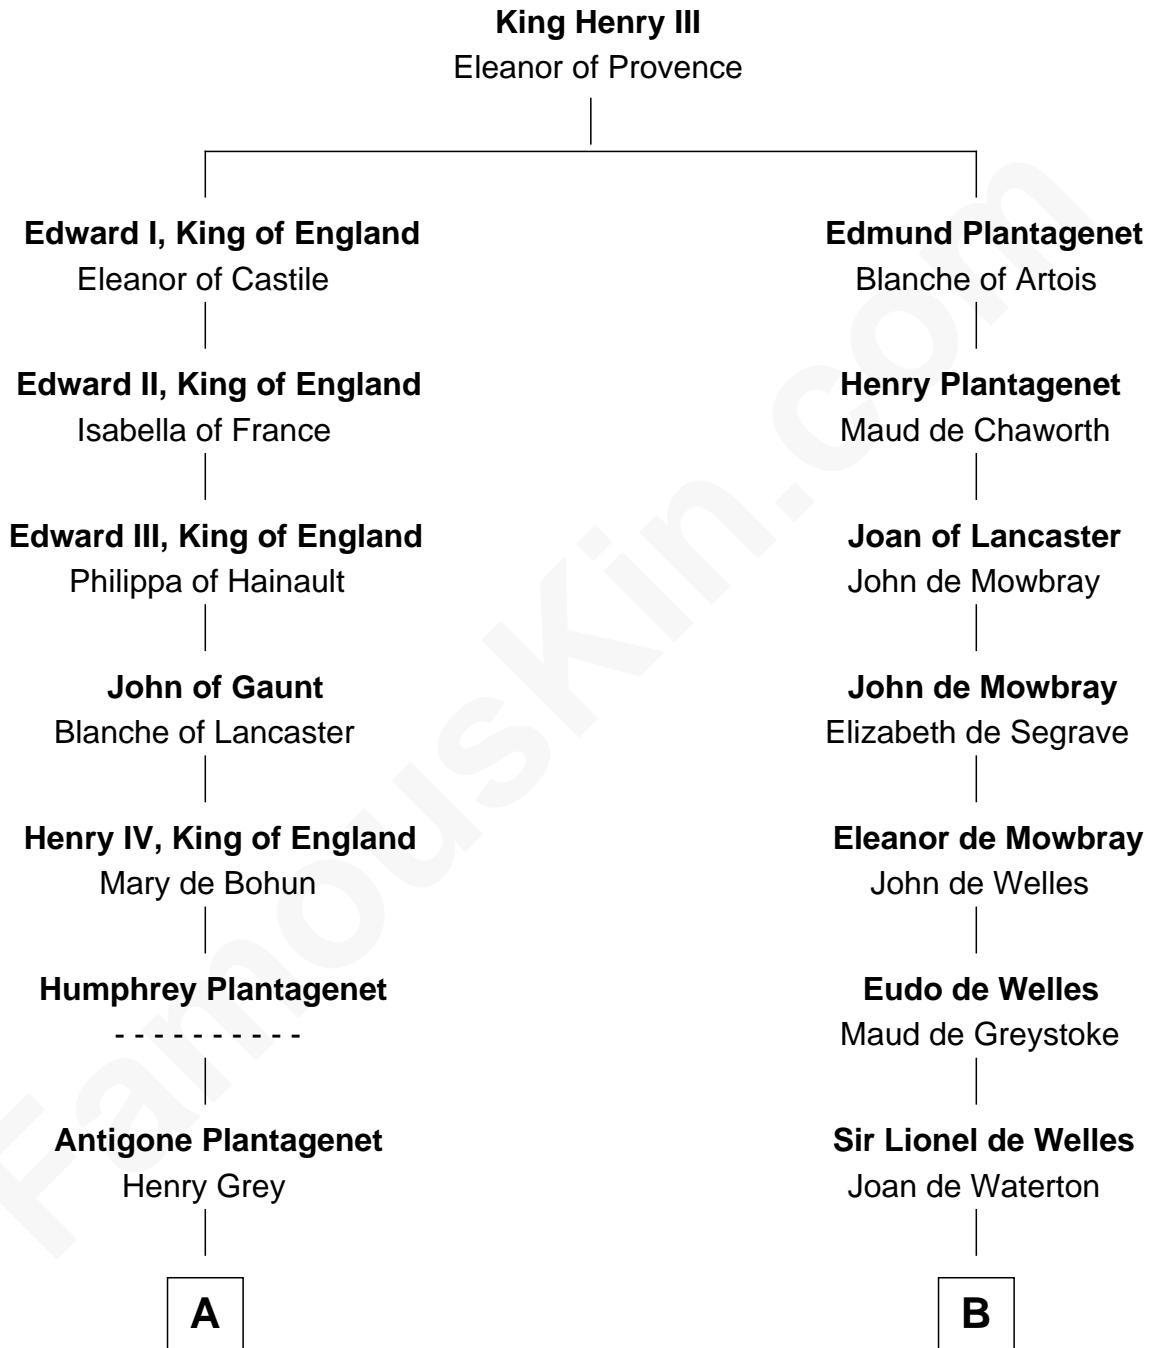

# FamousKin.com Relationship Chart of

**Orson Welles**

*Radio, Stage, and Movie Actor*

19th cousin 2 times removed of

**Ralph Waldo Emerson**

*American Poet*

**C**

**William Hill Wells**  
Elizabeth Dagworthy