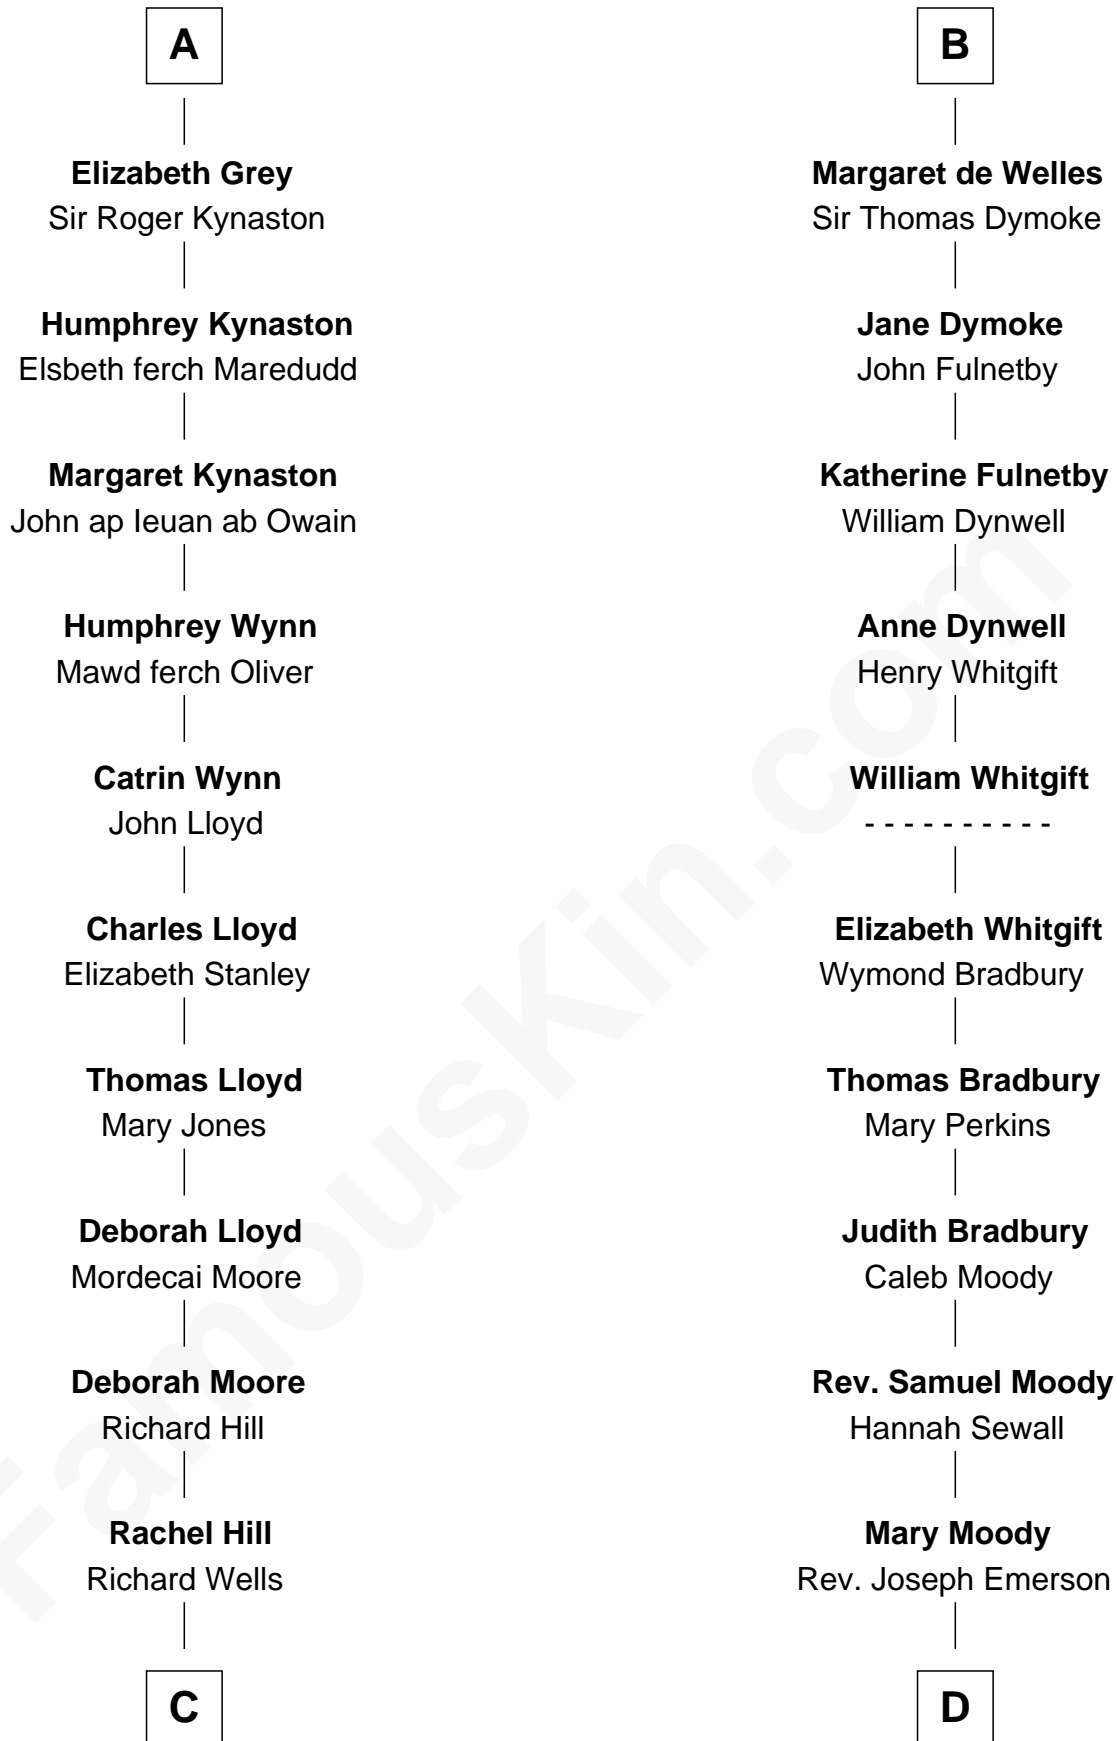

# FamousKin.com Relationship Chart of

**Orson Welles**

*Radio, Stage, and Movie Actor*

19th cousin 2 times removed of

**Ralph Waldo Emerson**

*American Poet*

**C**

**William Hill Wells**  
Elizabeth Dagworthy