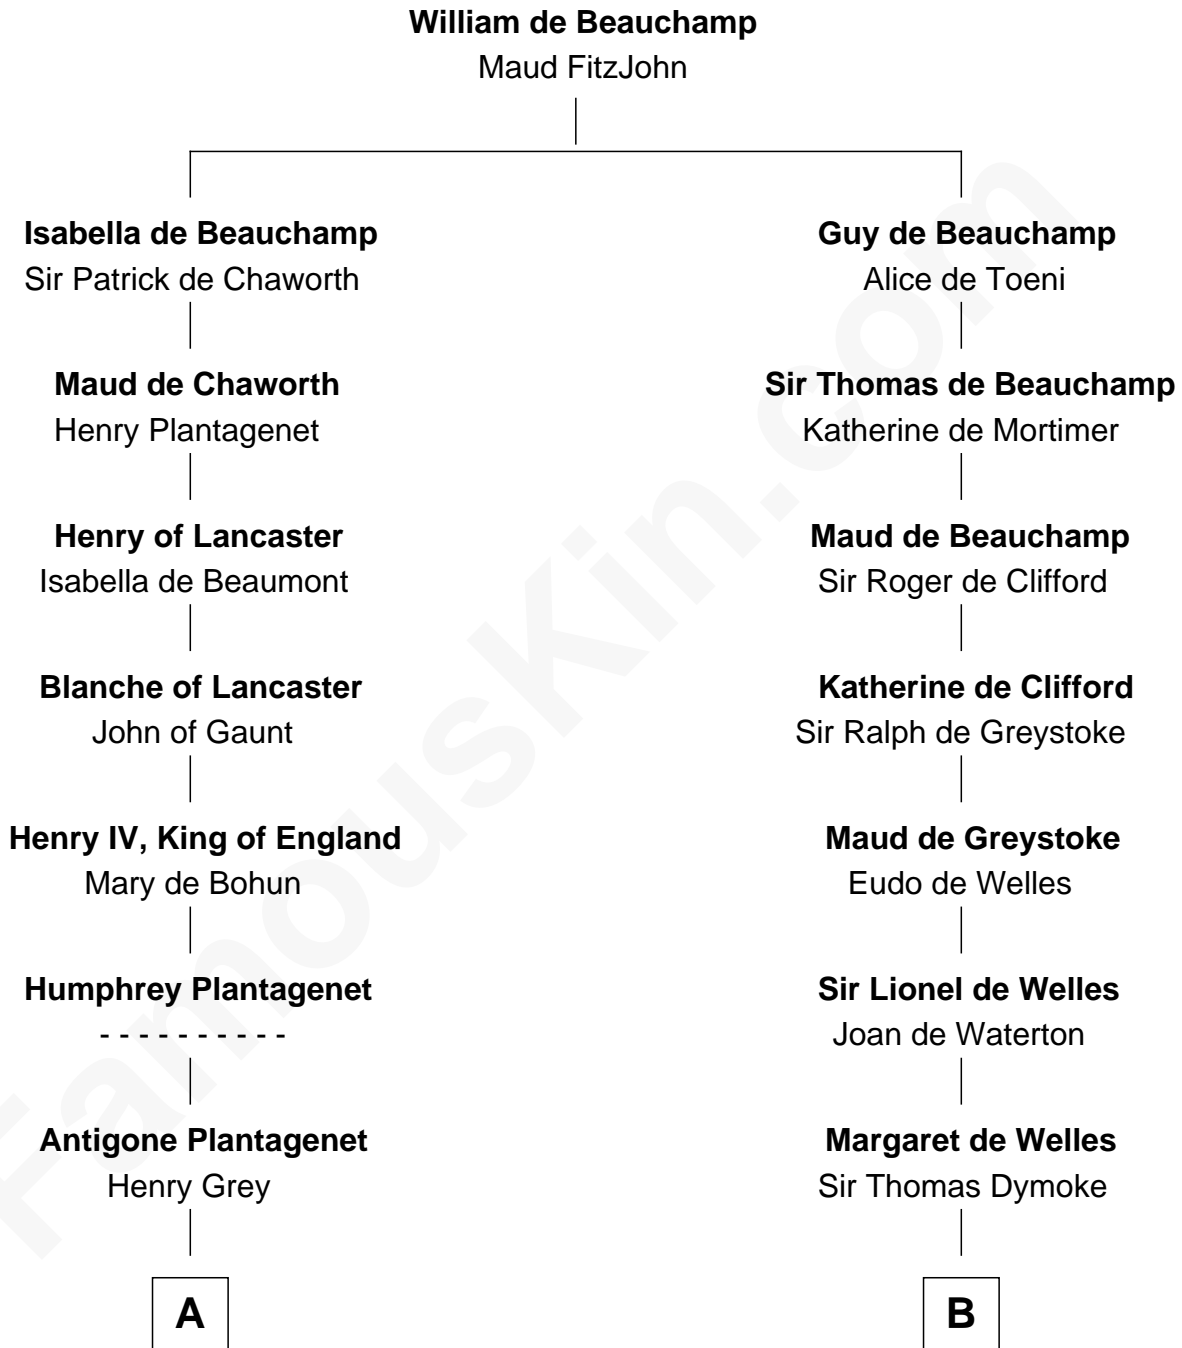

FamousKin.com Relationship Chart of

Orson Welles

Radio, Stage, and Movie Actor

18th cousin 3 times removed of

Ralph Waldo Emerson

American Poet

C

William Hill Wells
Elizabeth Dagworthy

Henry Hill Welles
Mary Putnam

Richard Jones Welles
Mary Blanche Head

Richard Head Welles
Beatrice Ives

Orson Welles
Radio, Stage, and Movie Actor

D

Rev. William Emerson
Ruth Haskins

Ralph Waldo Emerson
American Poet