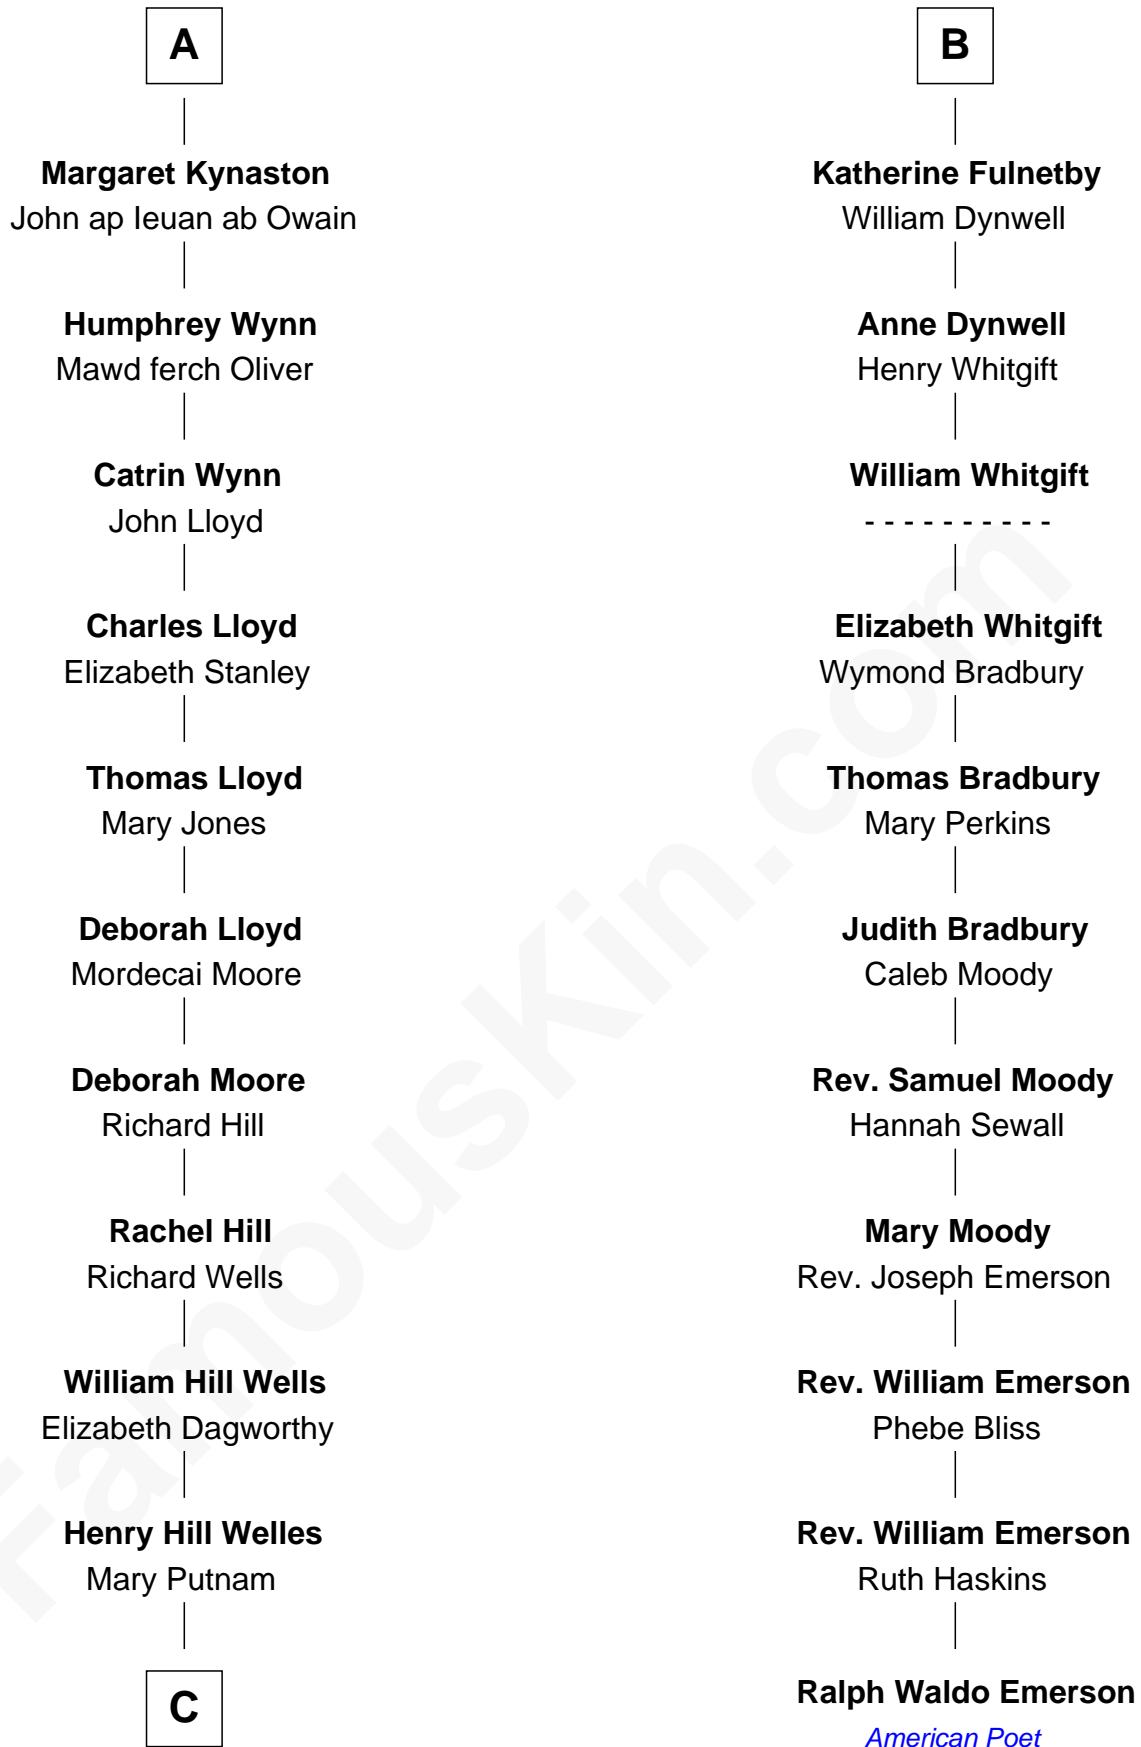

FamousKin.com

Relationship Chart of

Orson Welles

Radio, Stage, and Movie Actor

17th cousin 2 times removed of

Ralph Waldo Emerson

American Poet

Bartholomew de Badlesmere
Margaret de Clare

Elizabeth de Badlesmere
Sir William de Bohun

Humphrey de Bohun
Joan Fitzalan

Mary de Bohun
Henry IV, King of England

Humphrey Plantagenet

Antigone Plantagenet
Henry Grey

Elizabeth Grey
Sir Roger Kynaston

Humphrey Kynaston
Elsbeth ferch Maredudd

A

Margery de Badlesmere
Sir William de Ros

Maud de Roos
John de Welles

John de Welles
Eleanor de Mowbray

Eudo de Welles
Maud de Greystoke

Sir Lionel de Welles
Joan de Waterton

Margaret de Welles
Sir Thomas Dymoke

Jane Dymoke
John Fulnetby

B

C

Richard Jones Welles

Mary Blanche Head

Richard Head Welles

Beatrice Ives

Orson Welles