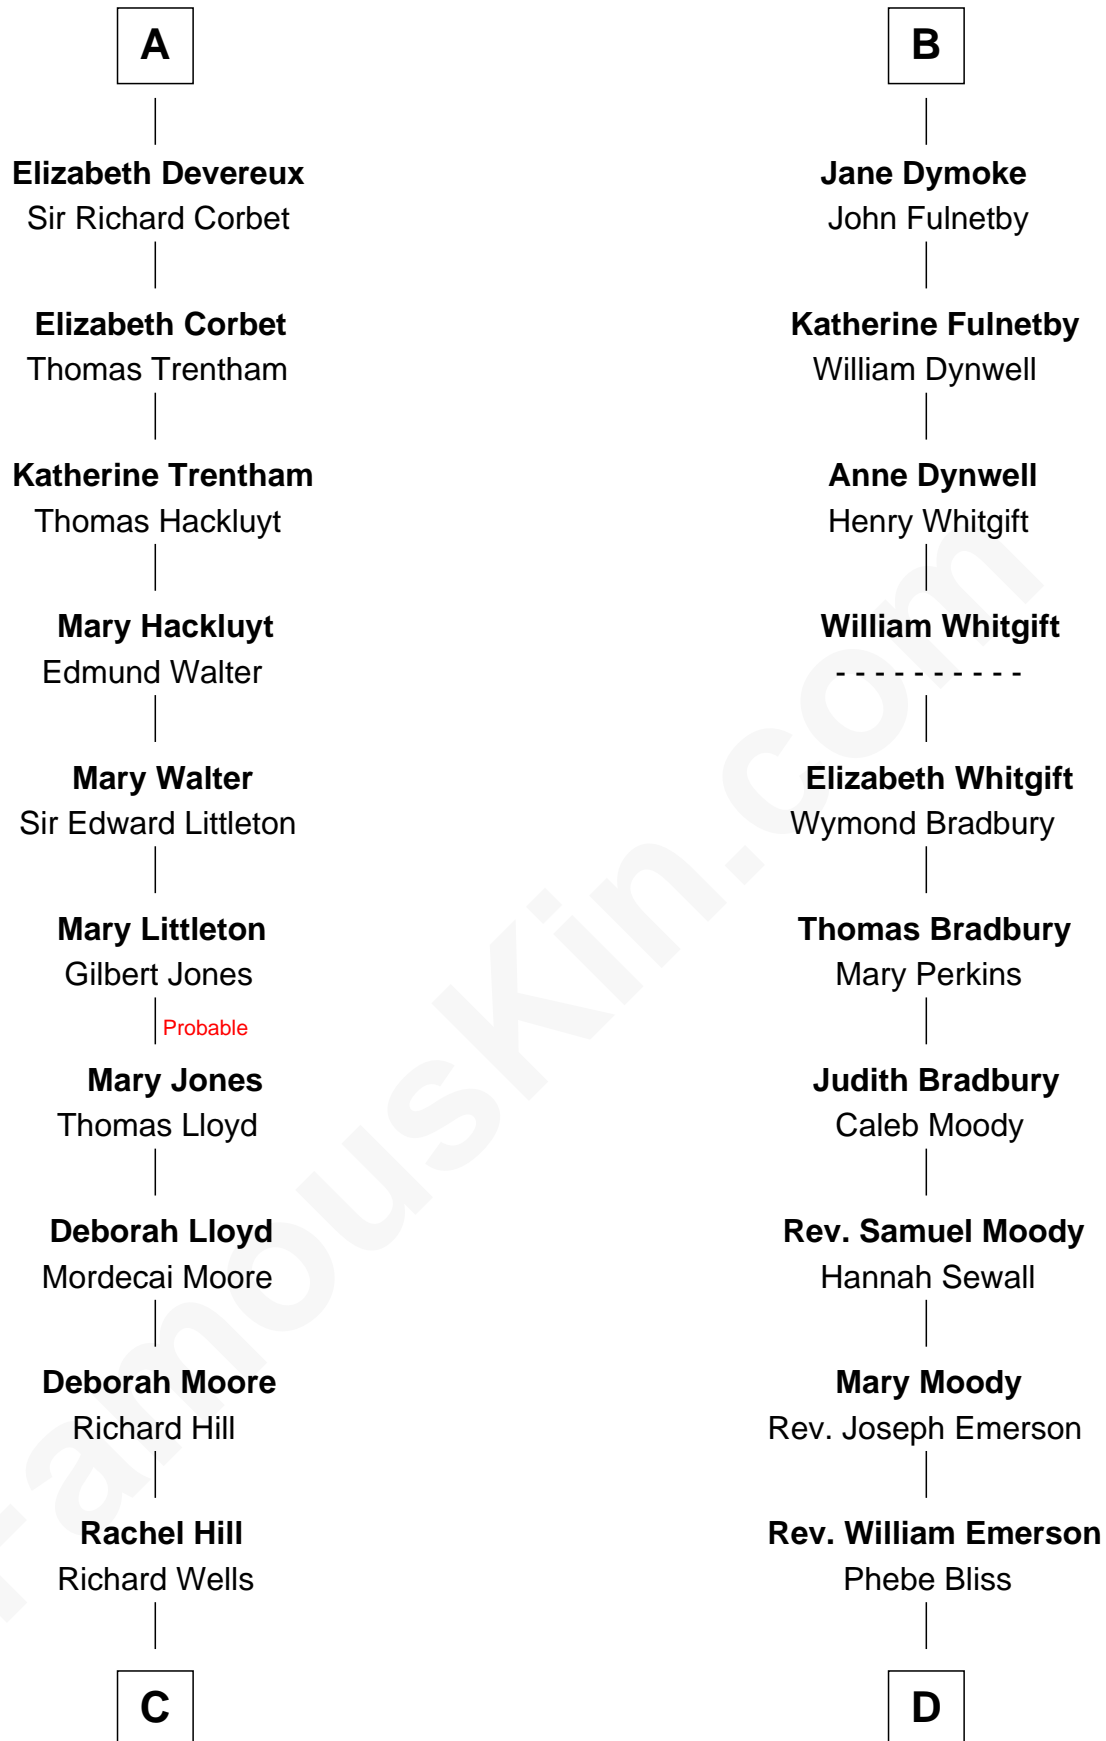

## Relationship Chart of

### Ralph Waldo Emerson

*American Poet*

**Sir Edmund Mortimer**

Margaret de Fiennes

**C**

**William Hill Wells**  
Elizabeth Dagworthy

**Henry Hill Welles**  
Mary Putnam

**Richard Jones Welles**  
Mary Blanche Head