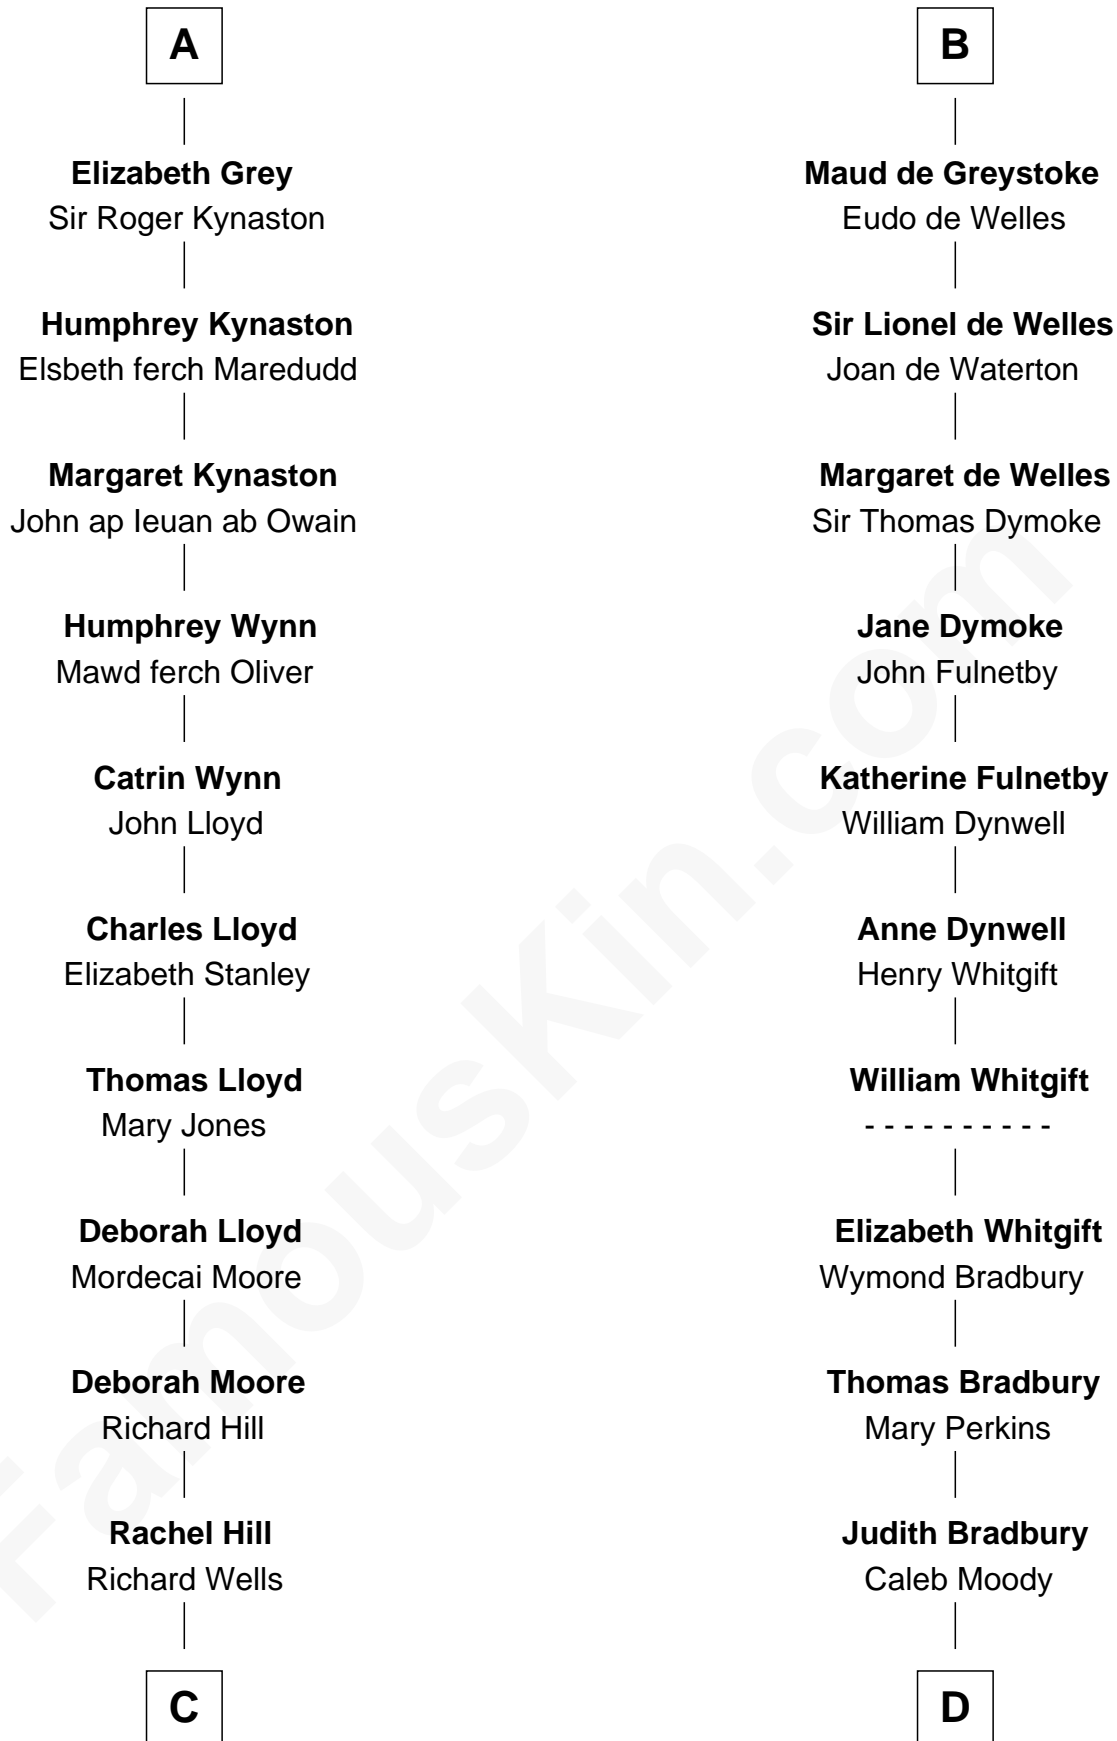

FamousKin.com Relationship Chart of

Orson Welles

Radio, Stage, and Movie Actor

21st cousin of

Ralph Waldo Emerson

American Poet

C

William Hill Wells
Elizabeth Dagworthy