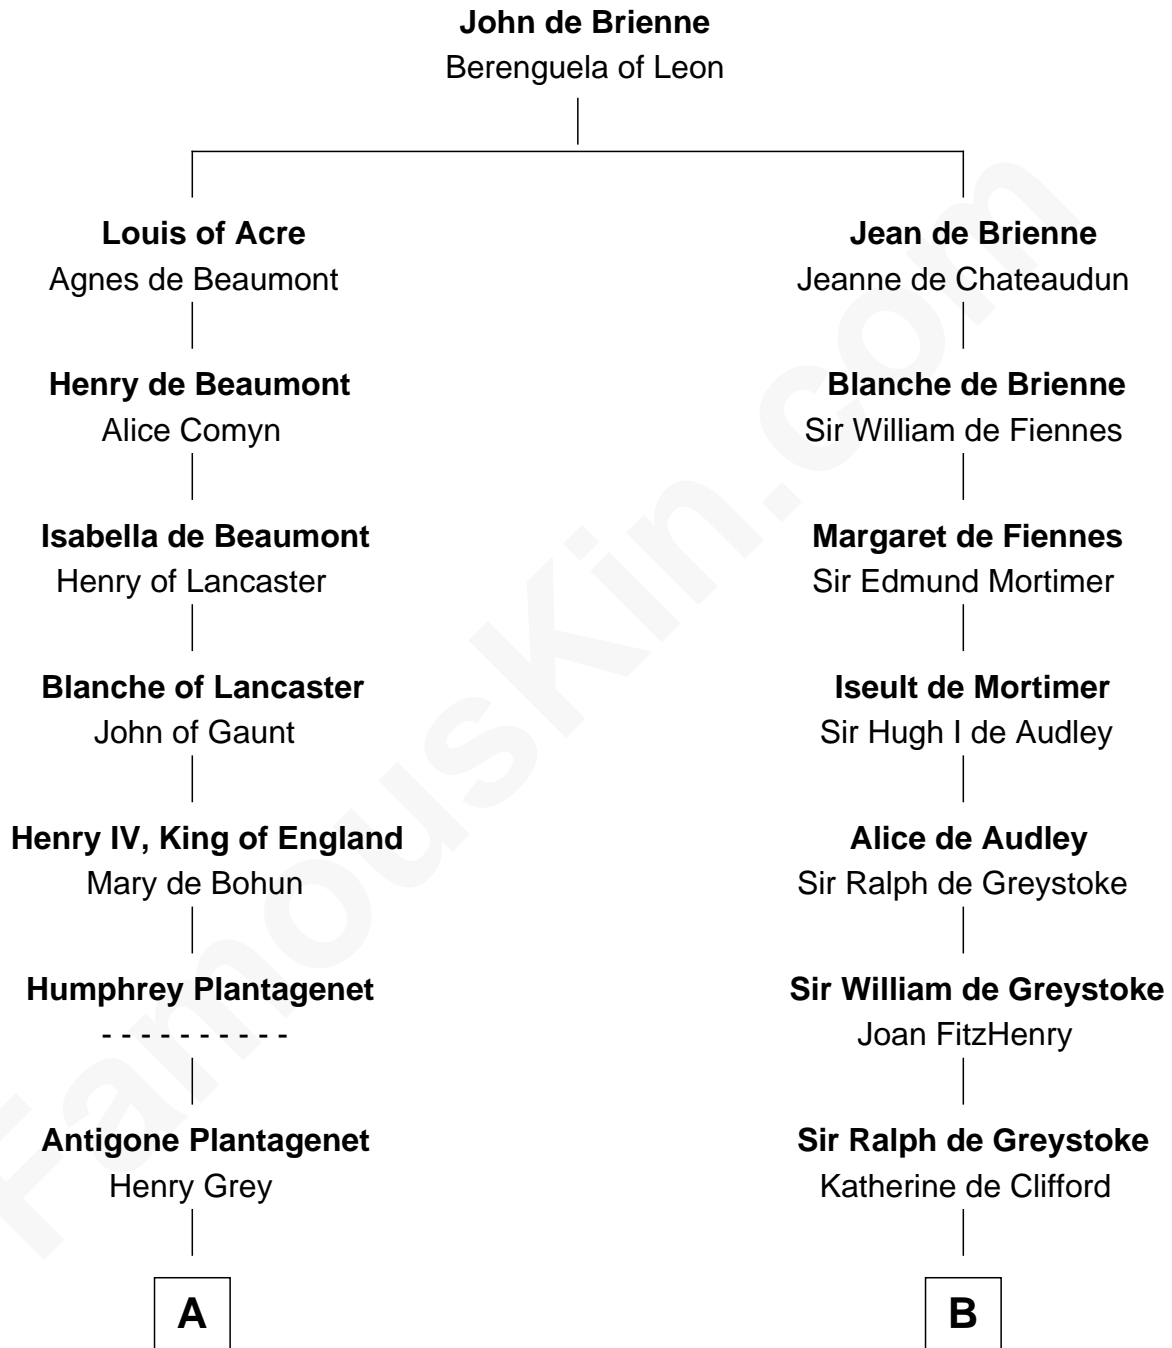

FamousKin.com Relationship Chart of

Orson Welles

Radio, Stage, and Movie Actor

21st cousin of

Ralph Waldo Emerson

American Poet

C

William Hill Wells
Elizabeth Dagworthy

Henry Hill Welles
Mary Putnam

Richard Jones Welles
Mary Blanche Head

Richard Head Welles
Beatrice Ives

Orson Welles
Radio, Stage, and Movie Actor

D

Rev. Samuel Moody
Hannah Sewall

Mary Moody
Rev. Joseph Emerson