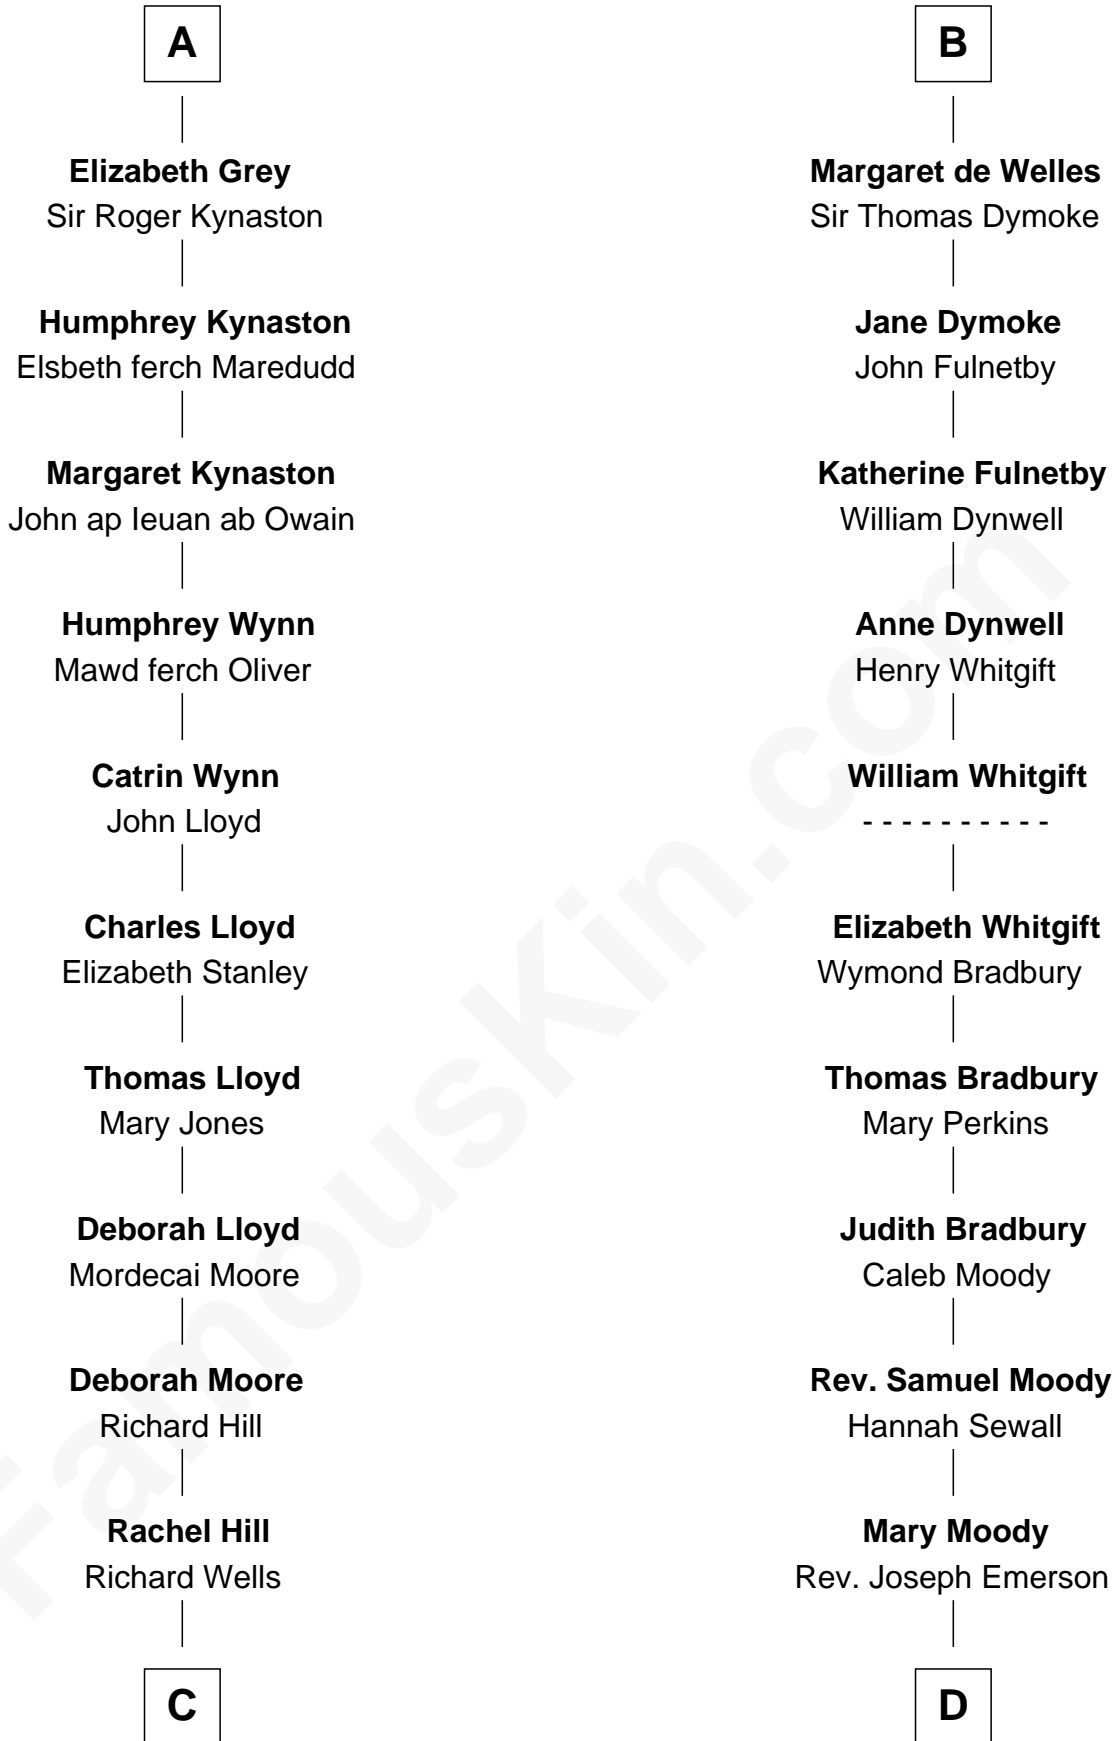

# FamousKin.com Relationship Chart of

**Orson Welles**

*Radio, Stage, and Movie Actor*

19th cousin 2 times removed of

**Ralph Waldo Emerson**

*American Poet*

**Robert I, Count of Artois**

Matilda of Brabant

**C**

**William Hill Wells**  
Elizabeth Dagworthy

**Henry Hill Welles**  
Mary Putnam

**Richard Jones Welles**  
Mary Blanche Head

**Richard Head Welles**  
Beatrice Ives

**Orson Welles**  
*Radio, Stage, and Movie Actor*