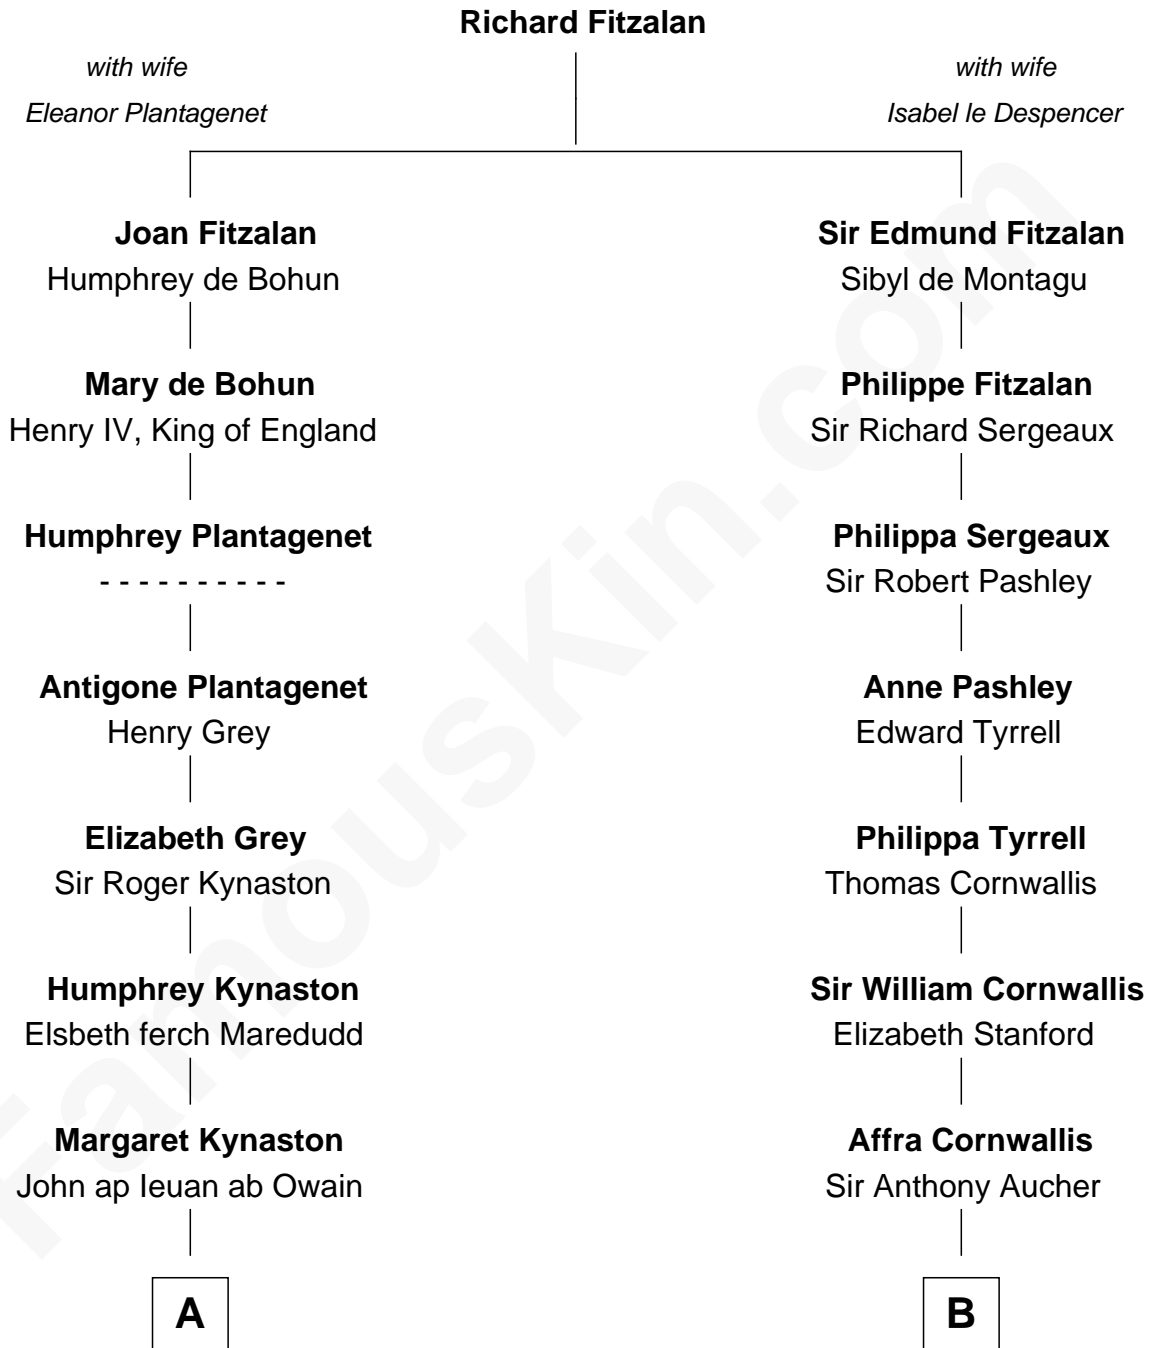

FamousKin.com

Relationship Chart of

Orson Welles

Radio, Stage, and Movie Actor

18th cousin 3 times removed of

Admiral Richard Byrd
Polar Explorer