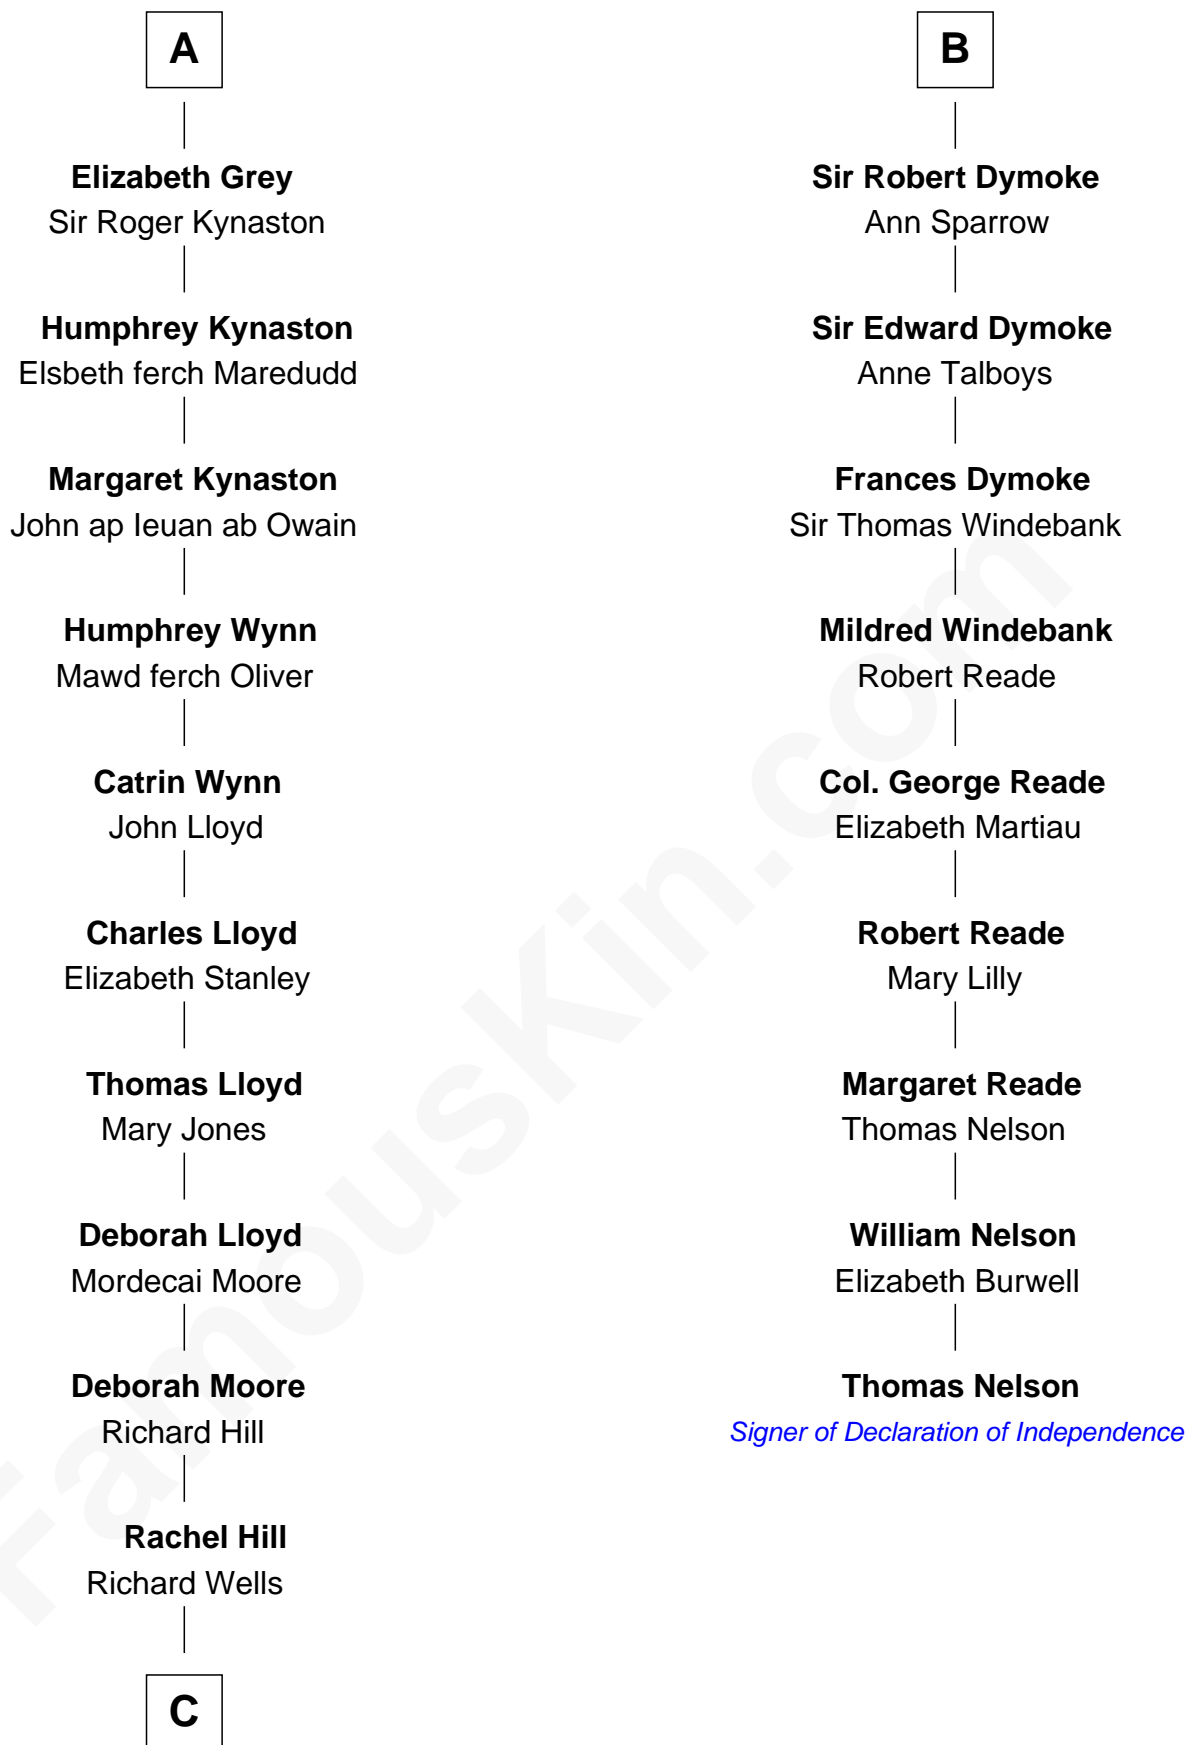

# FamousKin.com Relationship Chart of

**Orson Welles**

*Radio, Stage, and Movie Actor*

15th cousin 6 times removed of

**Thomas Nelson**

*Signer of the Declaration of Independence*

**C**

**William Hill Wells**  
Elizabeth Dagworthy