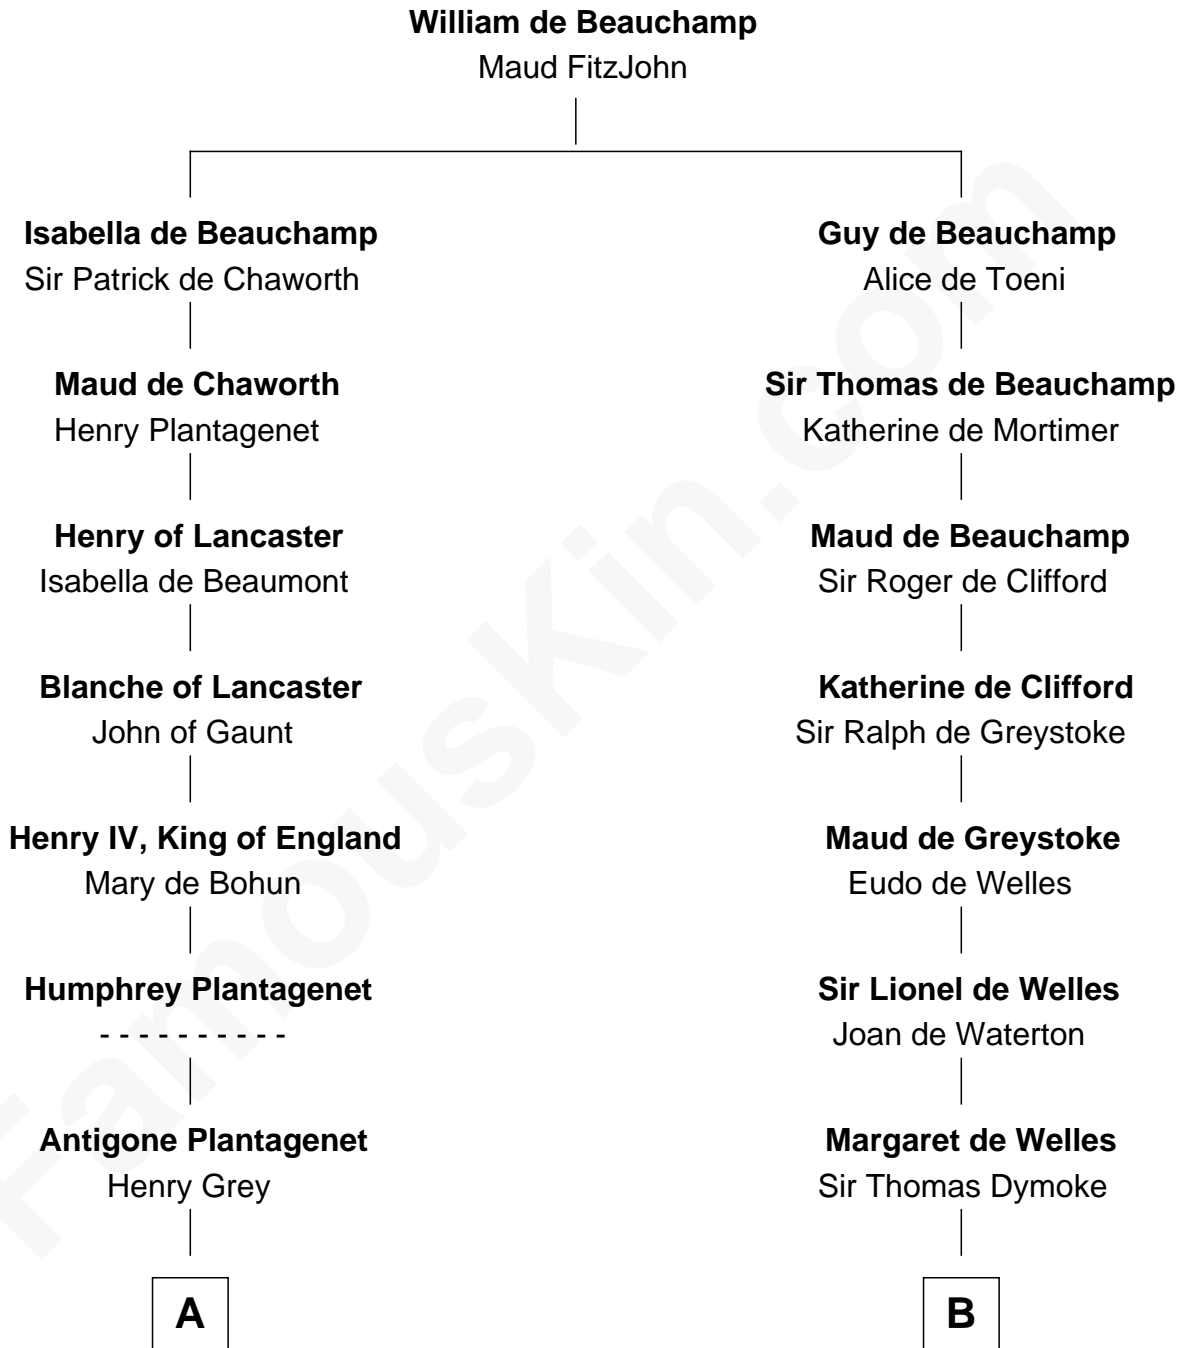

# FamousKin.com Relationship Chart of

**Orson Welles**

*Radio, Stage, and Movie Actor*

15th cousin 6 times removed of

**Thomas Nelson**

*Signer of the Declaration of Independence*

**C**

**William Hill Wells**  
Elizabeth Dagworthy

**Henry Hill Welles**  
Mary Putnam

**Richard Jones Welles**  
Mary Blanche Head

**Richard Head Welles**  
Beatrice Ives

**Orson Welles**  
*Radio, Stage, and Movie Actor*

FamousKin.com