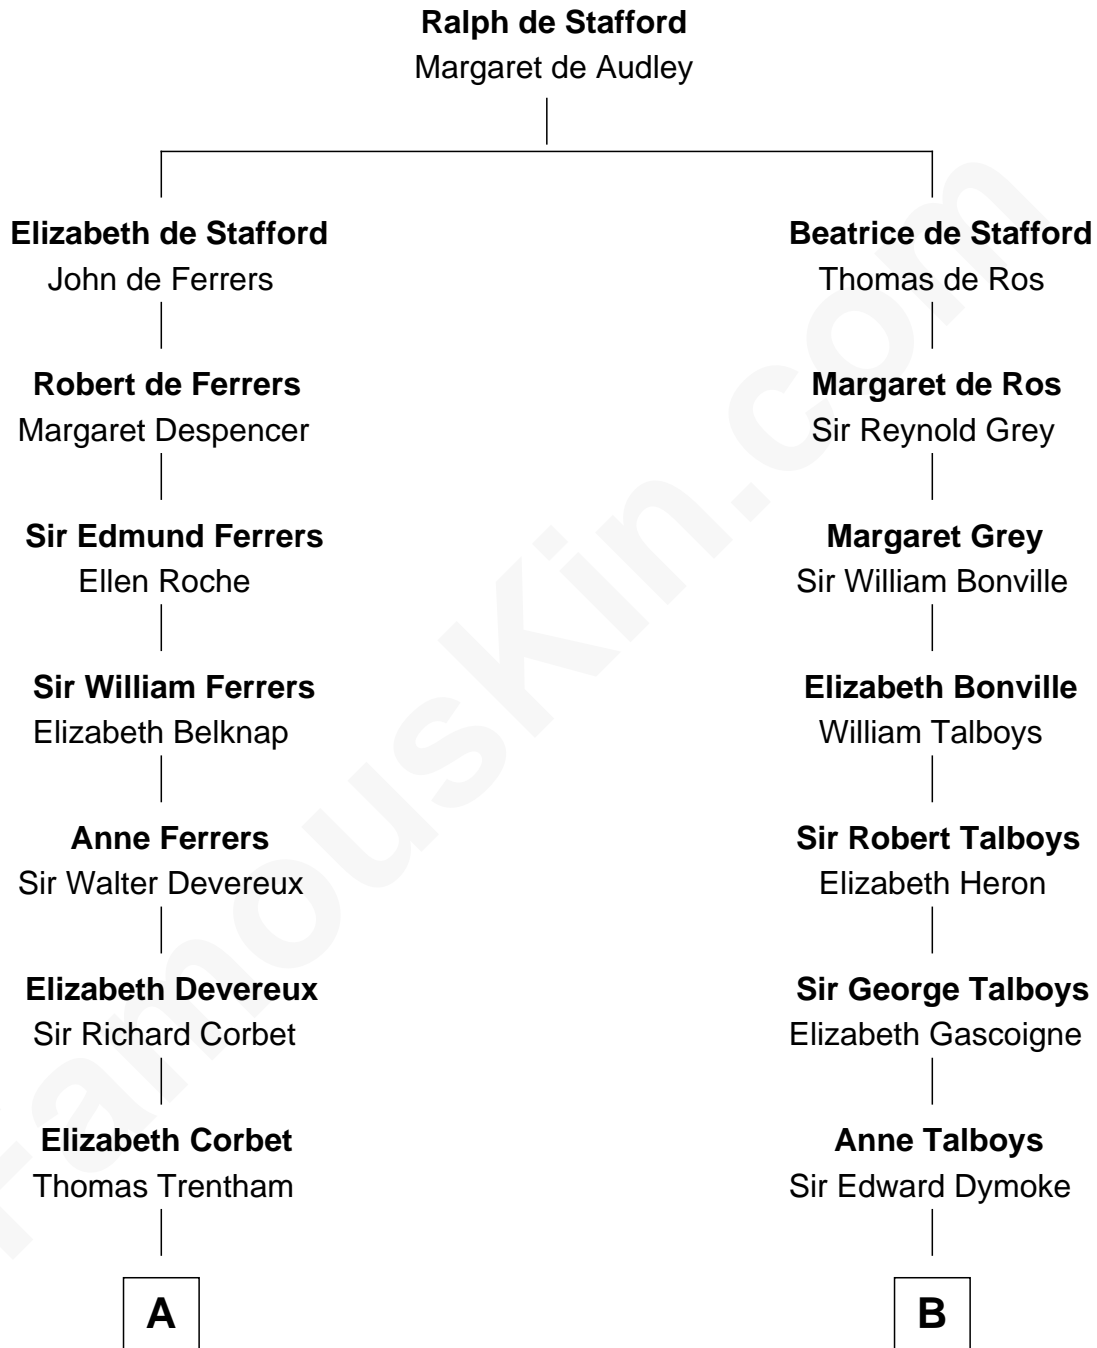

FamousKin.com

Relationship Chart of

Orson Welles

Radio, Stage, and Movie Actor

13th cousin 6 times removed of

Thomas Nelson

Signer of the Declaration of Independence

C