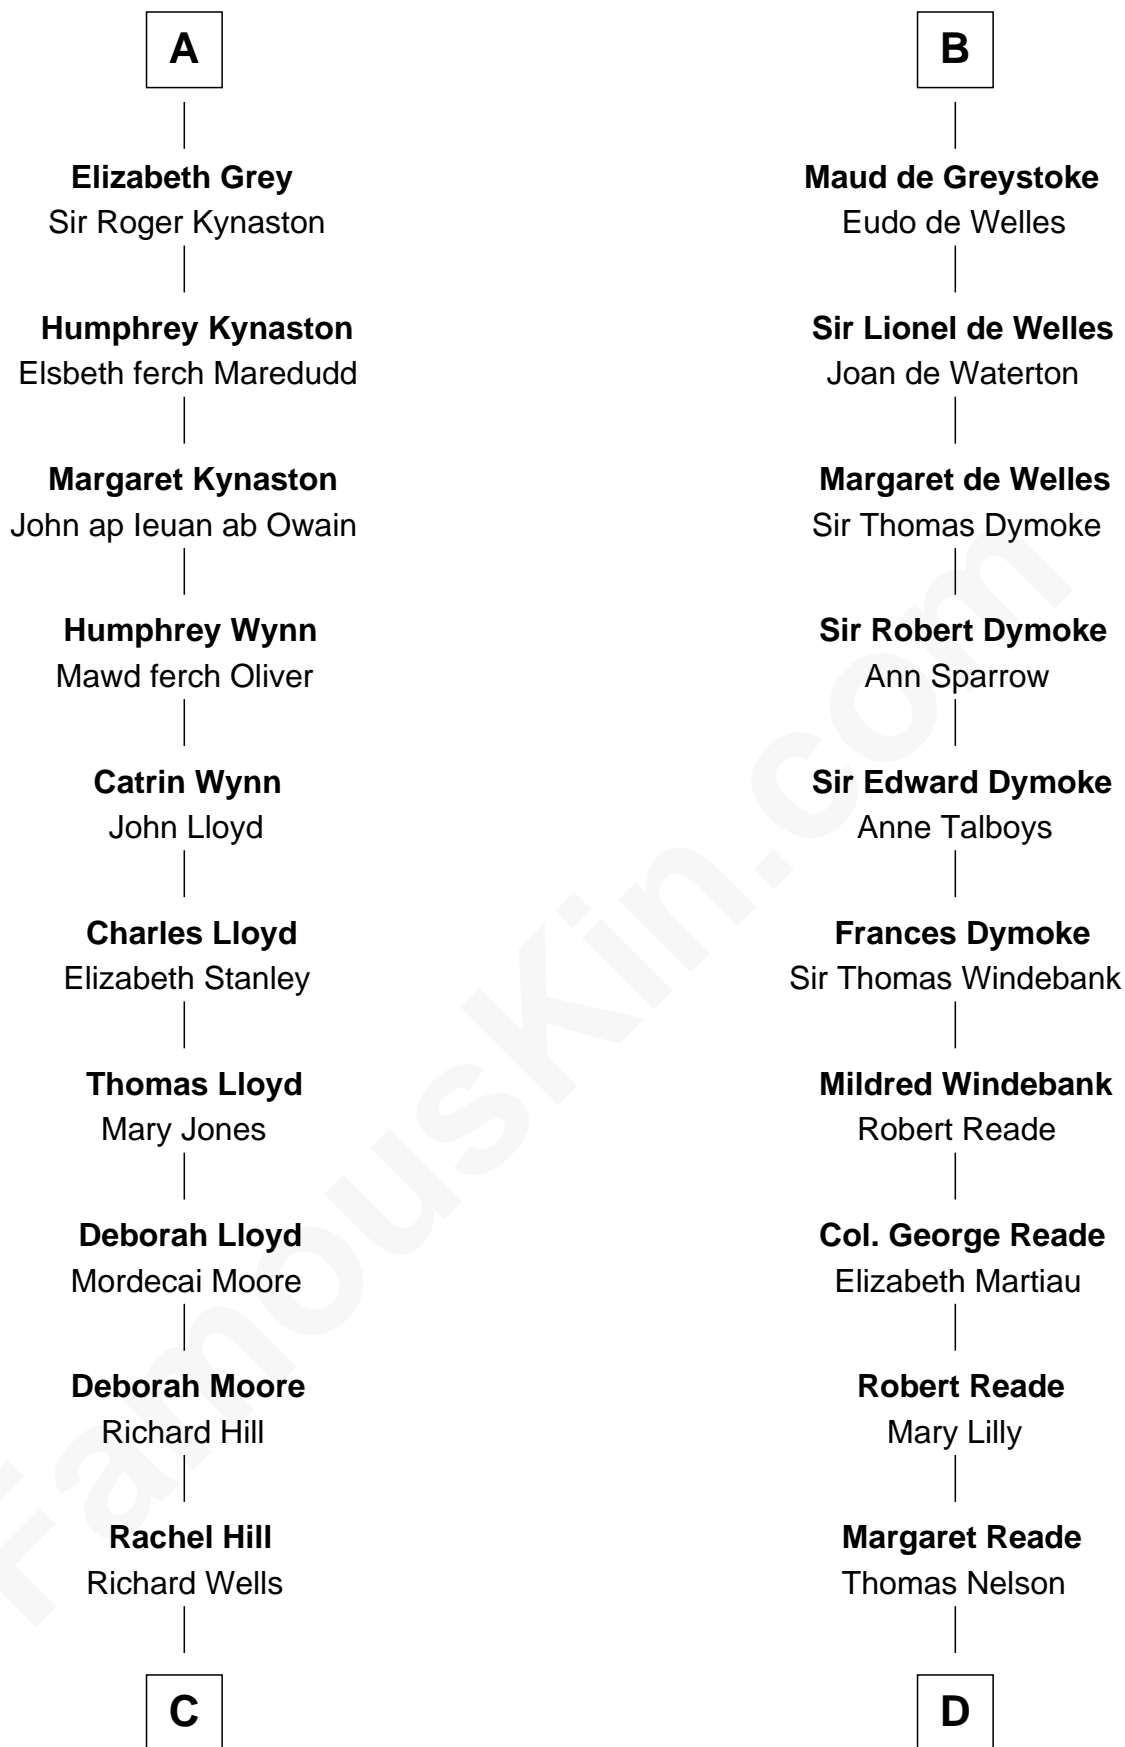

FamousKin.com Relationship Chart of

Orson Welles

Radio, Stage, and Movie Actor

18th cousin 3 times removed of

Thomas Nelson

Signer of the Declaration of Independence

C

William Hill Wells
Elizabeth Dagworthy

Henry Hill Welles
Mary Putnam

Richard Jones Welles
Mary Blanche Head

Richard Head Welles
Beatrice Ives

Orson Welles
Radio, Stage, and Movie Actor

D

William Nelson
Elizabeth Burwell

Thomas Nelson
Signer of Declaration of Independence