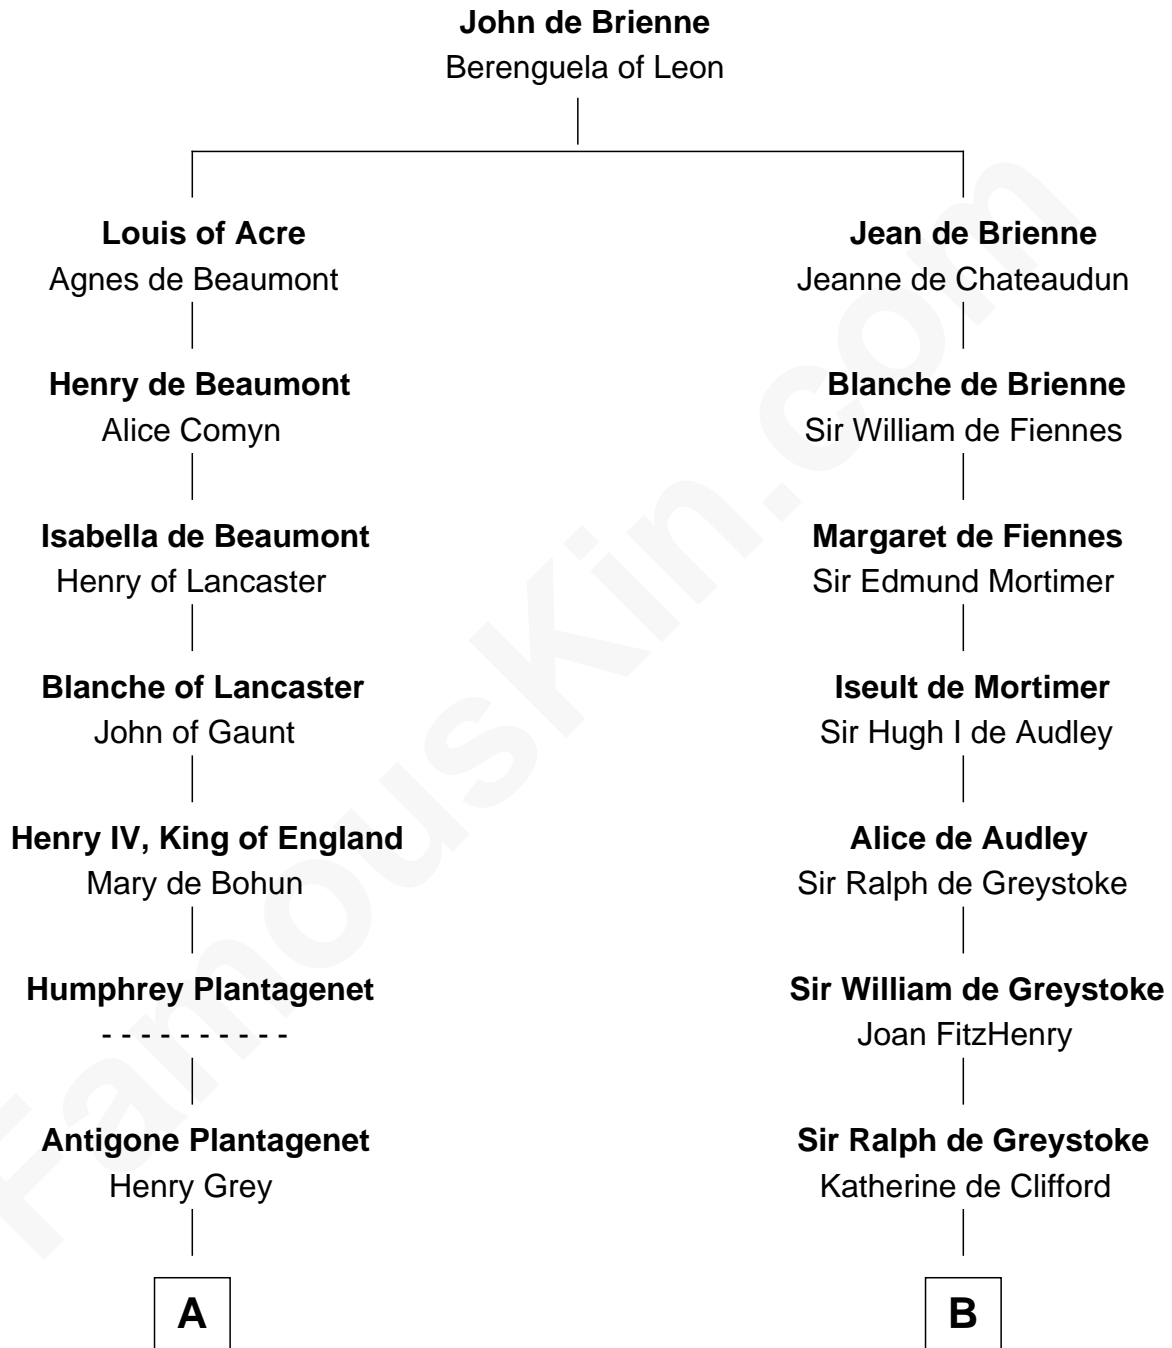

FamousKin.com Relationship Chart of

Orson Welles

Radio, Stage, and Movie Actor

18th cousin 3 times removed of

Thomas Nelson

Signer of the Declaration of Independence

C

William Hill Wells
Elizabeth Dagworthy

Henry Hill Welles
Mary Putnam

Richard Jones Welles
Mary Blanche Head

Richard Head Welles
Beatrice Ives

Orson Welles
Radio, Stage, and Movie Actor

D

William Nelson
Elizabeth Burwell

Thomas Nelson
Signer of Declaration of Independence