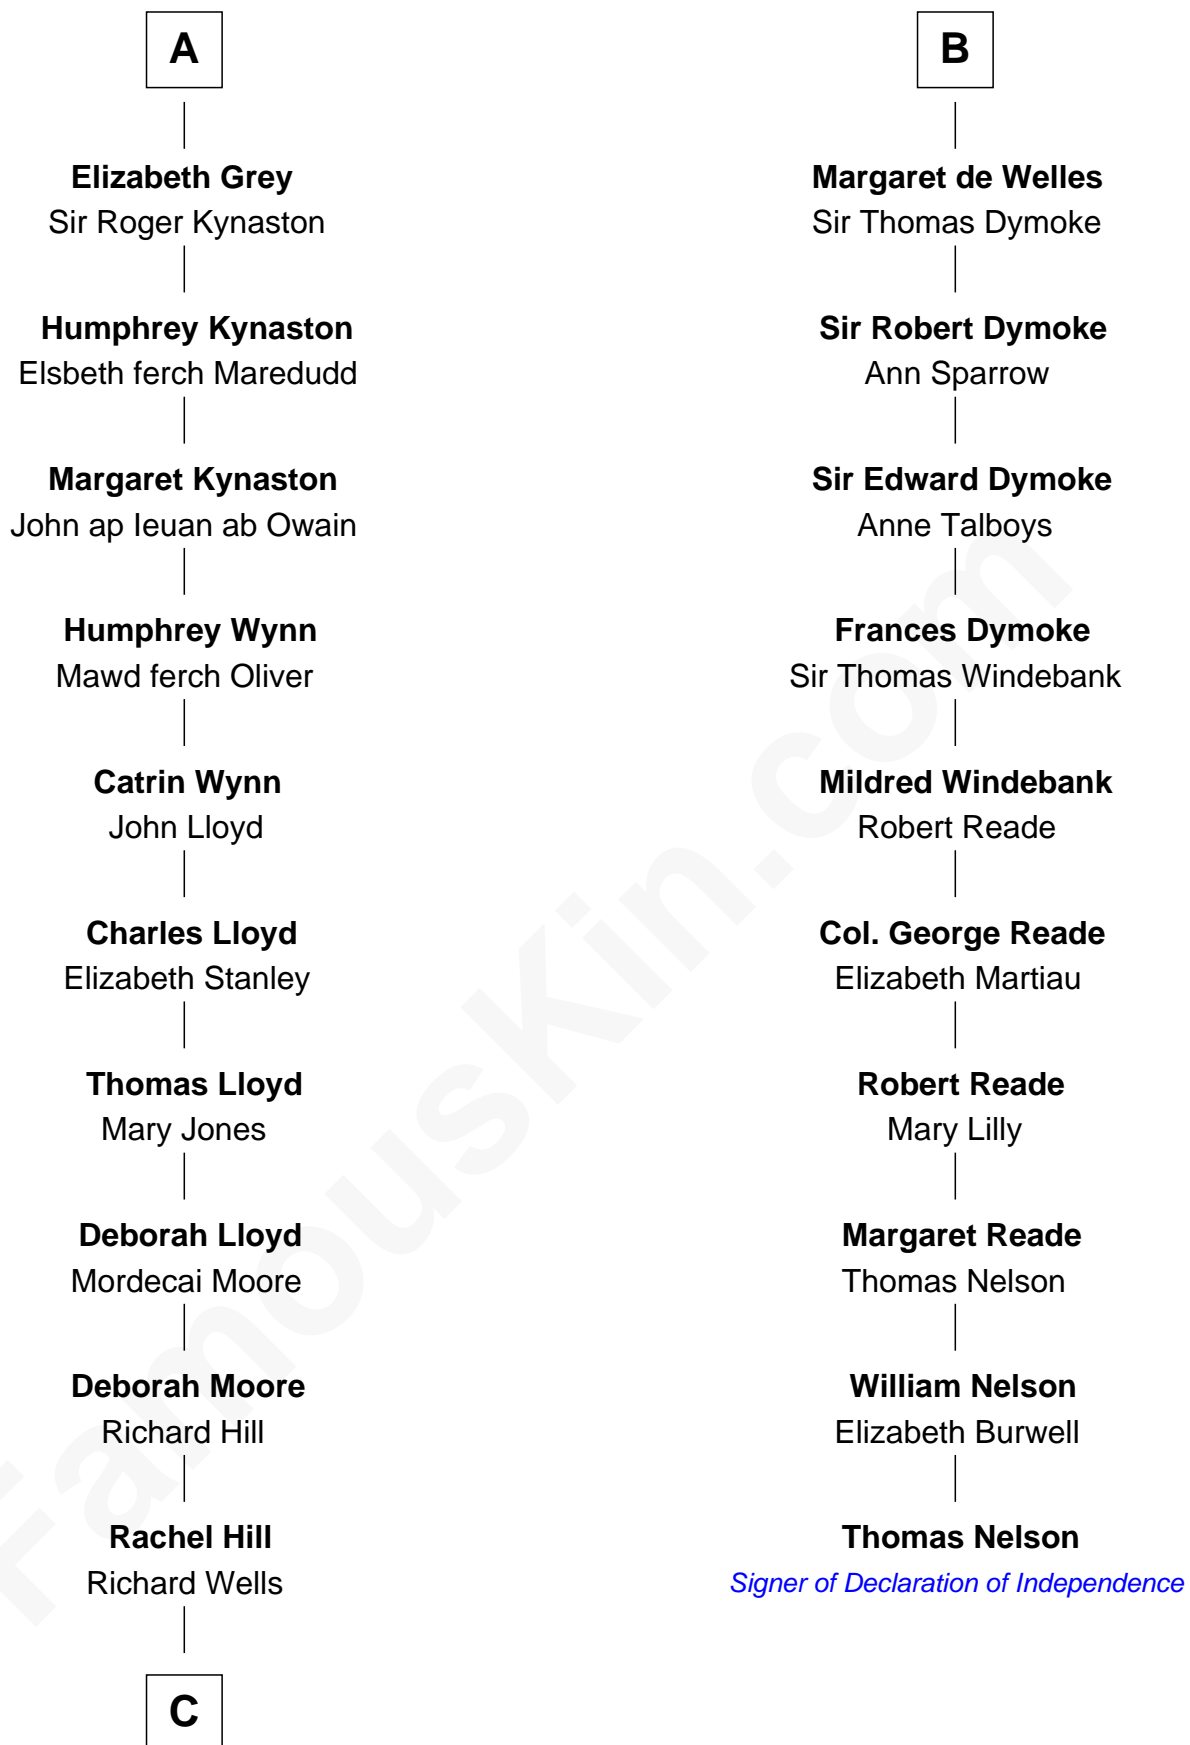

# FamousKin.com Relationship Chart of

**Orson Welles**

*Radio, Stage, and Movie Actor*

16th cousin 5 times removed of

**Thomas Nelson**

*Signer of the Declaration of Independence*

**Robert I, Count of Artois**

Matilda of Brabant

**C**

**William Hill Wells**  
Elizabeth Dagworthy

**Henry Hill Welles**  
Mary Putnam

**Richard Jones Welles**  
Mary Blanche Head

**Richard Head Welles**  
Beatrice Ives

**Orson Welles**  
*Radio, Stage, and Movie Actor*