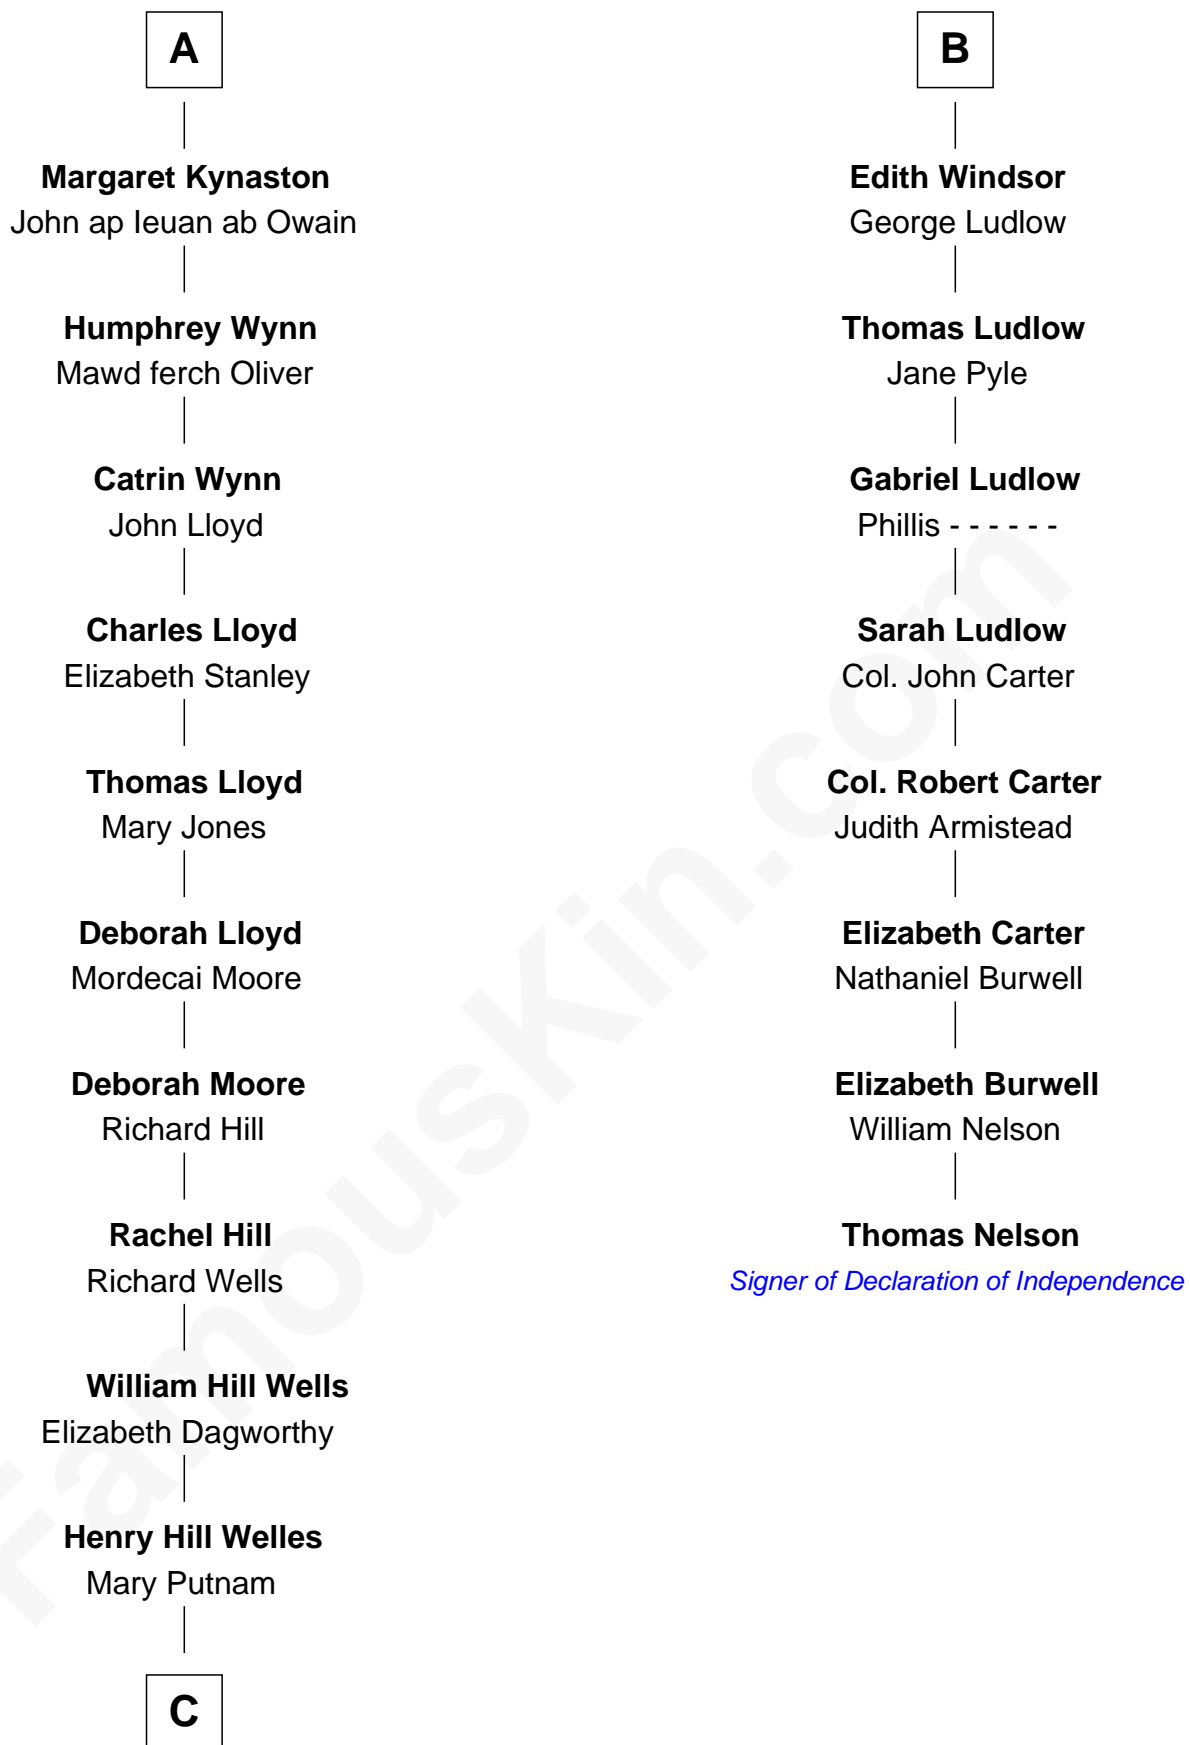

FamousKin.com

Relationship Chart of

Orson Welles

Radio, Stage, and Movie Actor

14th cousin 5 times removed of

Thomas Nelson

Signer of the Declaration of Independence

Humphrey de Bohun
Elizabeth Plantagenet

Sir William de Bohun
Elizabeth de Badlesmere

Humphrey de Bohun
Joan Fitzalan

Mary de Bohun
Henry IV, King of England

Humphrey Plantagenet

Antigone Plantagenet
Henry Grey

Elizabeth Grey
Sir Roger Kynaston

Humphrey Kynaston
Elsbeth ferch Maredudd

A

Margaret de Bohun
Sir Hugh de Courtnay

Elizabeth de Courtnay
Sir Andrew Luttrell

Sir Hugh Luttrell
Catherine de Beaumont

Elizabeth Luttrell
John Stratton

Elizabeth Stratton
John Andrews

Elizabeth Andrews
Sir Thomas de Windsor

Sir Andrews de Windsor
Elizabeth Blount

B

C

Richard Jones Welles

Mary Blanche Head

Richard Head Welles

Beatrice Ives

Orson Welles