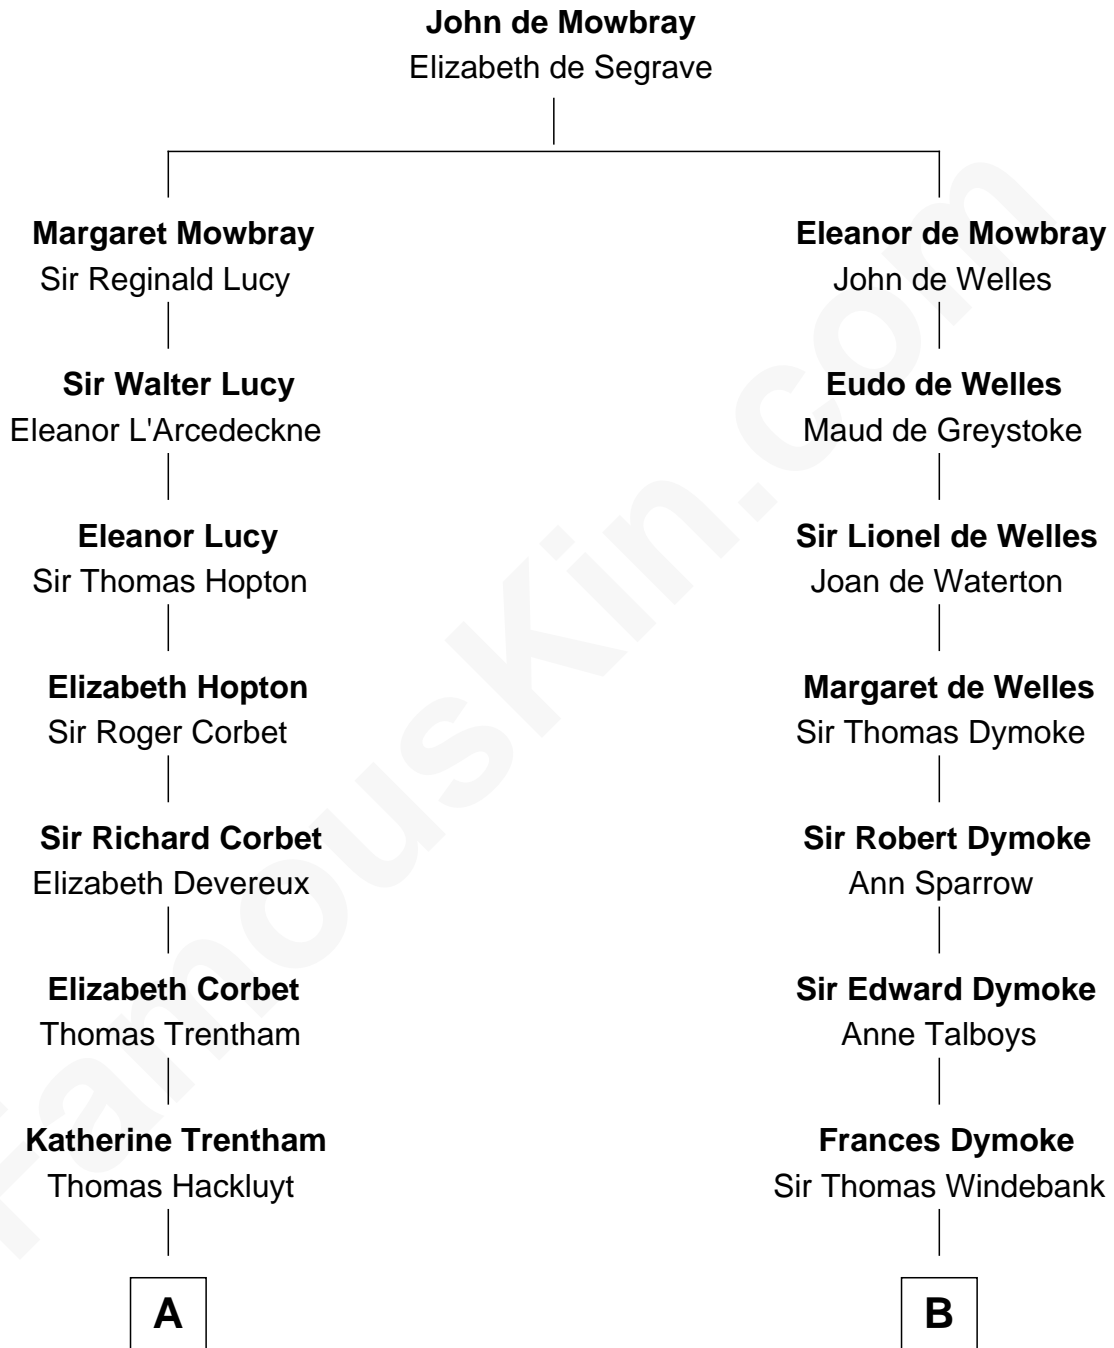

FamousKin.com

Relationship Chart of

Orson Welles

Radio, Stage, and Movie Actor

12th cousin 6 times removed of

Thomas Nelson

Signer of the Declaration of Independence

C