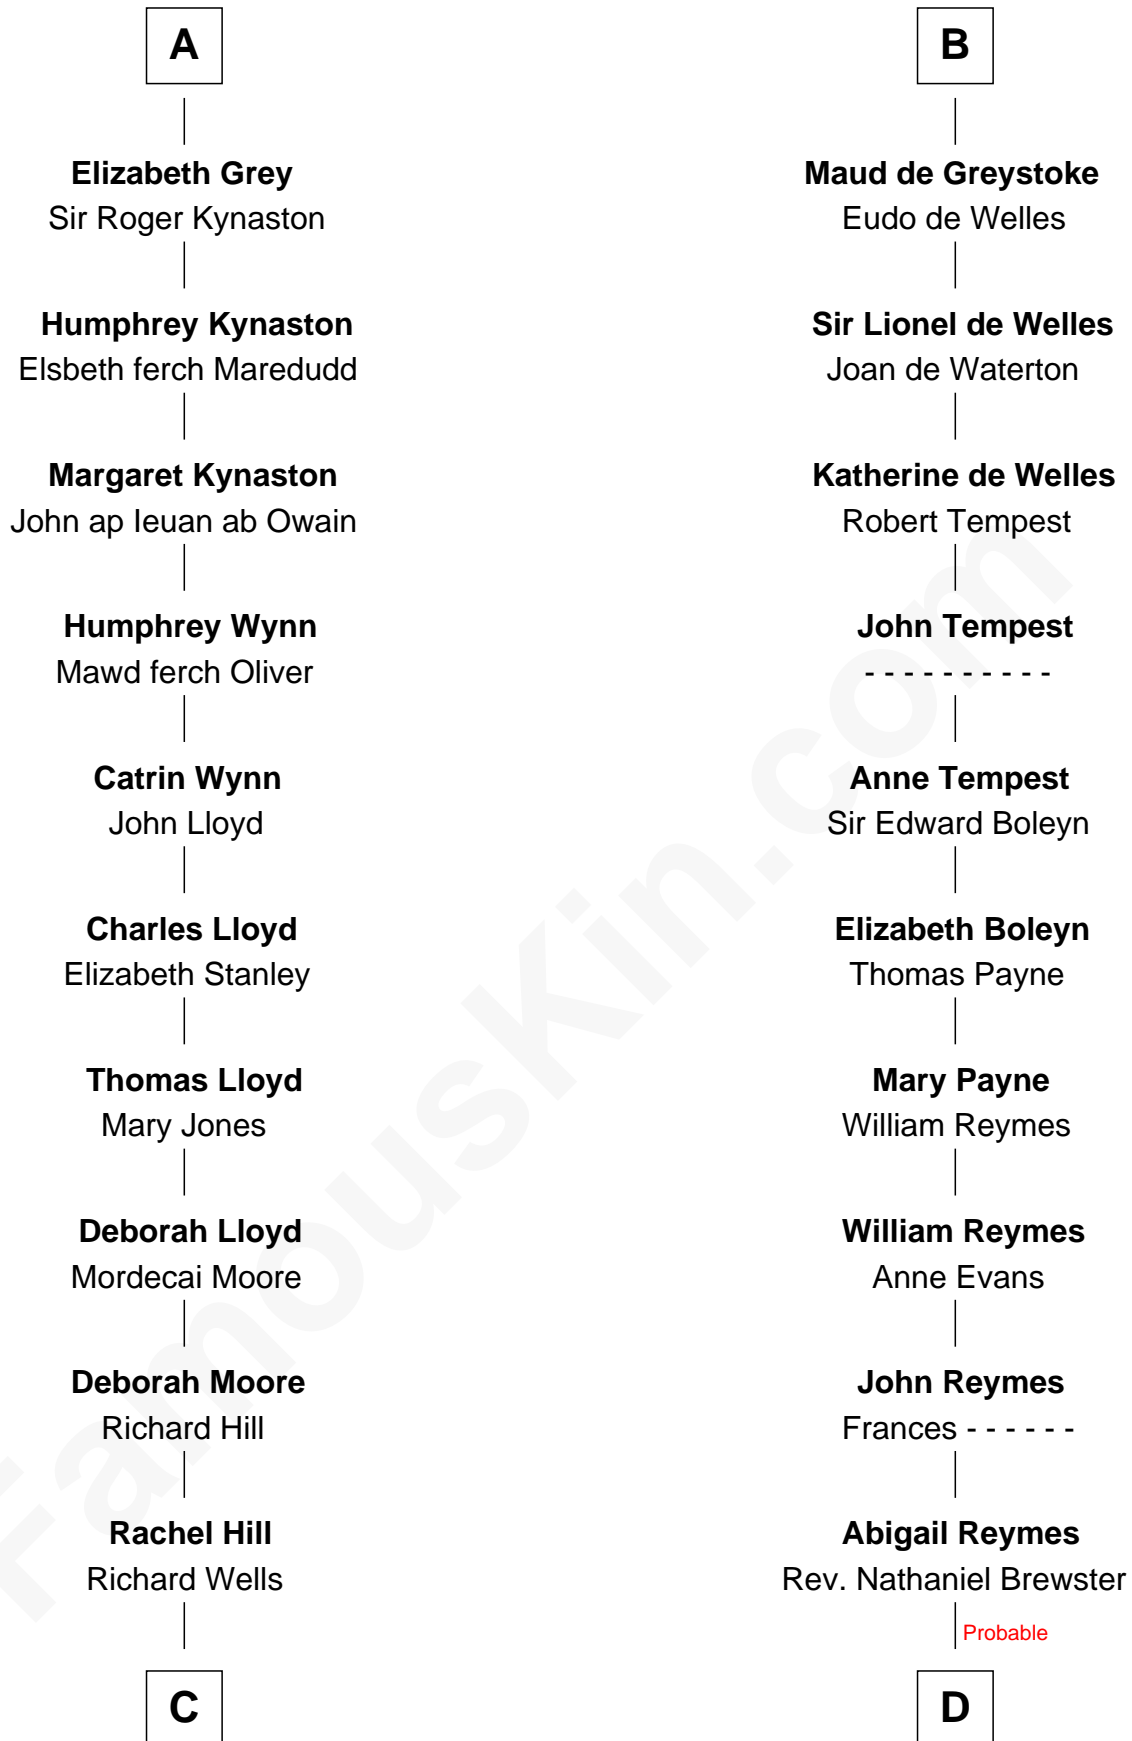

# FamousKin.com Relationship Chart of

**Orson Welles**

*Radio, Stage, and Movie Actor*

20th cousin 1 time removed of

**William Floyd**

*Signer of the Declaration of Independence*

**C**

**William Hill Wells**  
Elizabeth Dagworthy

**Henry Hill Welles**  
Mary Putnam

**Richard Jones Welles**  
Mary Blanche Head

**Richard Head Welles**  
Beatrice Ives

**Orson Welles**  
*Radio, Stage, and Movie Actor*

**D**

**Sarah Brewster**  
Jonathan Smith

**Jonathan Smith**  
Elizabeth Platt

**Tabitha Smith**  
Nicholl Floyd

**William Floyd**  
*Signer of Declaration of Independence*