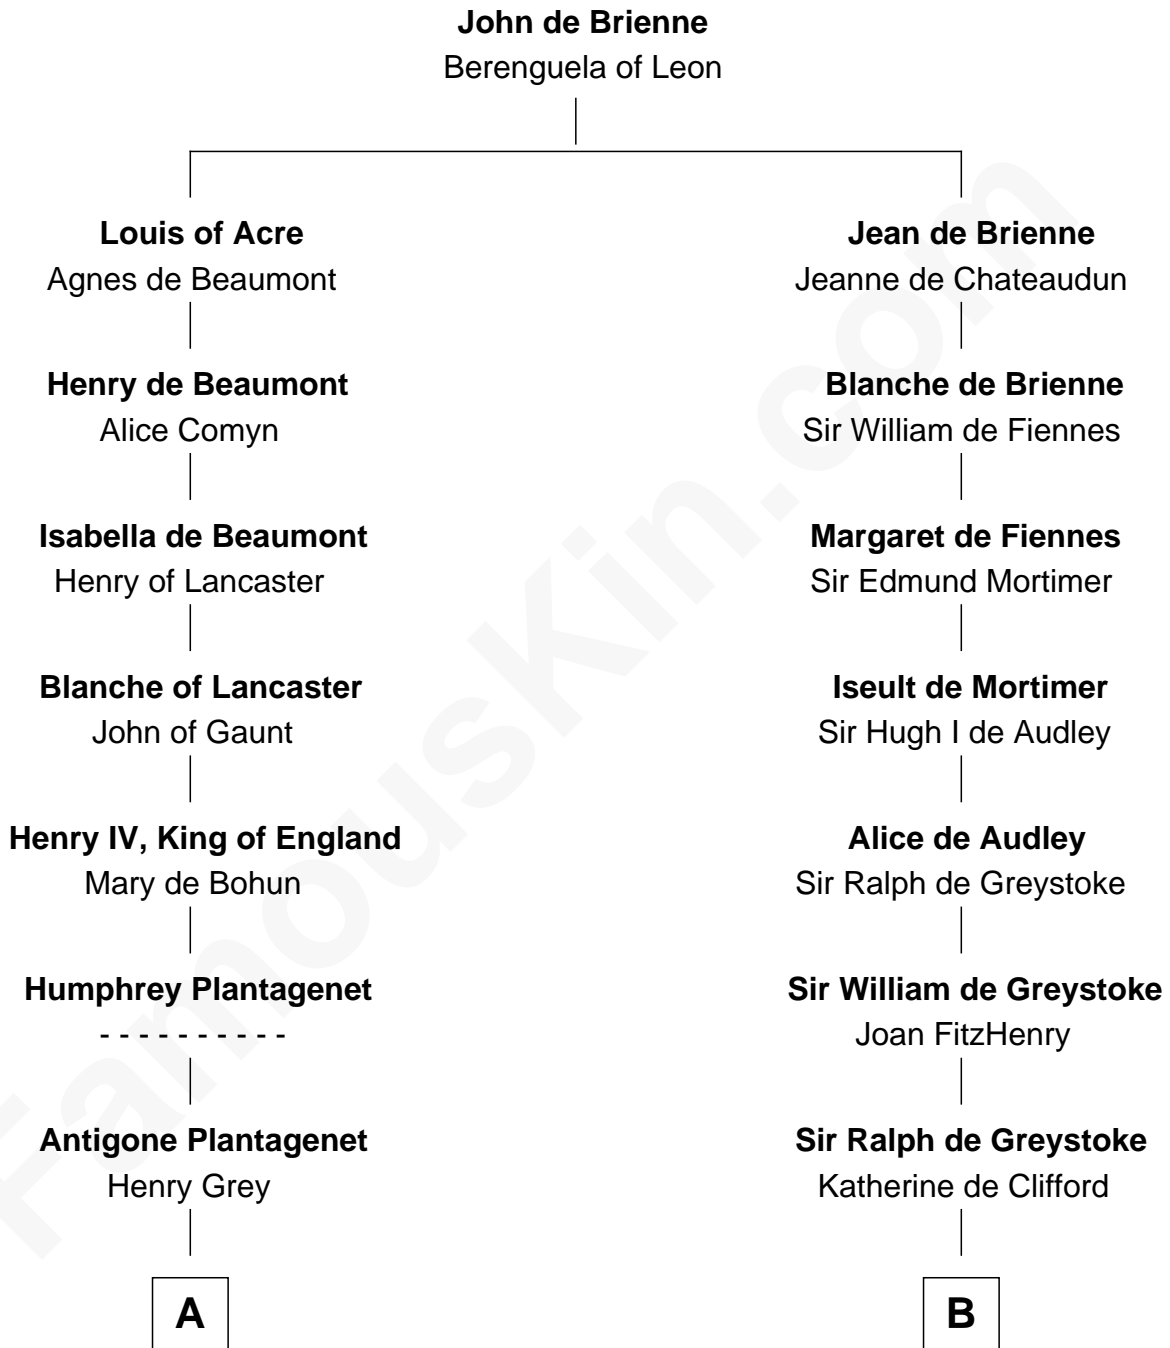

# FamousKin.com Relationship Chart of

**Orson Welles**

*Radio, Stage, and Movie Actor*

20th cousin 1 time removed of

**William Floyd**

*Signer of the Declaration of Independence*

**C**

**William Hill Wells**  
Elizabeth Dagworthy

**Henry Hill Welles**  
Mary Putnam

**Richard Jones Welles**  
Mary Blanche Head

**Richard Head Welles**  
Beatrice Ives

**Orson Welles**  
*Radio, Stage, and Movie Actor*

**D**

**Sarah Brewster**  
Jonathan Smith

**Jonathan Smith**  
Elizabeth Platt

**Tabitha Smith**  
Nicholl Floyd

**William Floyd**  
*Signer of Declaration of Independence*