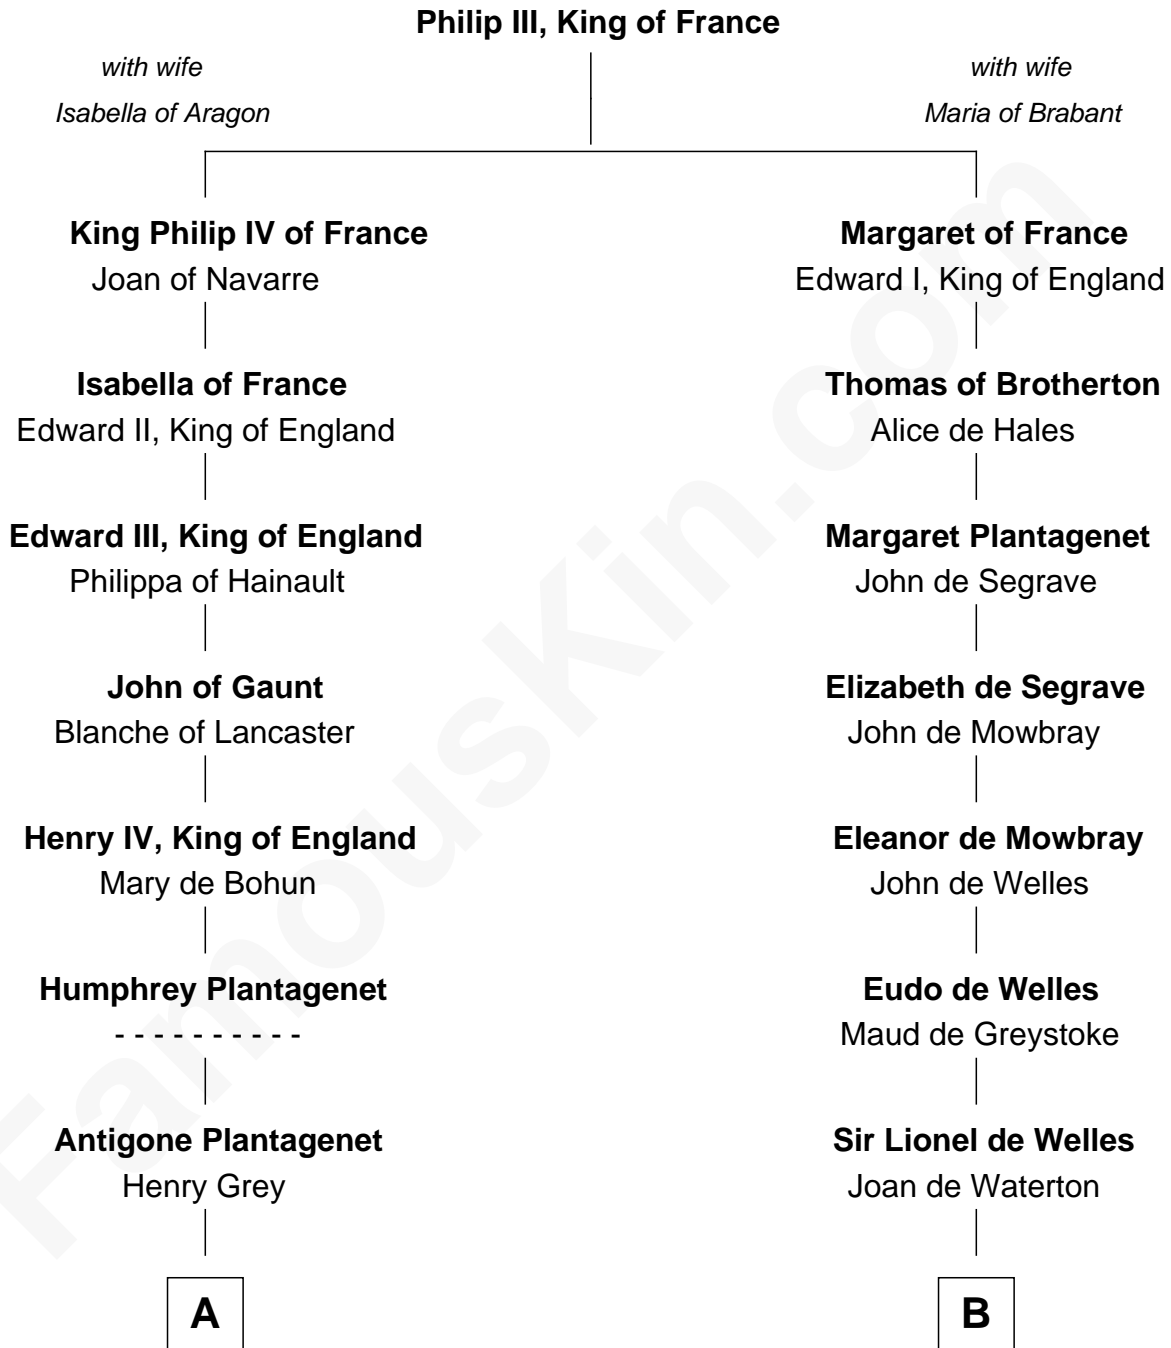

FamousKin.com

Relationship Chart of

Orson Welles

Radio, Stage, and Movie Actor

18th cousin 3 times removed of

William Floyd

Signer of the Declaration of Independence

C

William Hill Wells
Elizabeth Dagworthy

Henry Hill Welles
Mary Putnam

Richard Jones Welles
Mary Blanche Head

Richard Head Welles
Beatrice Ives

Orson Welles
Radio, Stage, and Movie Actor

D

Tabitha Smith
Nicholl Floyd