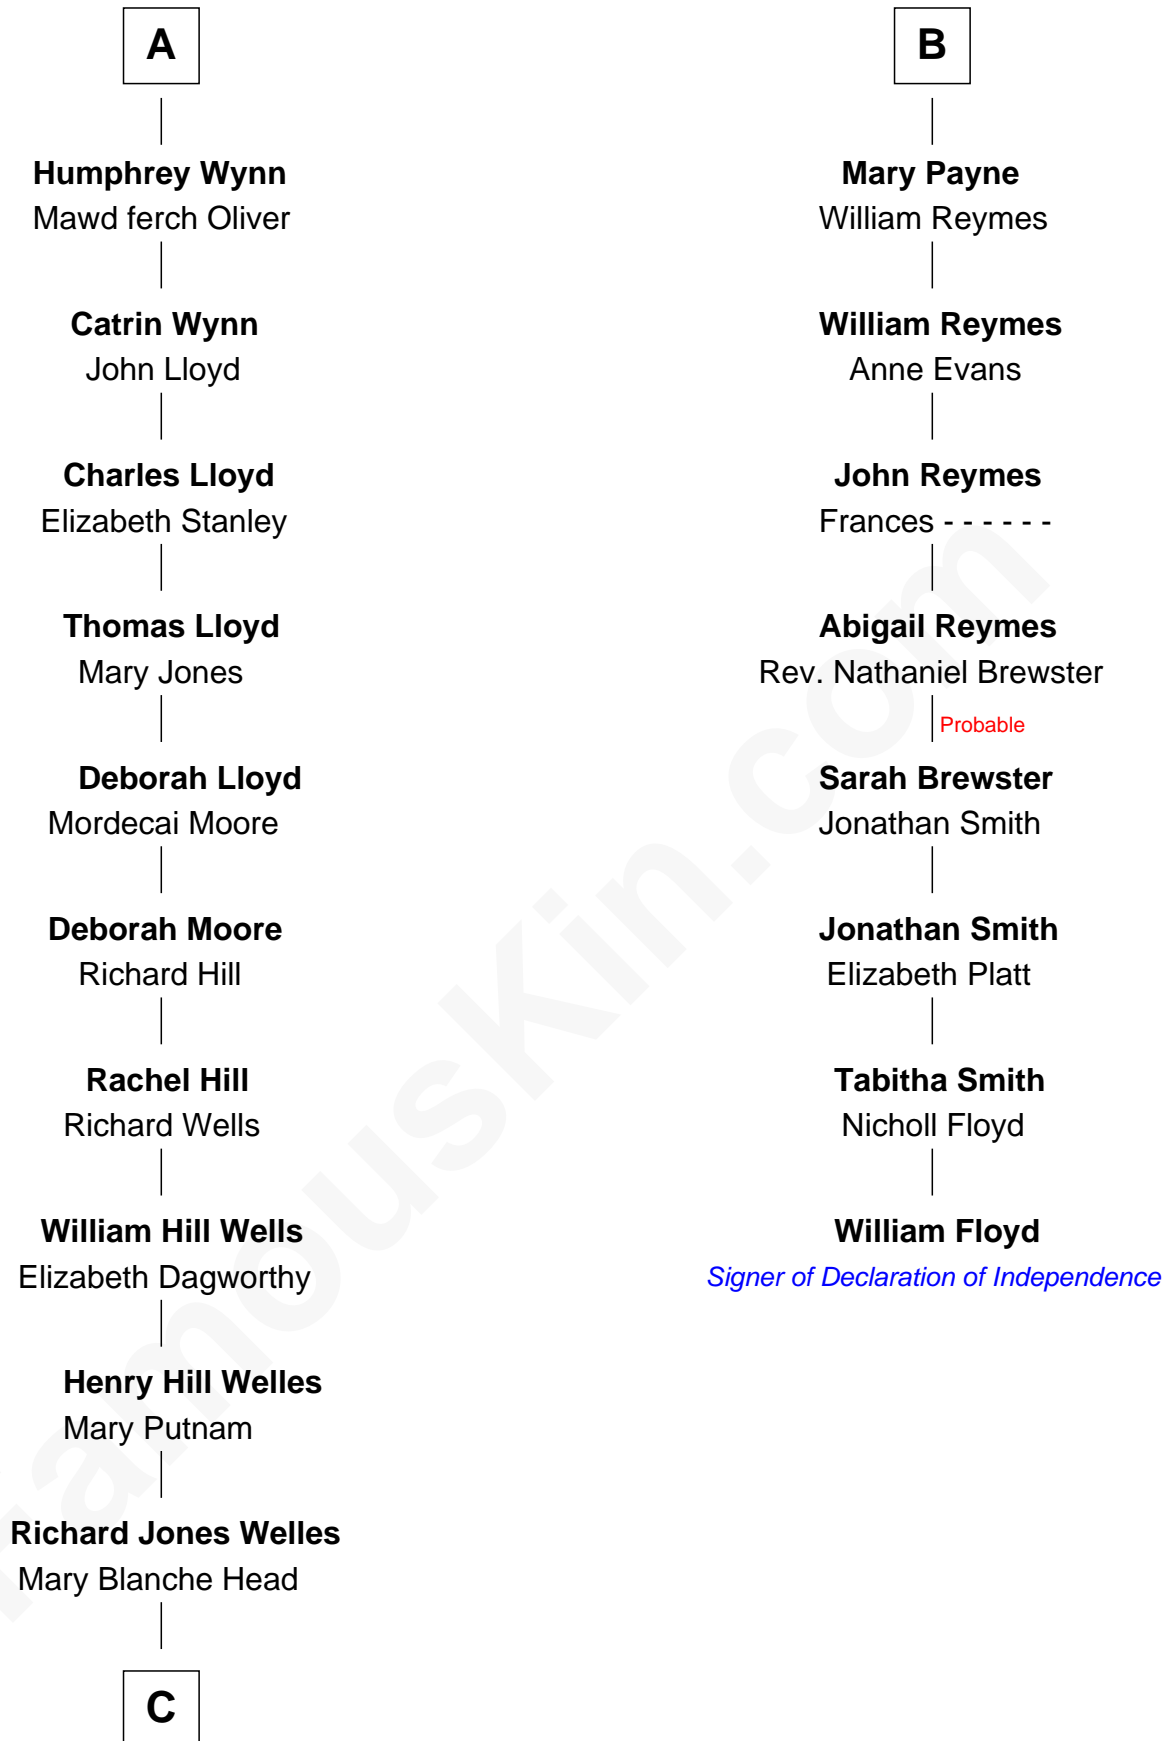

FamousKin.com Relationship Chart of

Orson Welles

Radio, Stage, and Movie Actor

14th cousin 4 times removed of

William Floyd

Signer of the Declaration of Independence

Sir William de Bohun
Elizabeth de Badlesmere