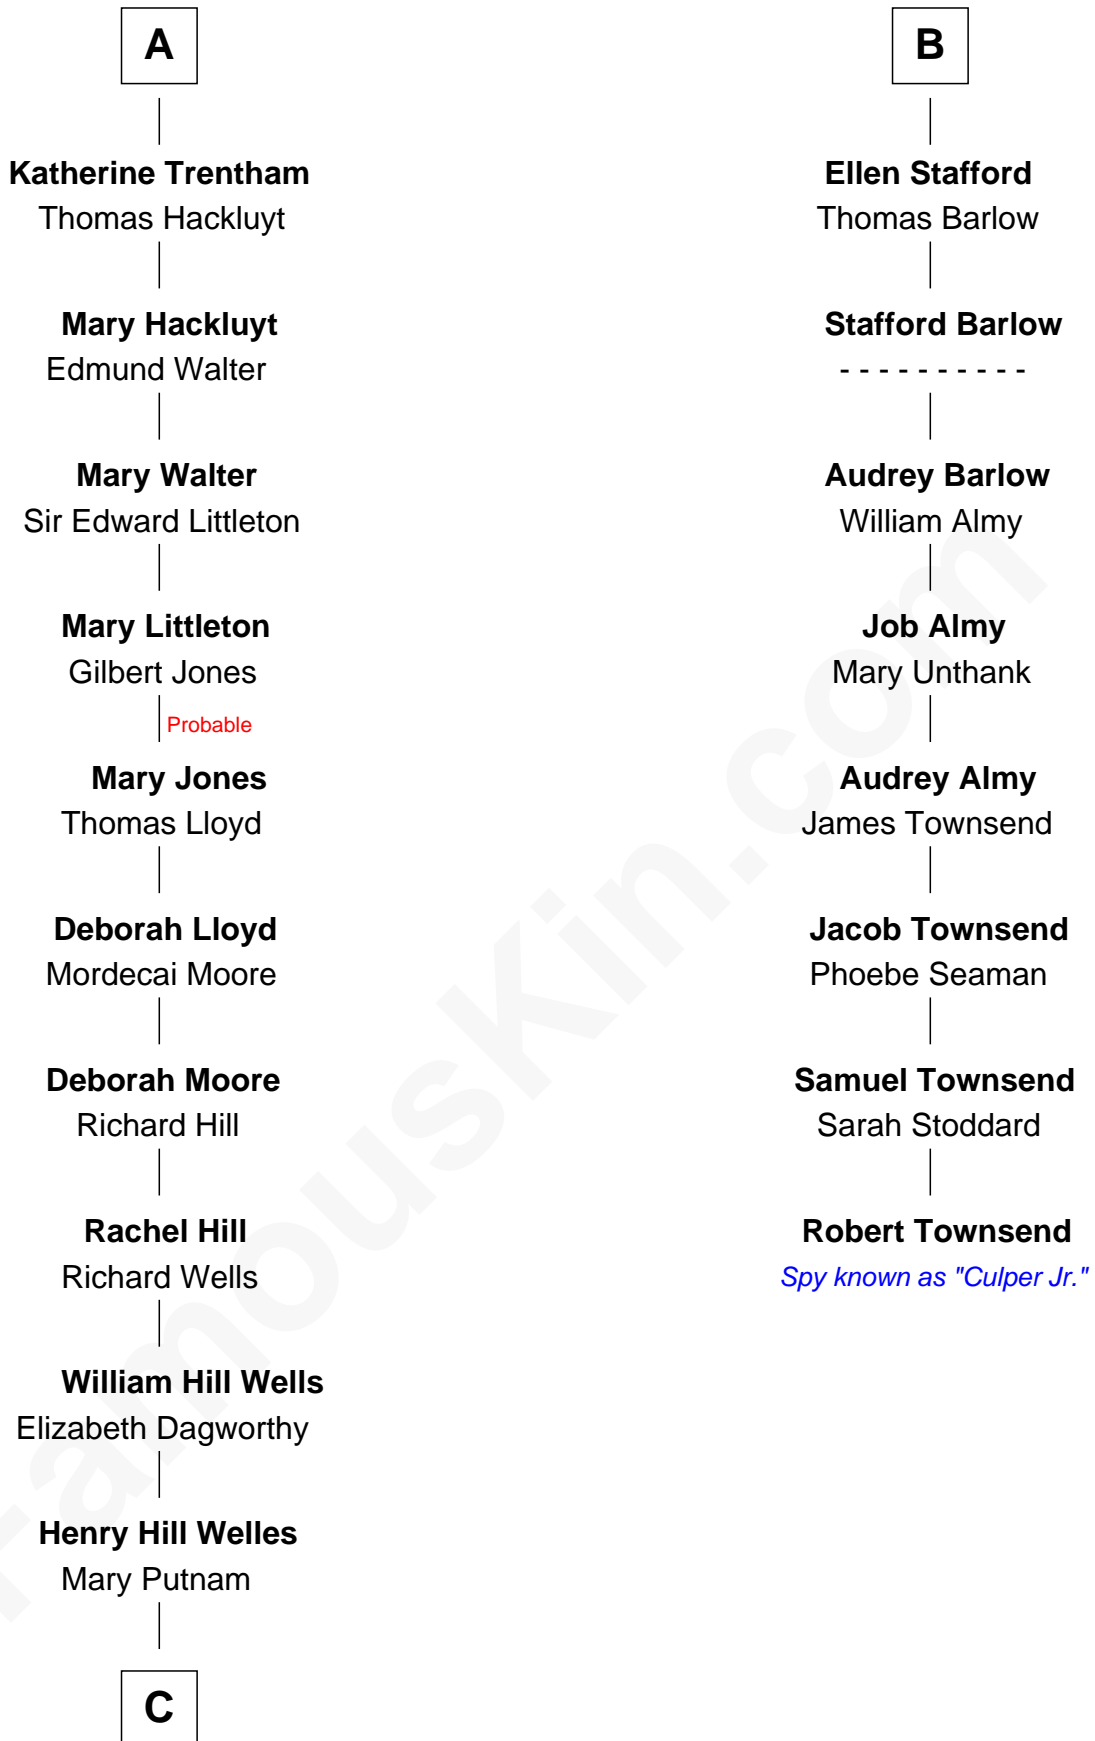

FamousKin.com

Relationship Chart of

Orson Welles

Radio, Stage, and Movie Actor

14th cousin 5 times removed of

Robert Townsend

Member of the Culper Spy Ring during the American Revolution

C