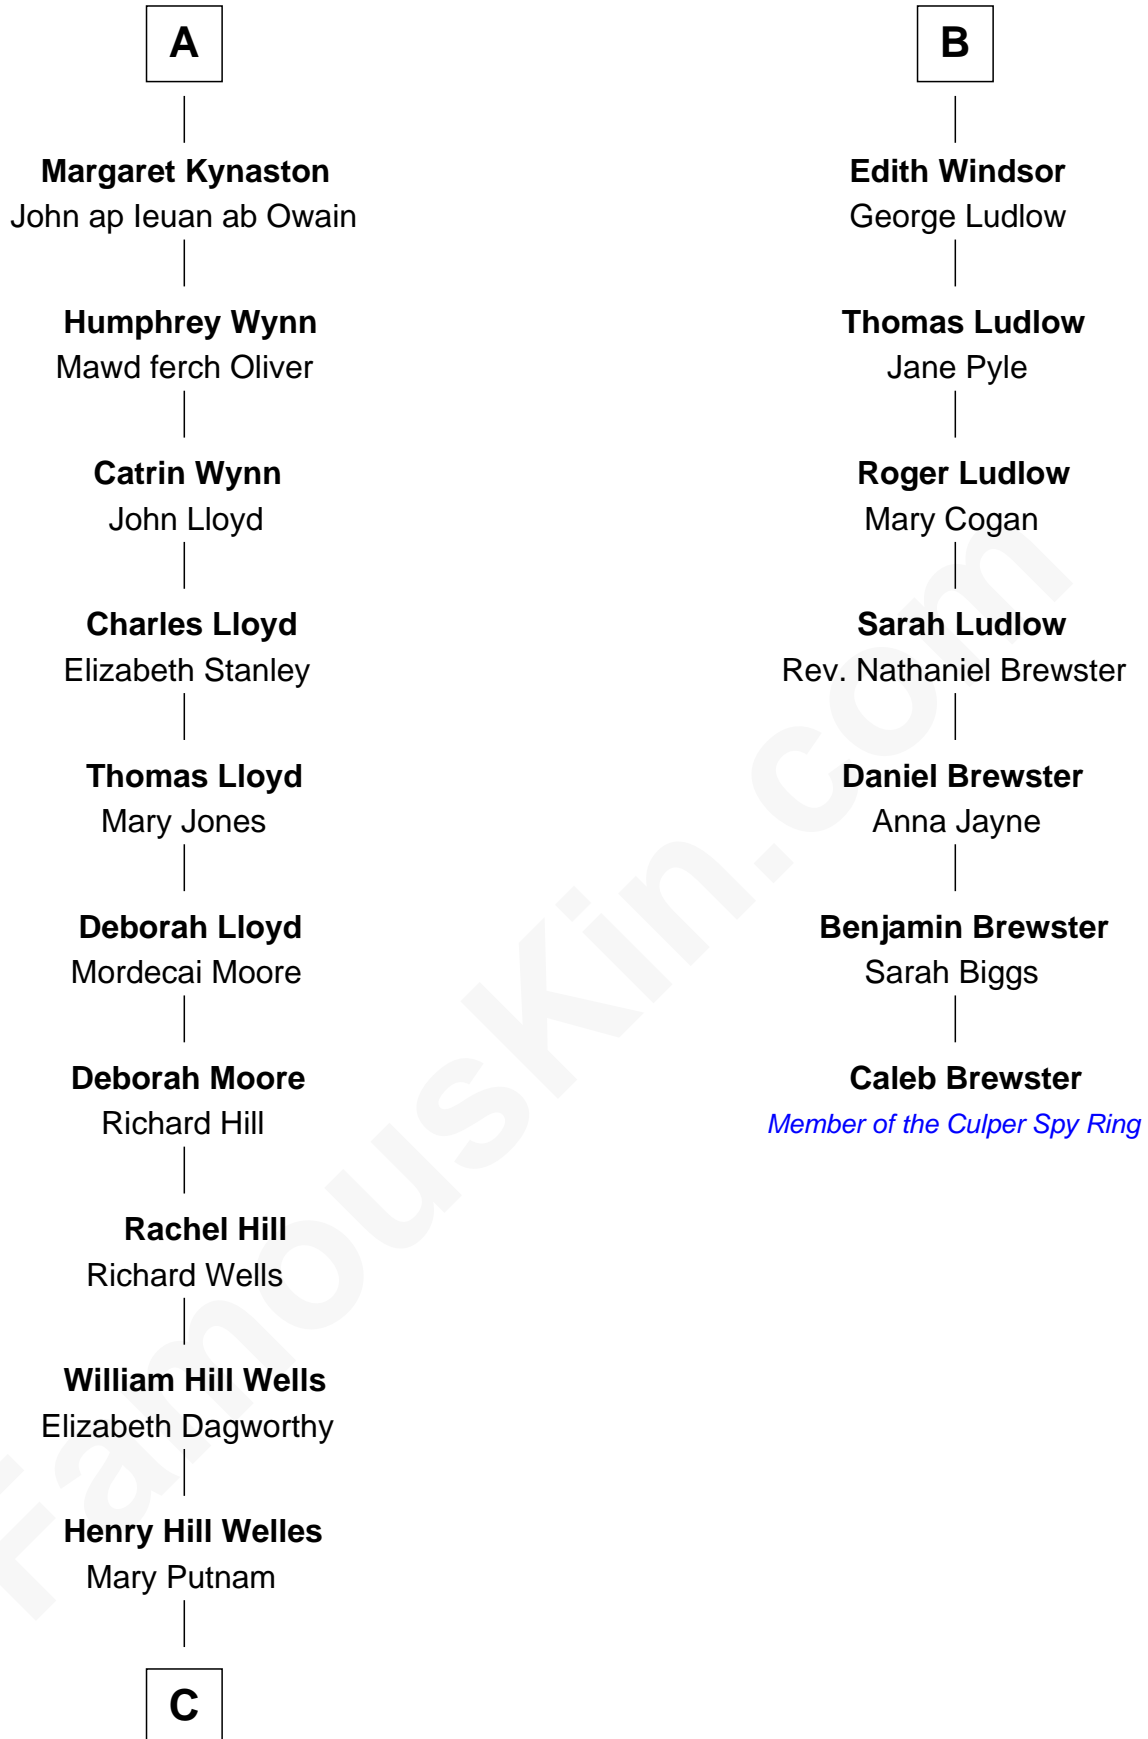

FamousKin.com Relationship Chart of

Orson Welles

Radio, Stage, and Movie Actor

13th cousin 6 times removed of

Caleb Brewster

Member of the Culper Spy Ring during the American Revolution

C

Richard Jones Welles

Mary Blanche Head

Richard Head Welles

Beatrice Ives

Orson Welles

Radio, Stage, and Movie Actor

FamousKin.com