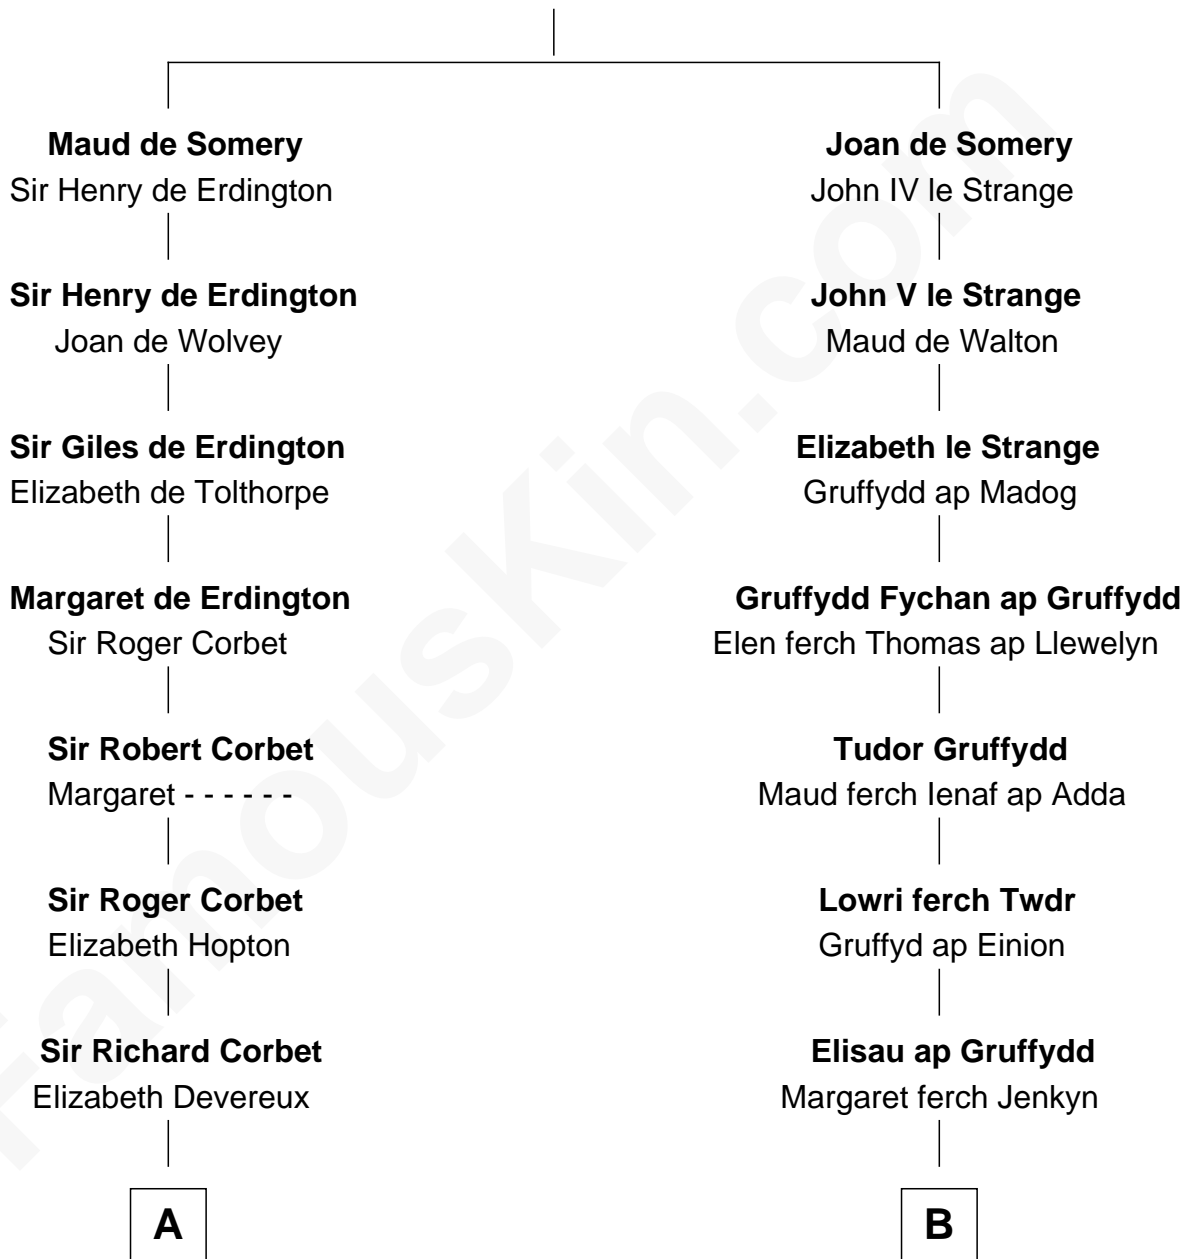

FamousKin.com Relationship Chart of

Orson Welles

Radio, Stage, and Movie Actor

12th cousin 8 times removed of

Elihu Yale

Benefactor and Namesake of Yale College

Sir Roger de Somery

Nichole d'Aubenev

C

Henry Hill Welles

Mary Putnam

Richard Jones Welles

Mary Blanche Head

Richard Head Welles

Beatrice Ives

Orson Welles