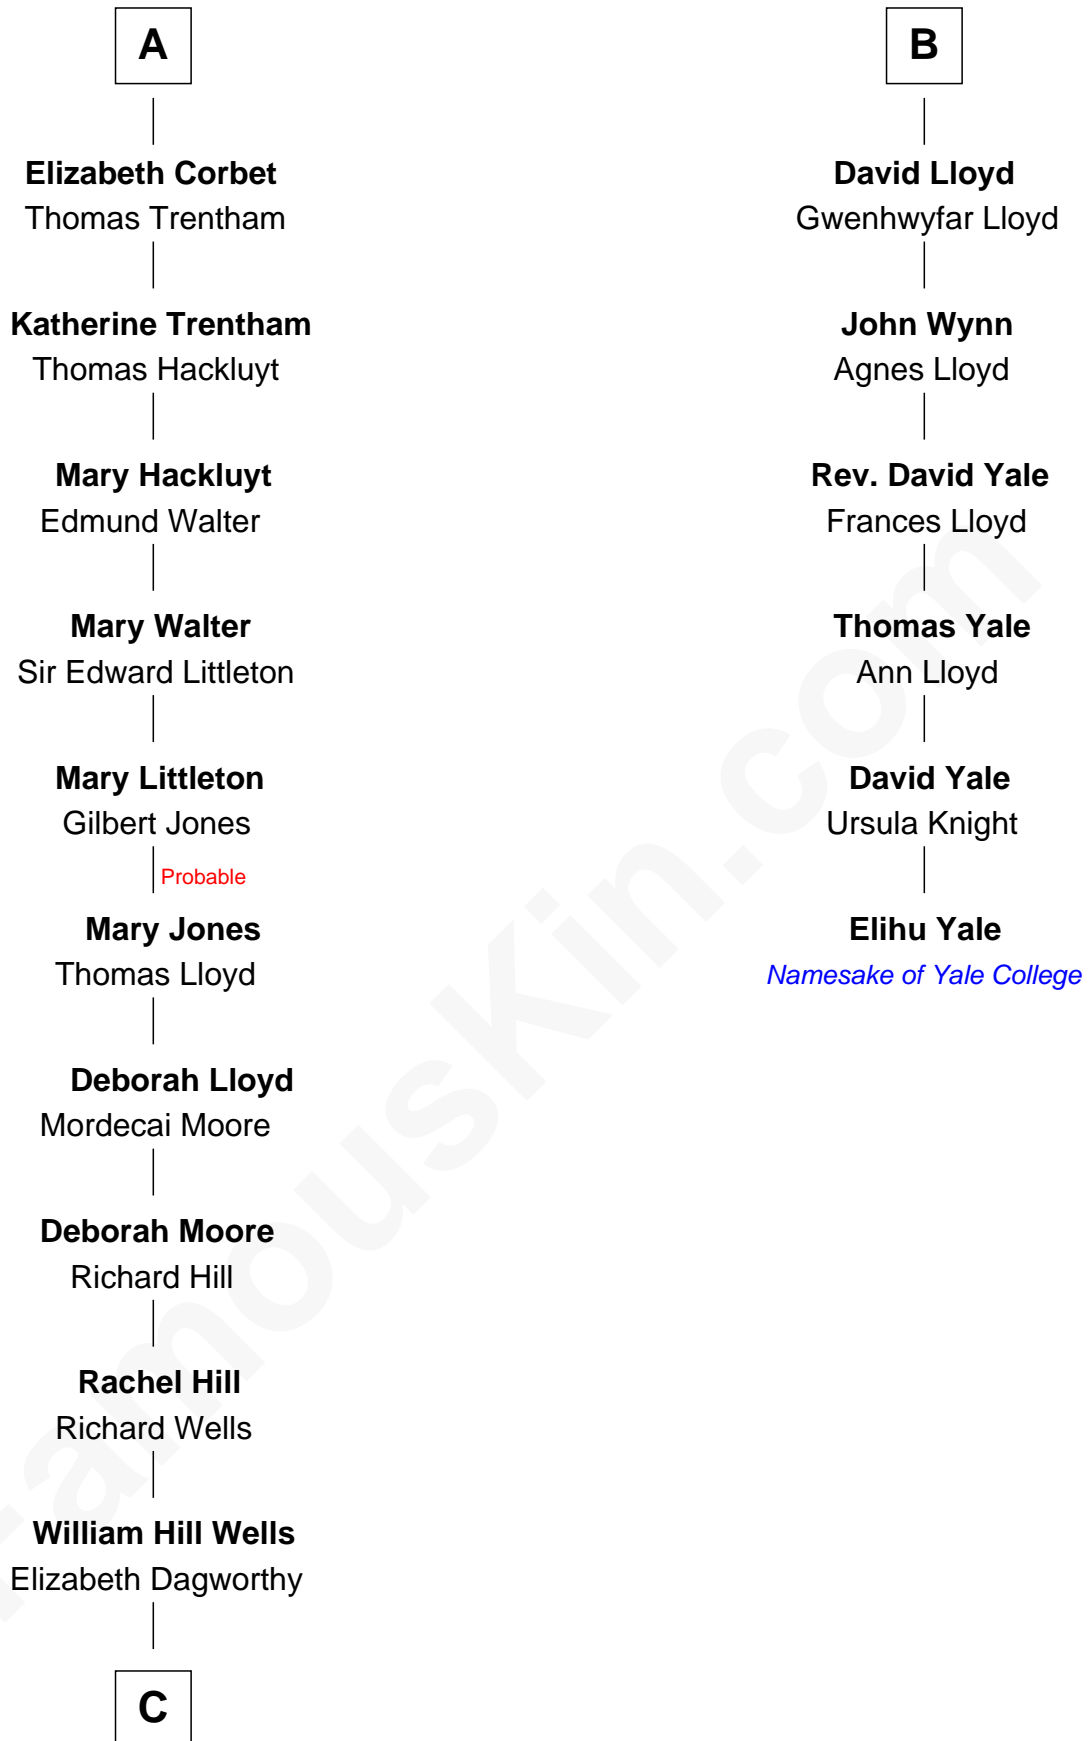

FamousKin.com Relationship Chart of

Orson Welles

Radio, Stage, and Movie Actor

12th cousin 8 times removed of

Elihu Yale

Benefactor and Namesake of Yale College

Sir Roger de Somery

Nichole d'Aubenev

C

Henry Hill Welles

Mary Putnam

Richard Jones Welles

Mary Blanche Head

Richard Head Welles

Beatrice Ives

Orson Welles