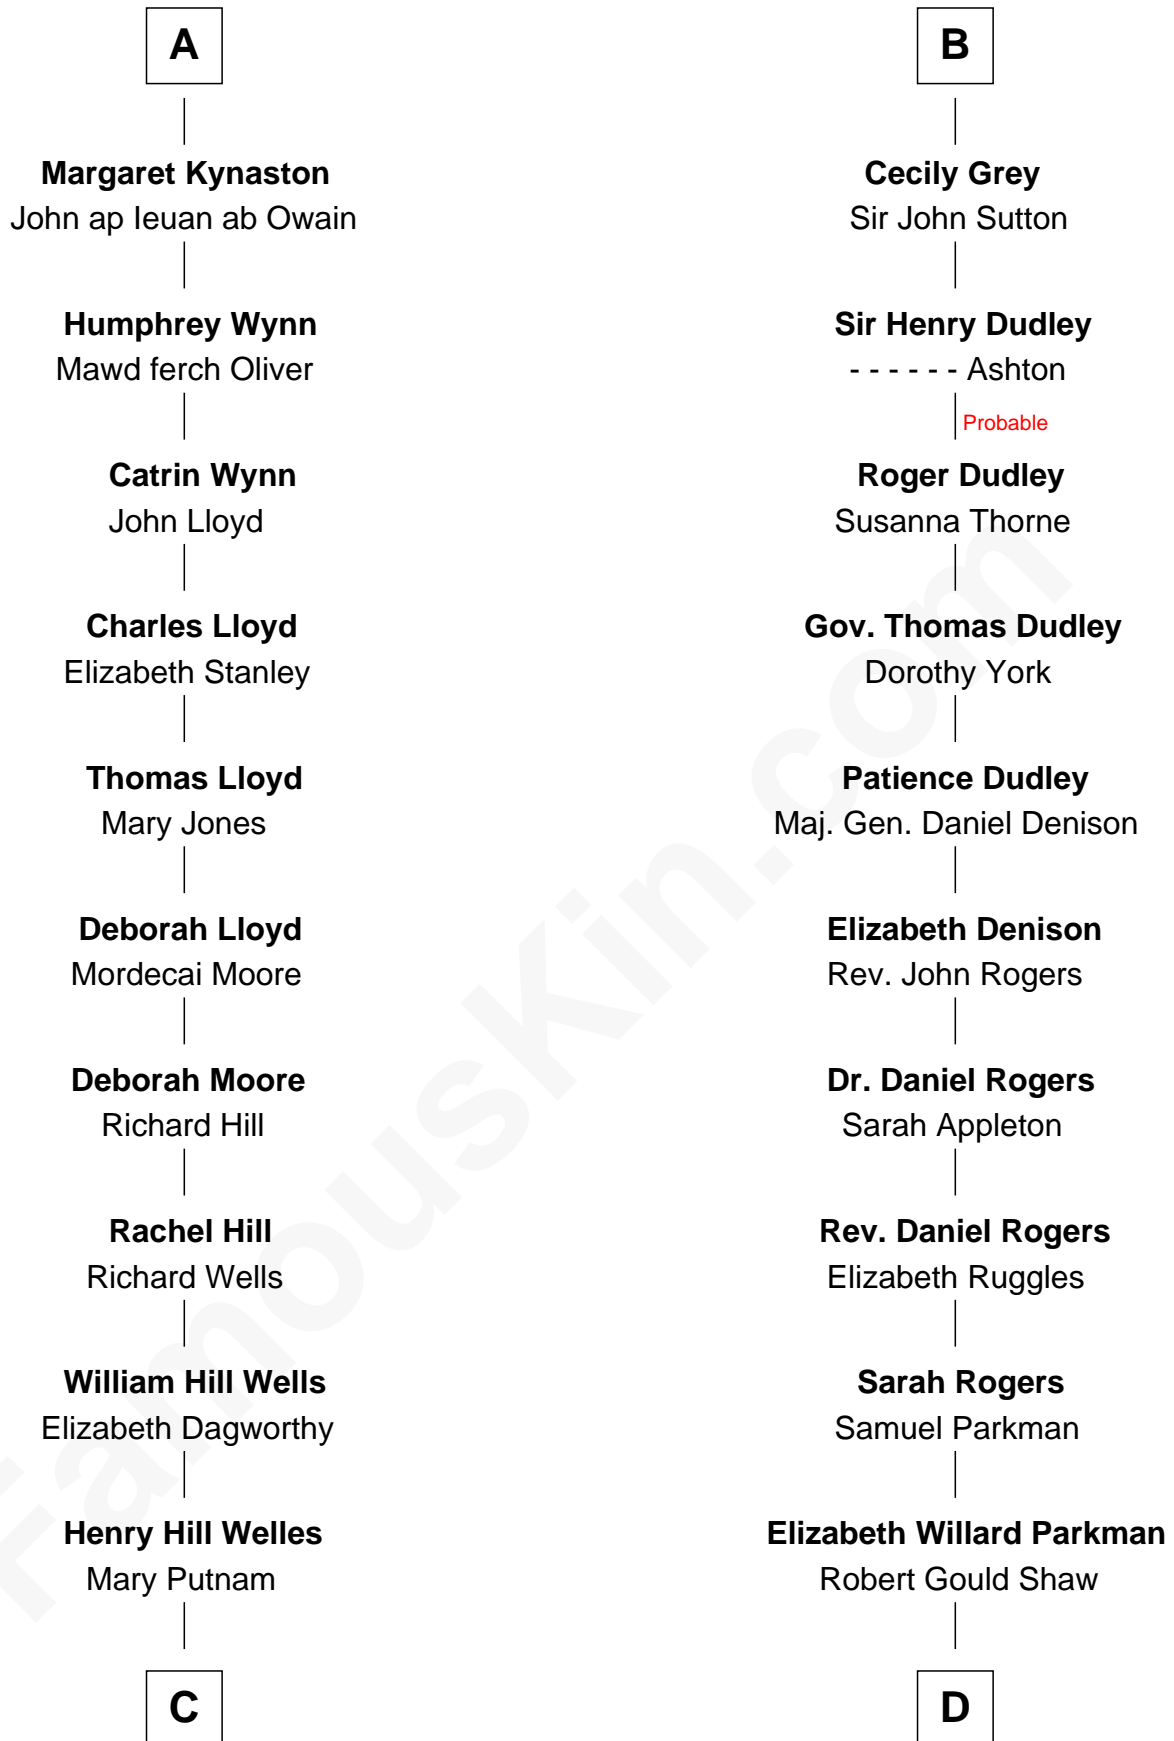

FamousKin.com

Relationship Chart of

Orson Welles

Radio, Stage, and Movie Actor

18th cousin 1 time removed of

Colonel Robert Gould Shaw

U.S. Civil War leader of film "Glory" fame

C

Sarah Blake Sturgis

Colonel Robert Gould Shaw

Main character in film "Glory"

FamousKin.com