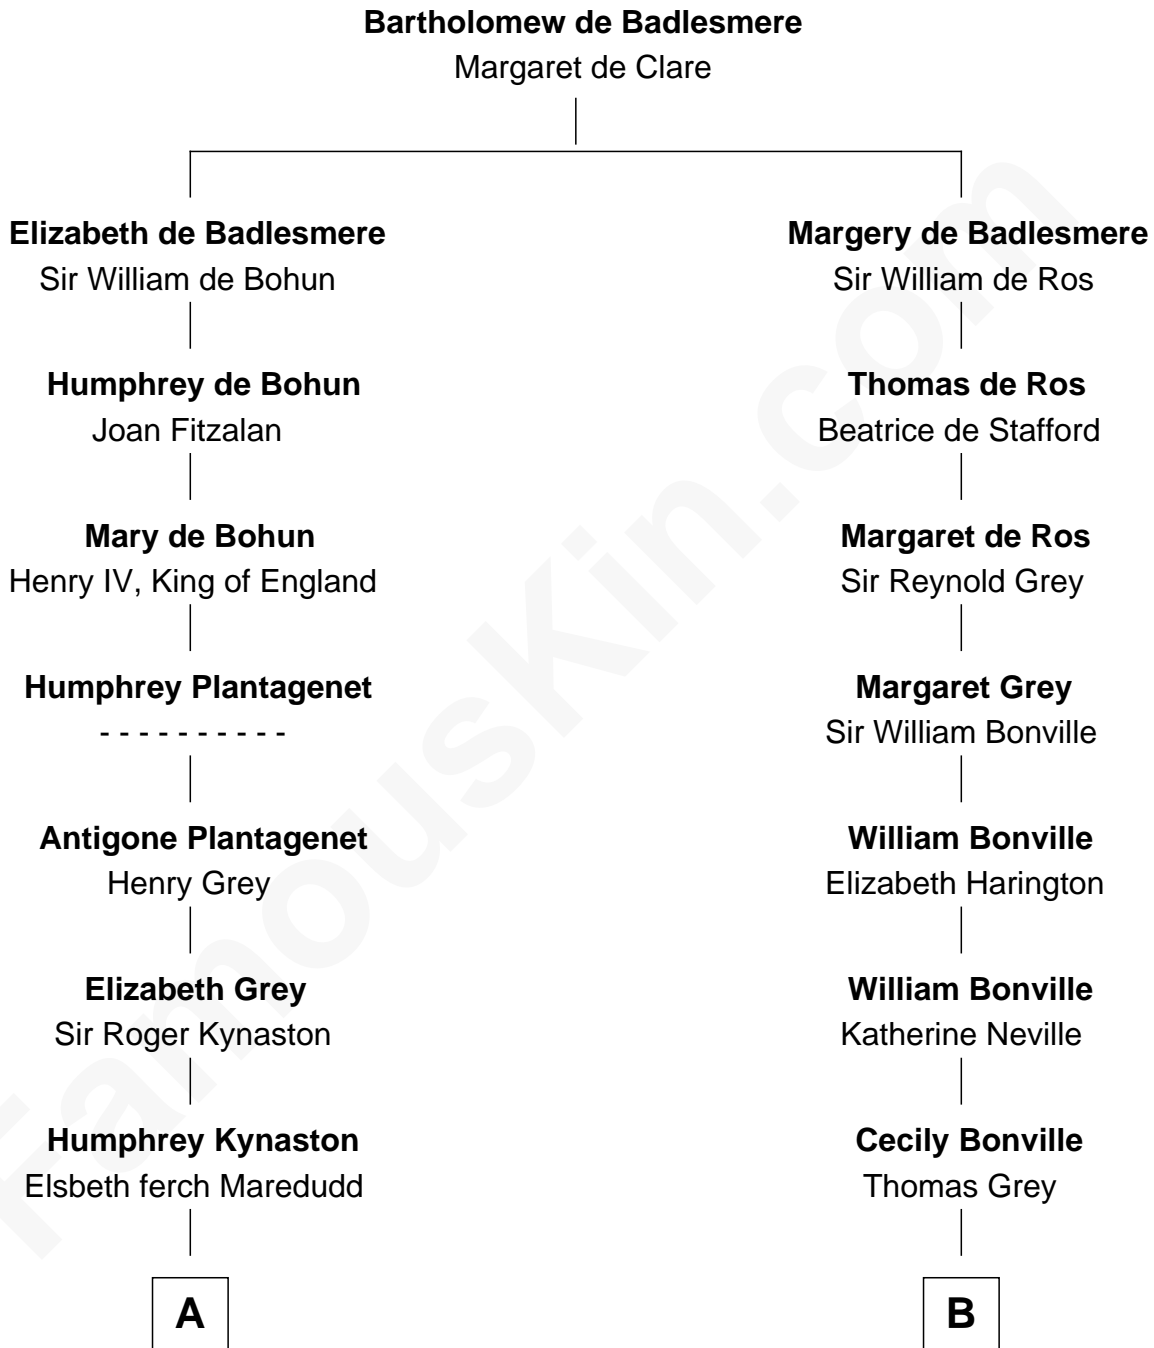

FamousKin.com

Relationship Chart of

Orson Welles

Radio, Stage, and Movie Actor

18th cousin 1 time removed of

Colonel Robert Gould Shaw

U.S. Civil War leader of film "Glory" fame

C

Richard Jones Welles

Mary Blanche Head

Richard Head Welles

Beatrice Ives

Orson Welles

Radio, Stage, and Movie Actor

D

Francis George Shaw

Sarah Blake Sturgis

Colonel Robert Gould Shaw

Main character in film "Glory"

FamousKin.com