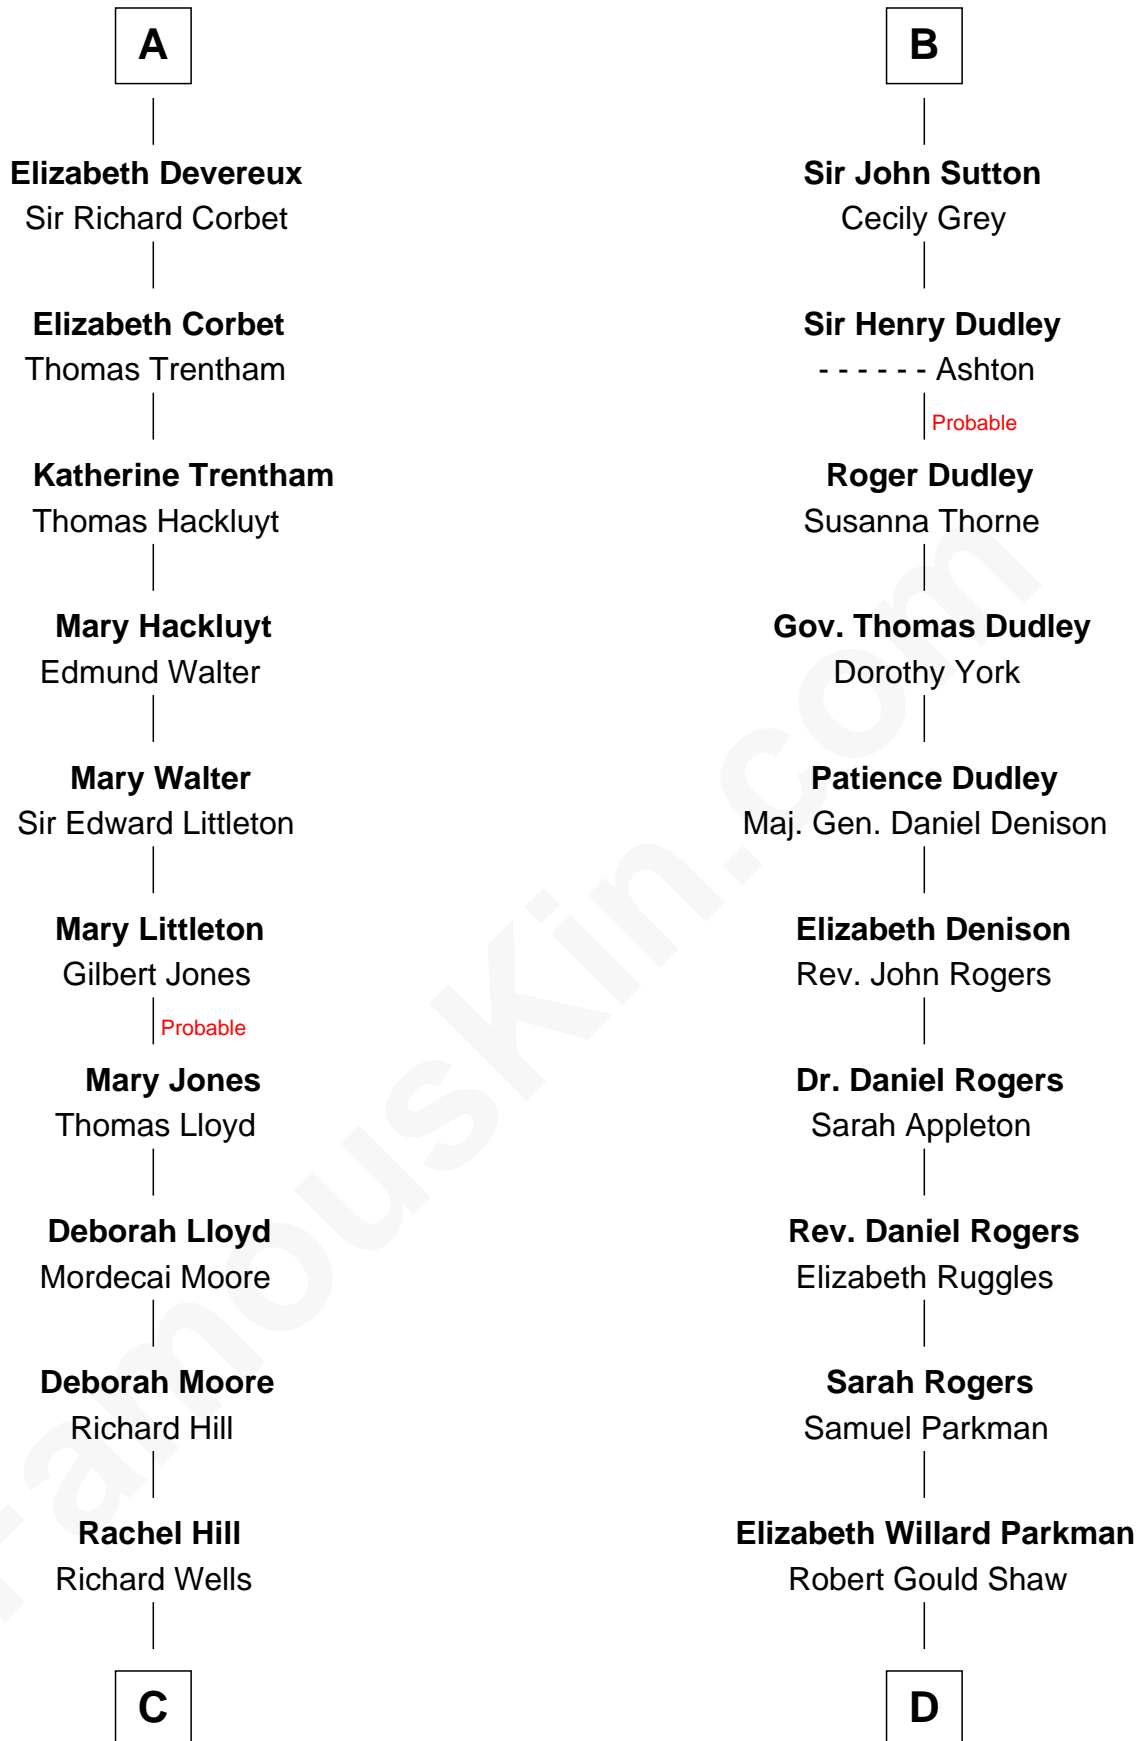

FamousKin.com

Relationship Chart of

Orson Welles

Radio, Stage, and Movie Actor

18th cousin 3 times removed of

Colonel Robert Gould Shaw

U.S. Civil War leader of film "Glory" fame

Sir Edmund Mortimer

Margaret de Fiennes

C

William Hill Wells
Elizabeth Dagworthy

Henry Hill Welles
Mary Putnam

Richard Jones Welles
Mary Blanche Head

Richard Head Welles
Beatrice Ives

Orson Welles
Radio, Stage, and Movie Actor

D

Francis George Shaw
Sarah Blake Sturgis

Colonel Robert Gould Shaw
Main character in film "Glory"

FamousKin.com