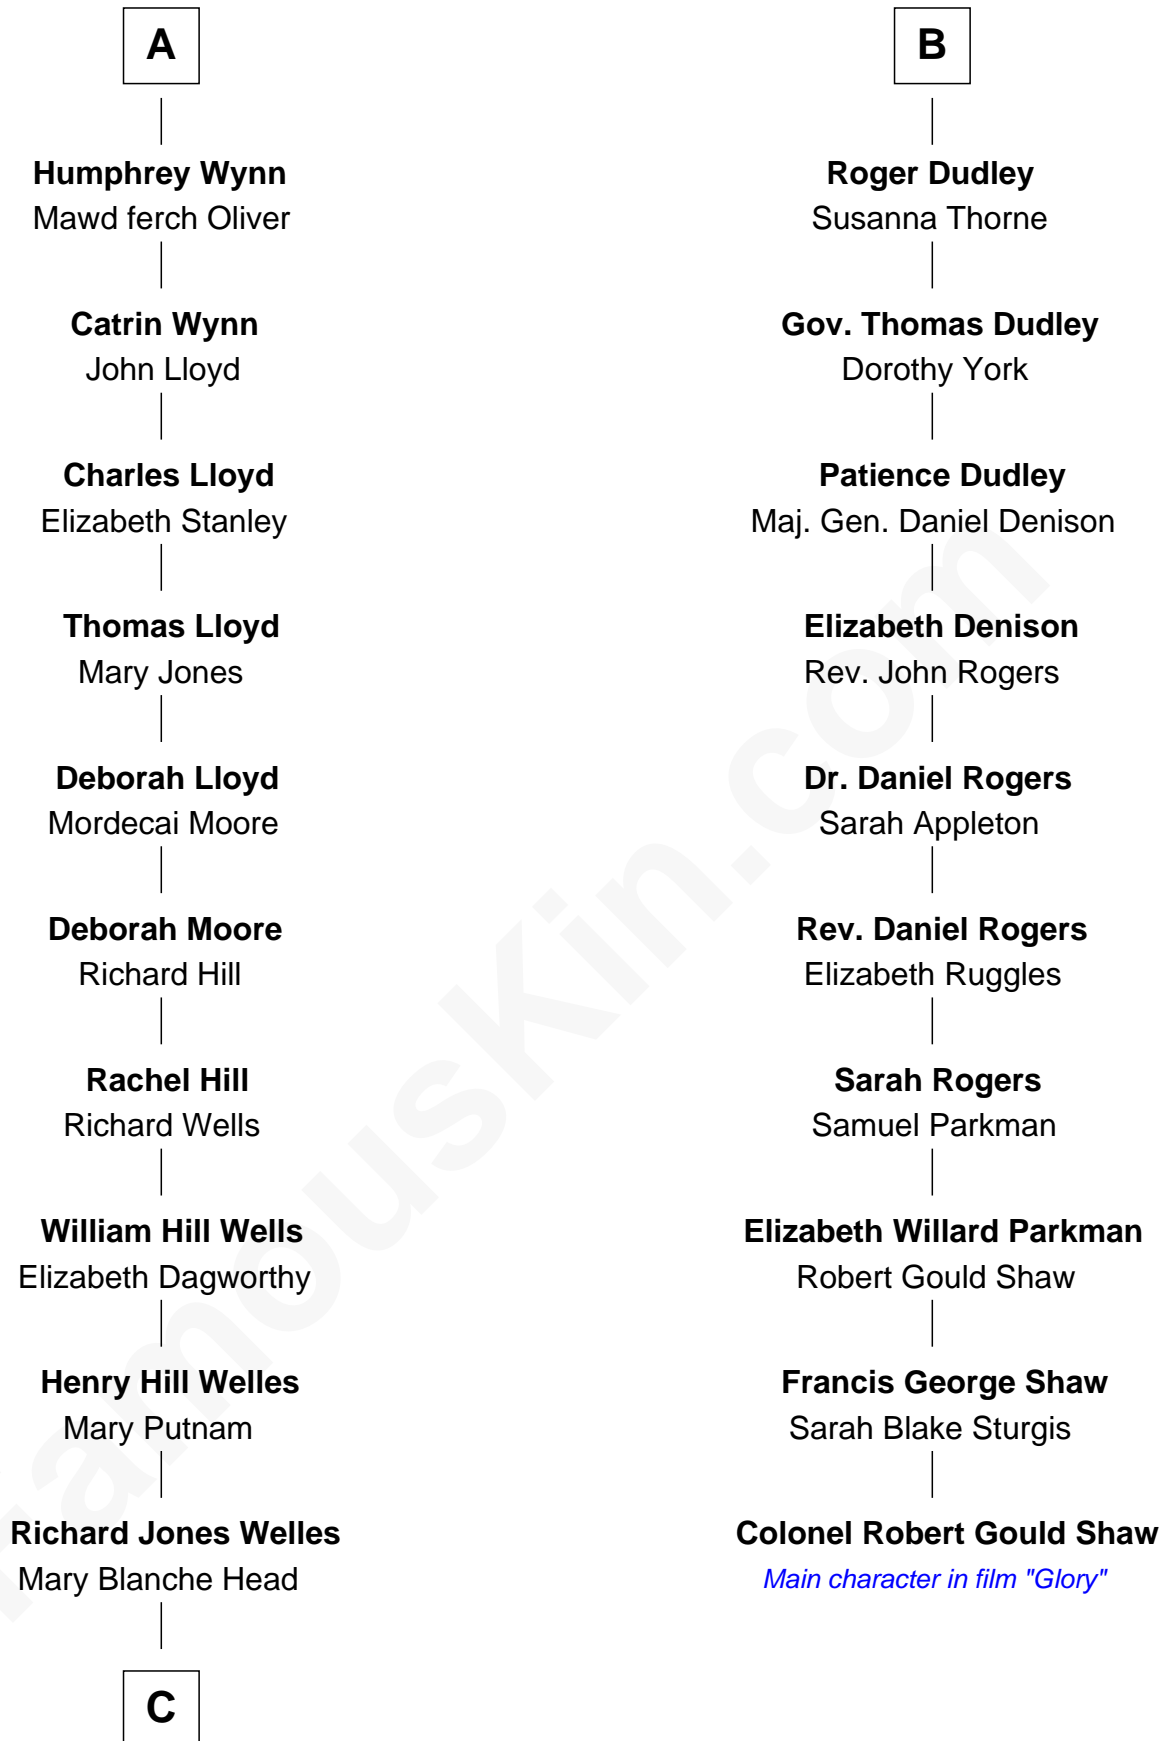

FamousKin.com

Relationship Chart of

Orson Welles

Radio, Stage, and Movie Actor

16th cousin 2 times removed of

Colonel Robert Gould Shaw

U.S. Civil War leader of film "Glory" fame

Richard Fitzalan
Eleanor Plantagenet