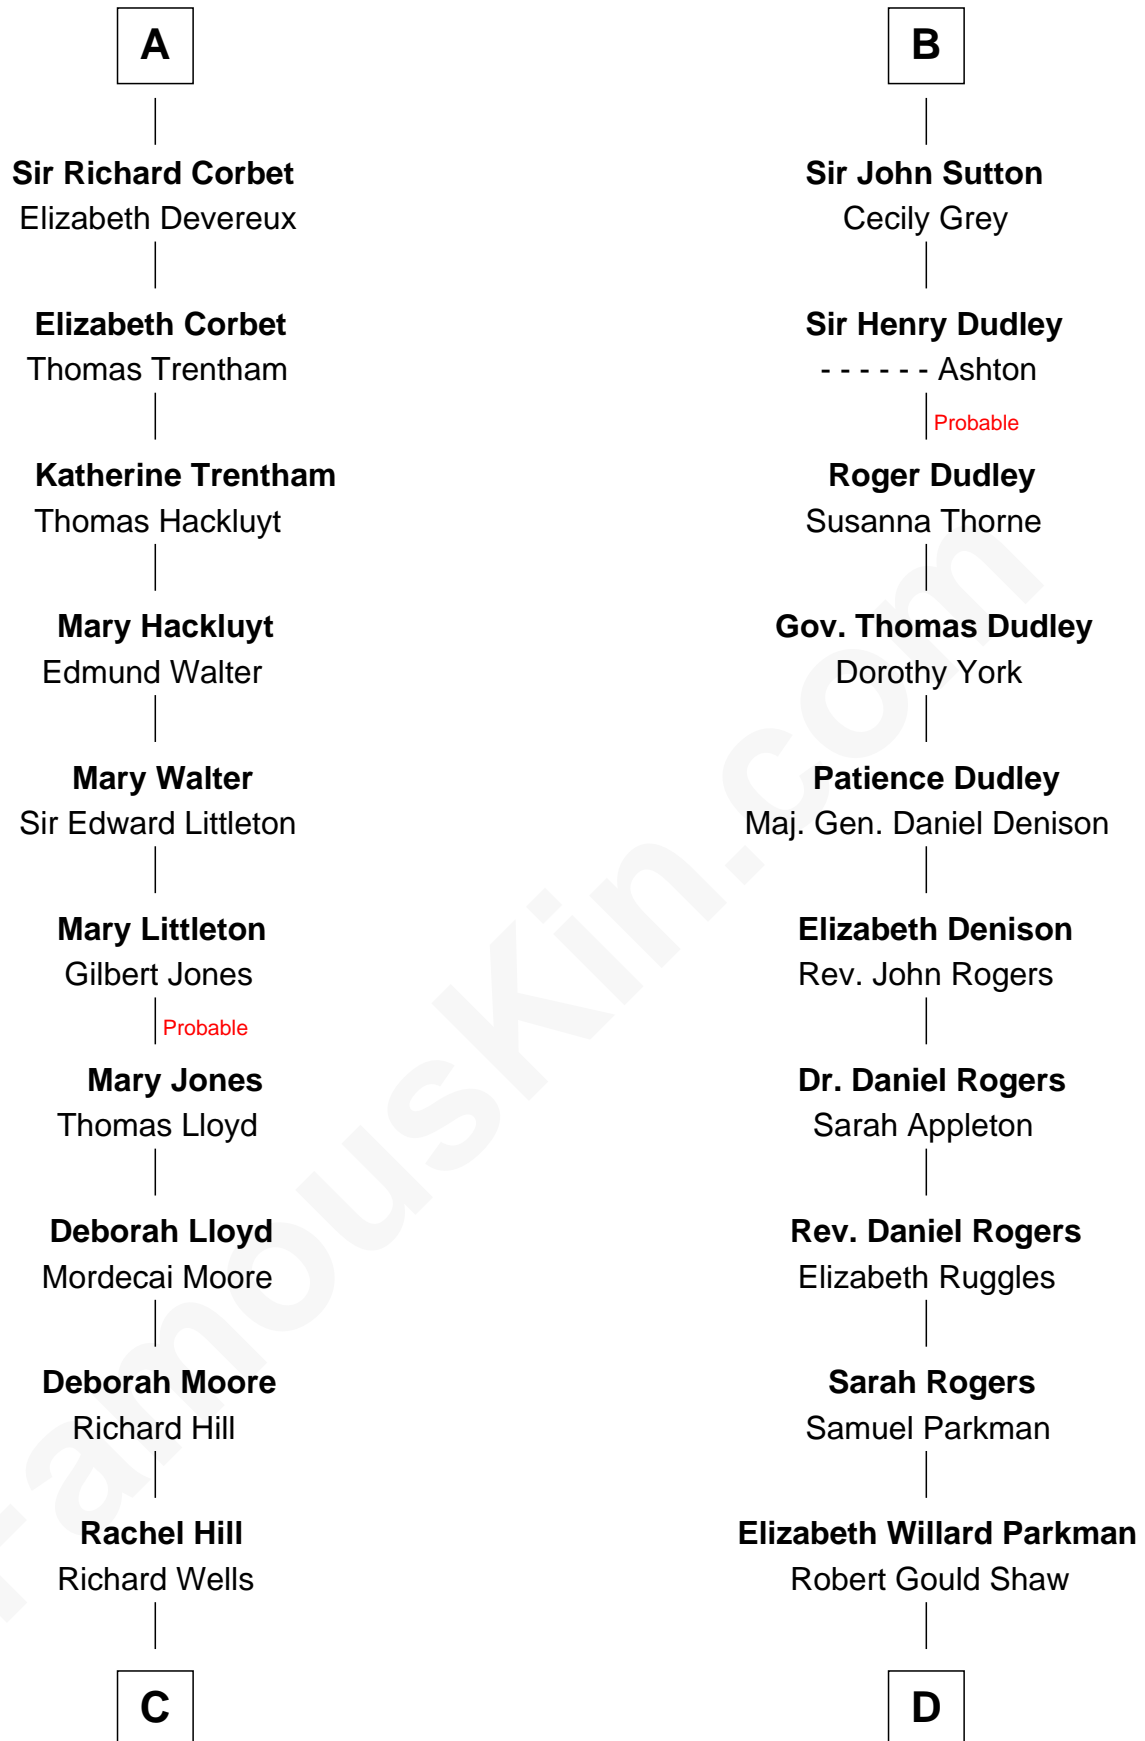

## Relationship Chart of

### Orson Welles

*Radio, Stage, and Movie Actor*

18th cousin 3 times removed of

### Colonel Robert Gould Shaw

*U.S. Civil War leader of film "Glory" fame*

**C**

**William Hill Wells**  
Elizabeth Dagworthy

**Henry Hill Welles**  
Mary Putnam

**Richard Jones Welles**  
Mary Blanche Head

**Richard Head Welles**  
Beatrice Ives

**Orson Welles**  
*Radio, Stage, and Movie Actor*

**D**

**Francis George Shaw**  
Sarah Blake Sturgis

**Colonel Robert Gould Shaw**  
*Main character in film "Glory"*