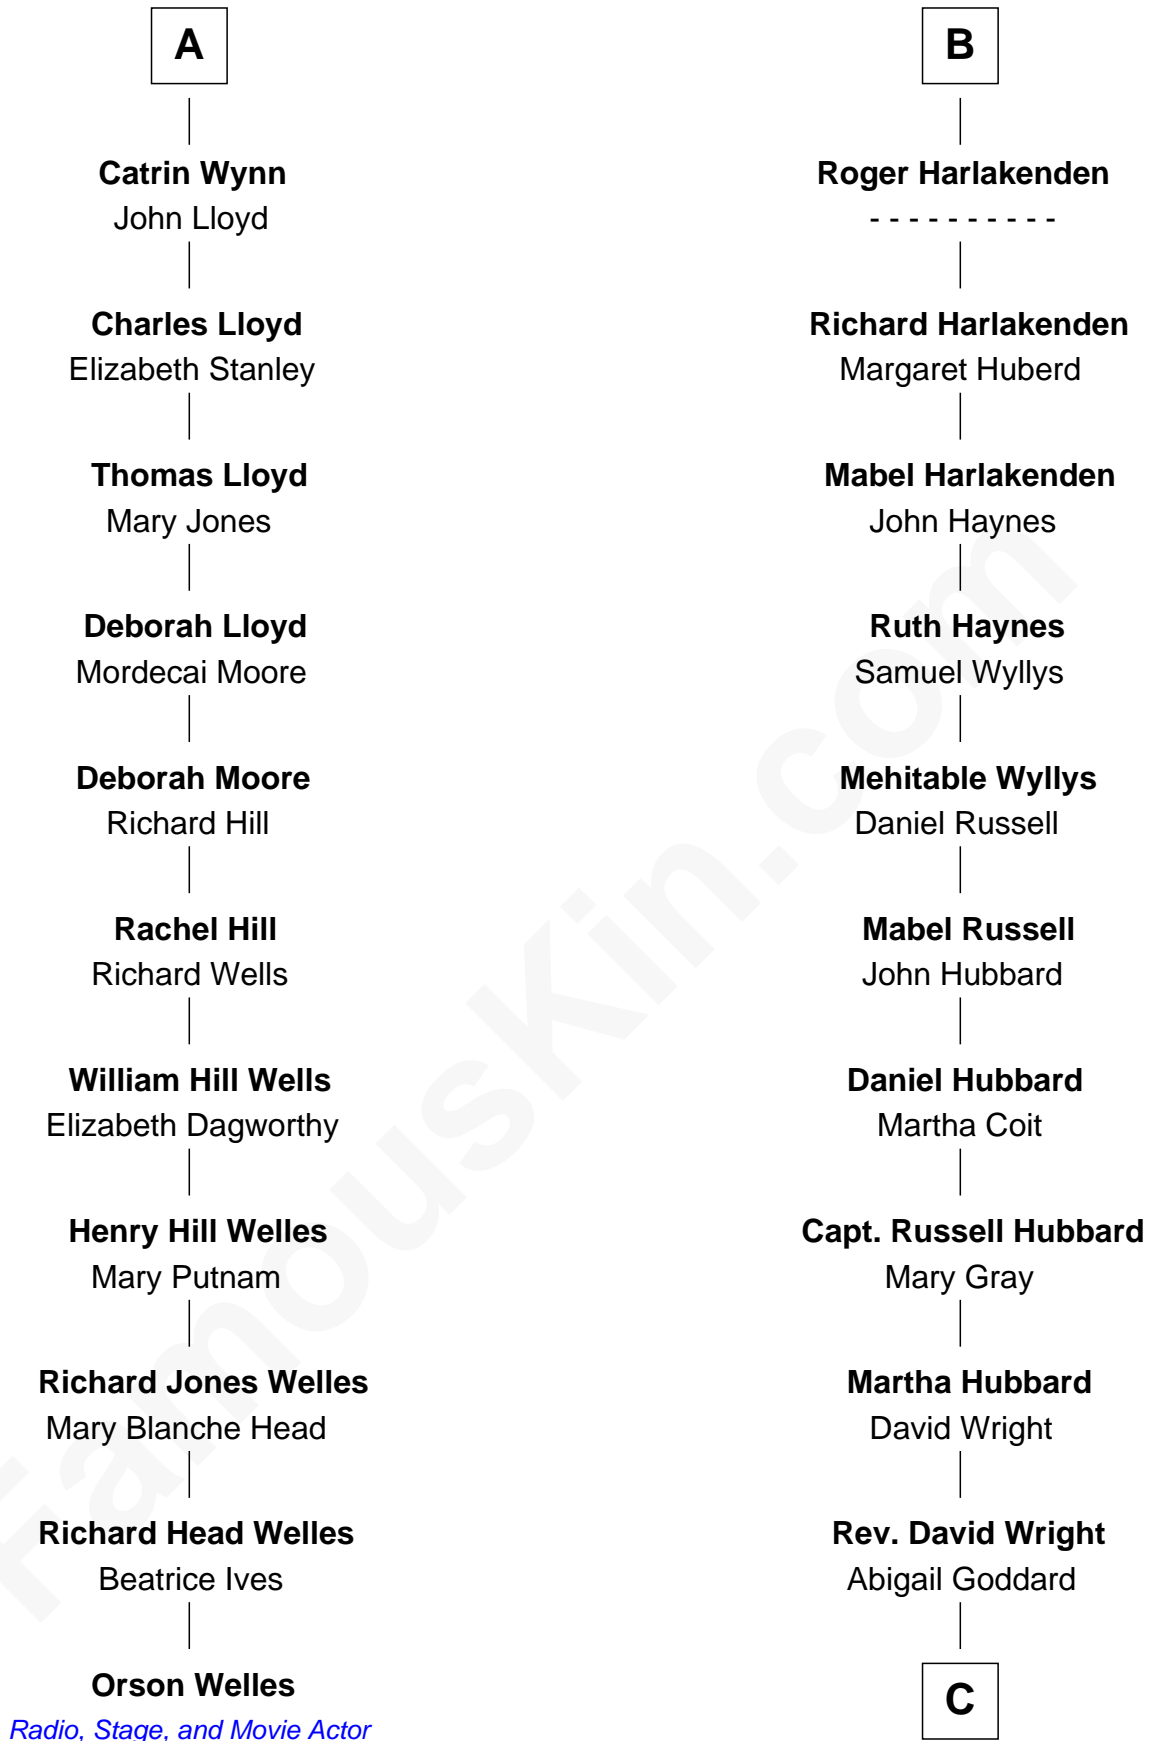

FamousKin.com

Relationship Chart of

Orson Welles

Radio, Stage, and Movie Actor

17th cousin 3 times removed of

Anne Baxter
Movie Actress

C

William Carey Wright

Anna Lloyd Jones

Frank Lloyd Wright

Catherine L. Tobin

Catherine Dorothy Wright

Kenneth Stuart Baxter

Anne Baxter

Movie Actress

FamousKin.com