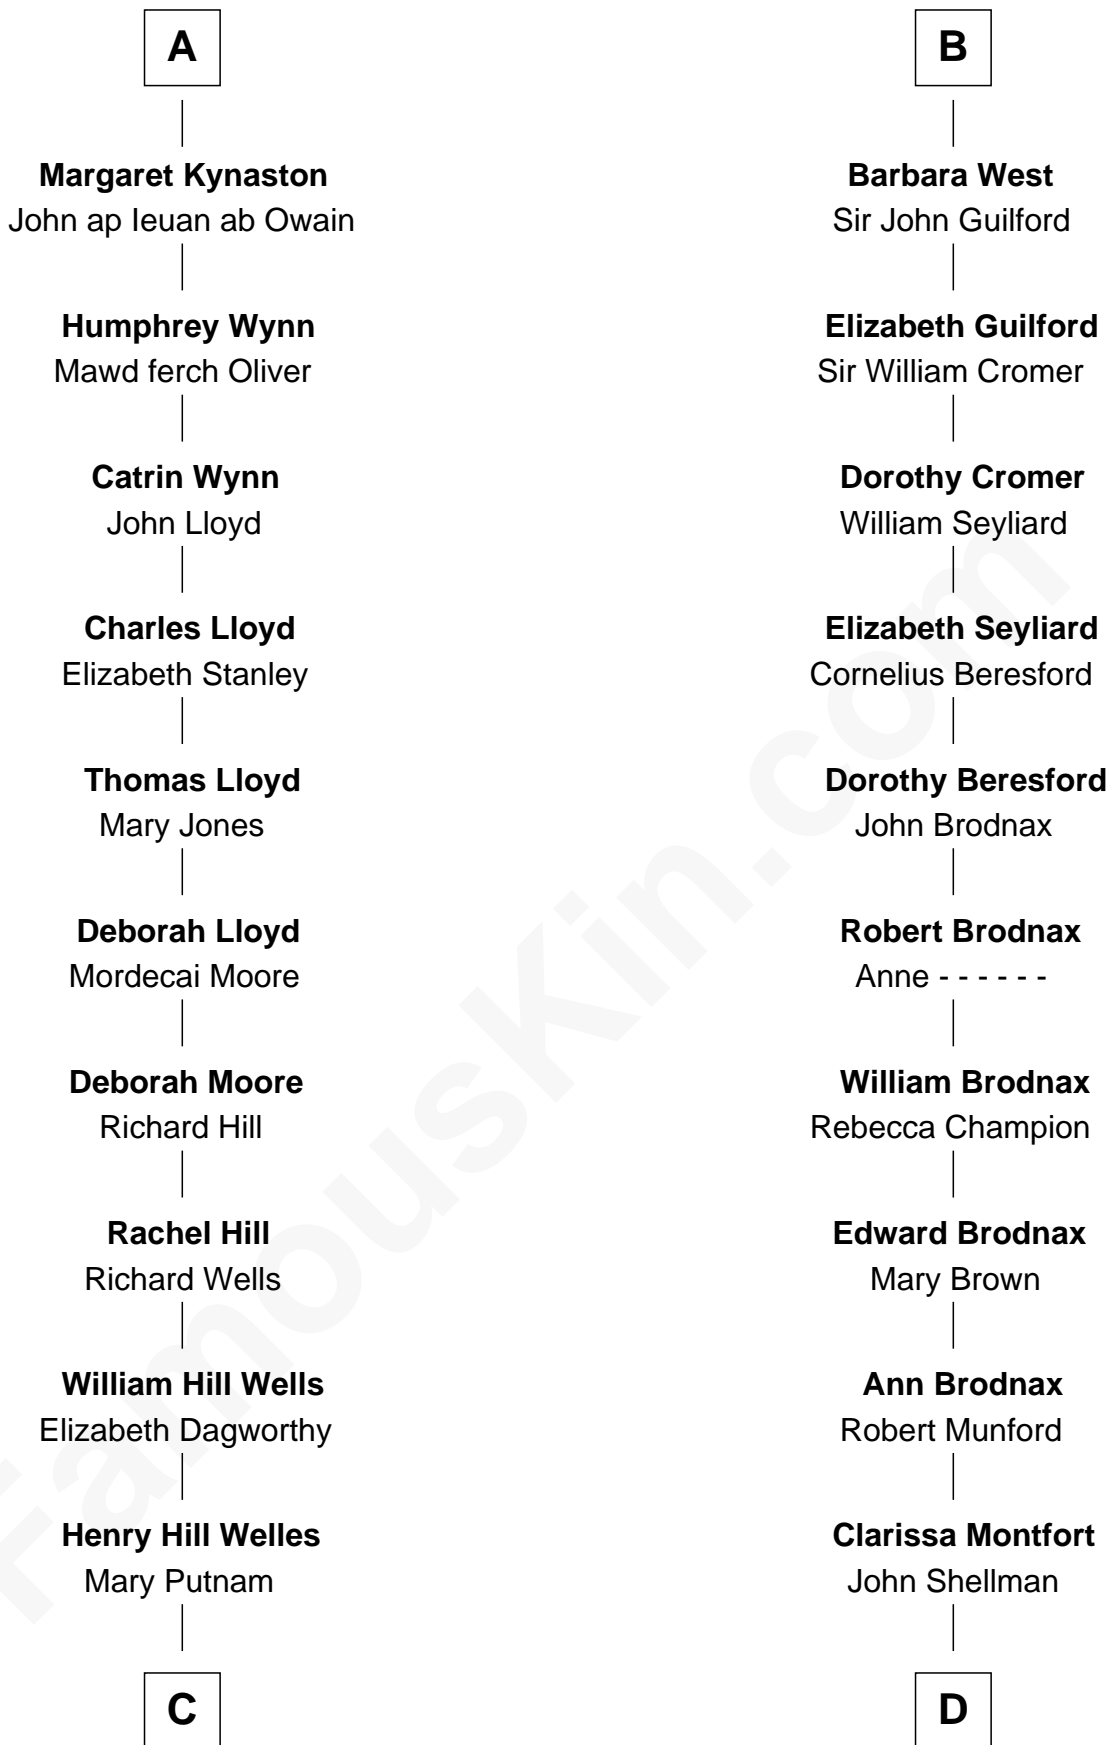

FamousKin.com

Relationship Chart of

Orson Welles

Radio, Stage, and Movie Actor

19th cousin 2 times removed of

George H. W. Bush
41st U.S. President

C

Richard Jones Welles

Harriet Eleanor Fay

Rev. James Smith Bush

Samuel Prescott Bush

Flora Sheldon

Prescott Sheldon Bush

Dorothy Wear Walker

George H. W. Bush

41st U.S. President