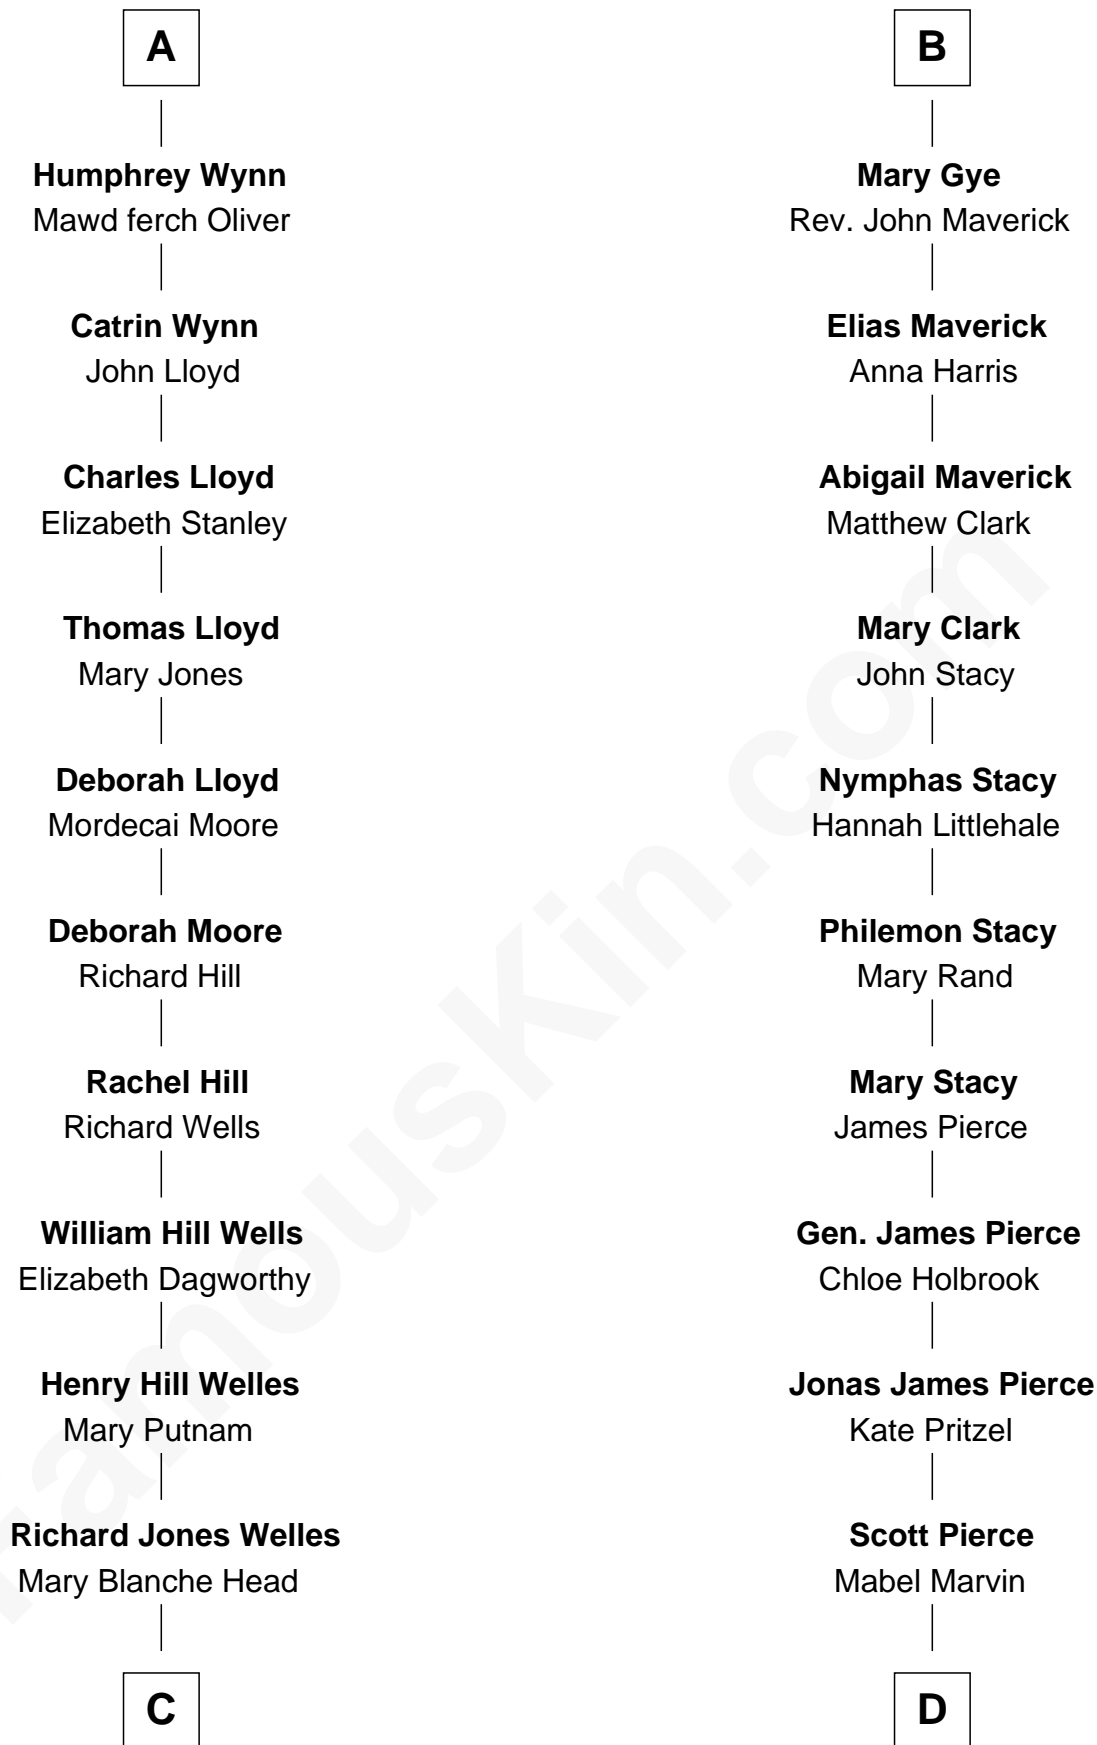

# FamousKin.com Relationship Chart of

**Orson Welles**

*Radio, Stage, and Movie Actor*

18th cousin of

**Barbara (Pierce) Bush**

*First Lady of President George H.W. Bush*

**Richard Fitzalan**  
Eleanor Plantagenet

**C**

**Richard Head Welles**

Beatrice Ives

**Orson Welles**

*Radio, Stage, and Movie Actor*

**D**

**Marvin Pierce**

Pauline Robinson

**Barbara (Pierce) Bush**

*First Lady of George H.W. Bush*

FamousKin.com