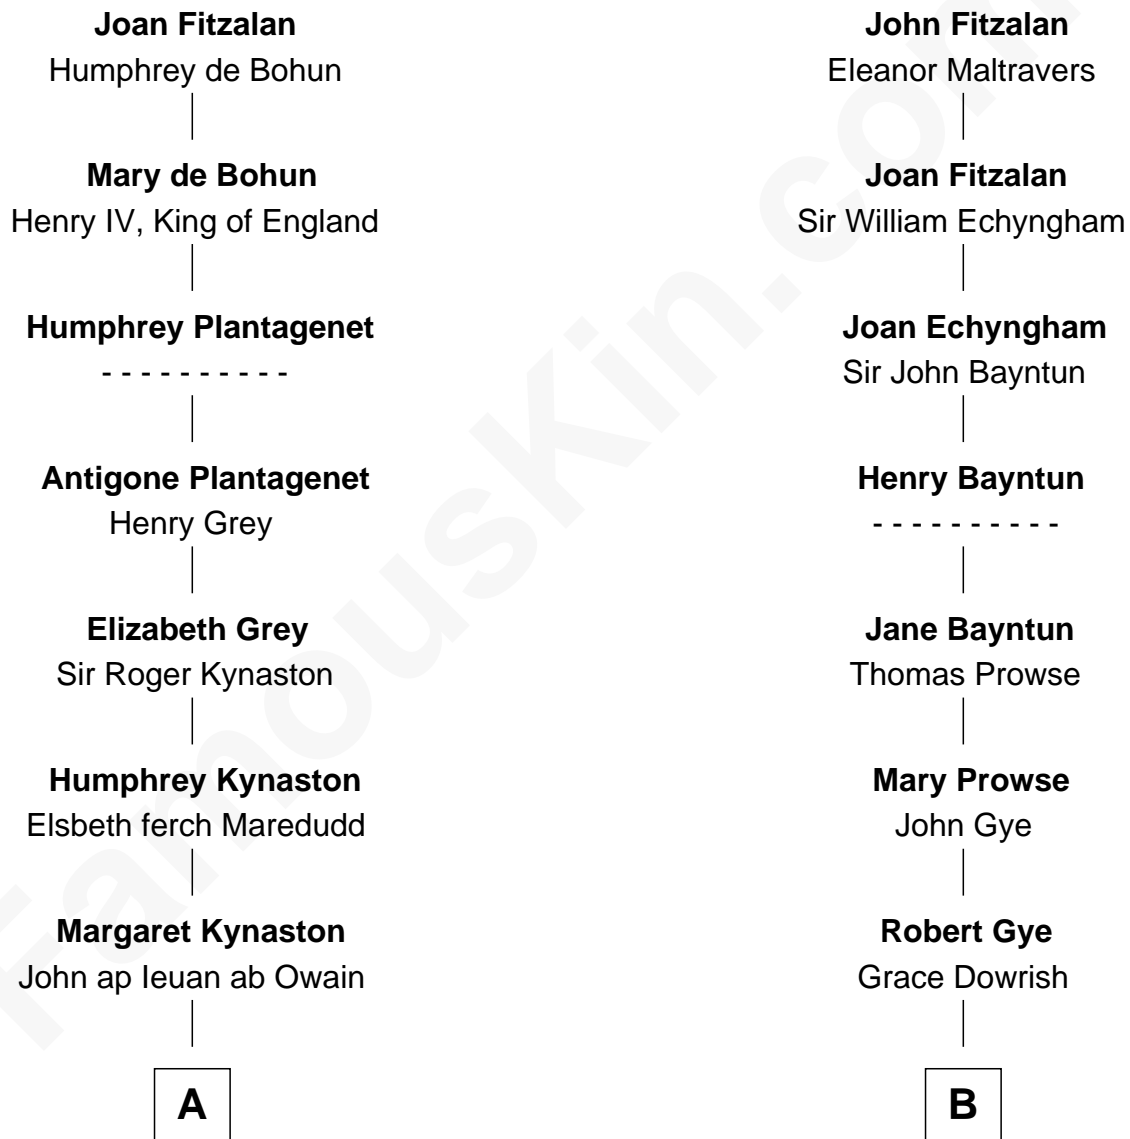

FamousKin.com Relationship Chart of

Orson Welles

Radio, Stage, and Movie Actor

18th cousin 1 time removed of

George W. Bush

43rd U.S. President

Richard Fitzalan
Eleanor Plantagenet

FamousKin.com