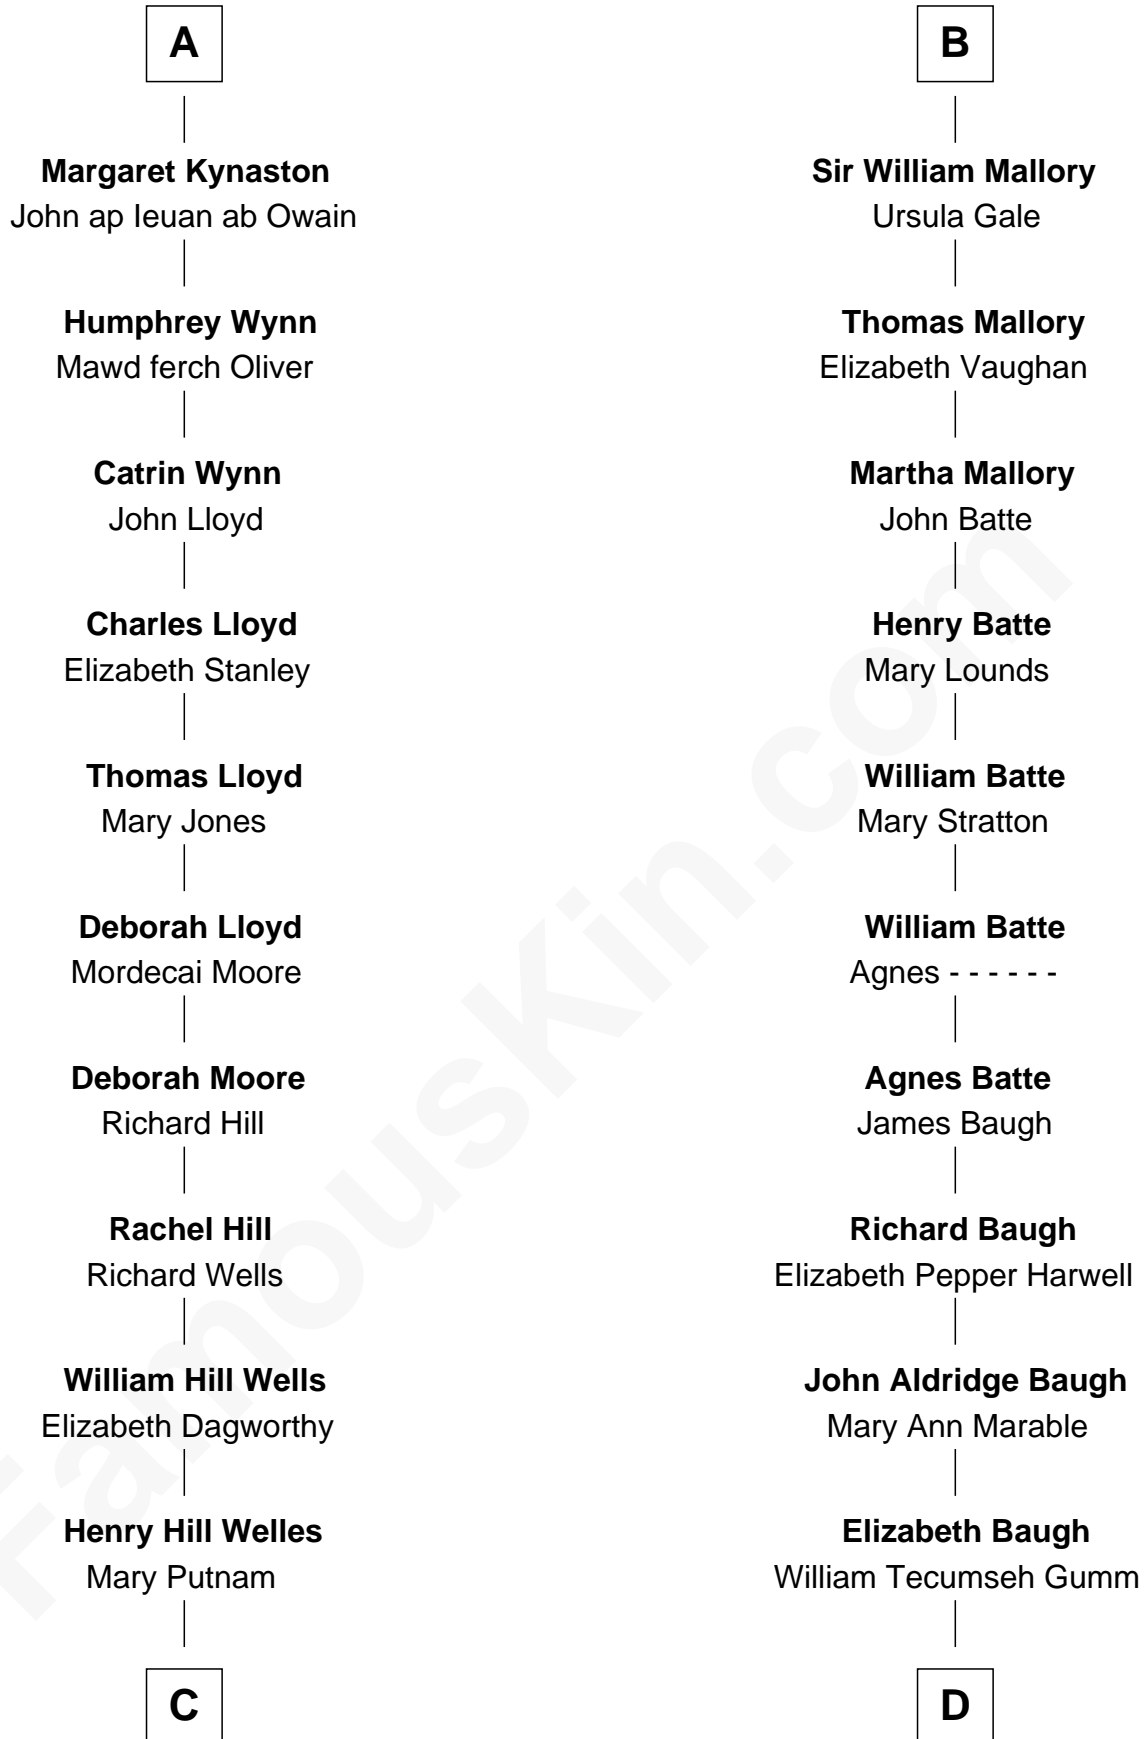

FamousKin.com Relationship Chart of

Orson Welles

Radio, Stage, and Movie Actor

18th cousin 1 time removed of

Judy Garland

Singer and Movie Actress

C

Richard Jones Welles

Mary Blanche Head

Richard Head Welles

Beatrice Ives

Orson Welles

Radio, Stage, and Movie Actor

D

Francis Avent Gumm

Ethel Marian Milne