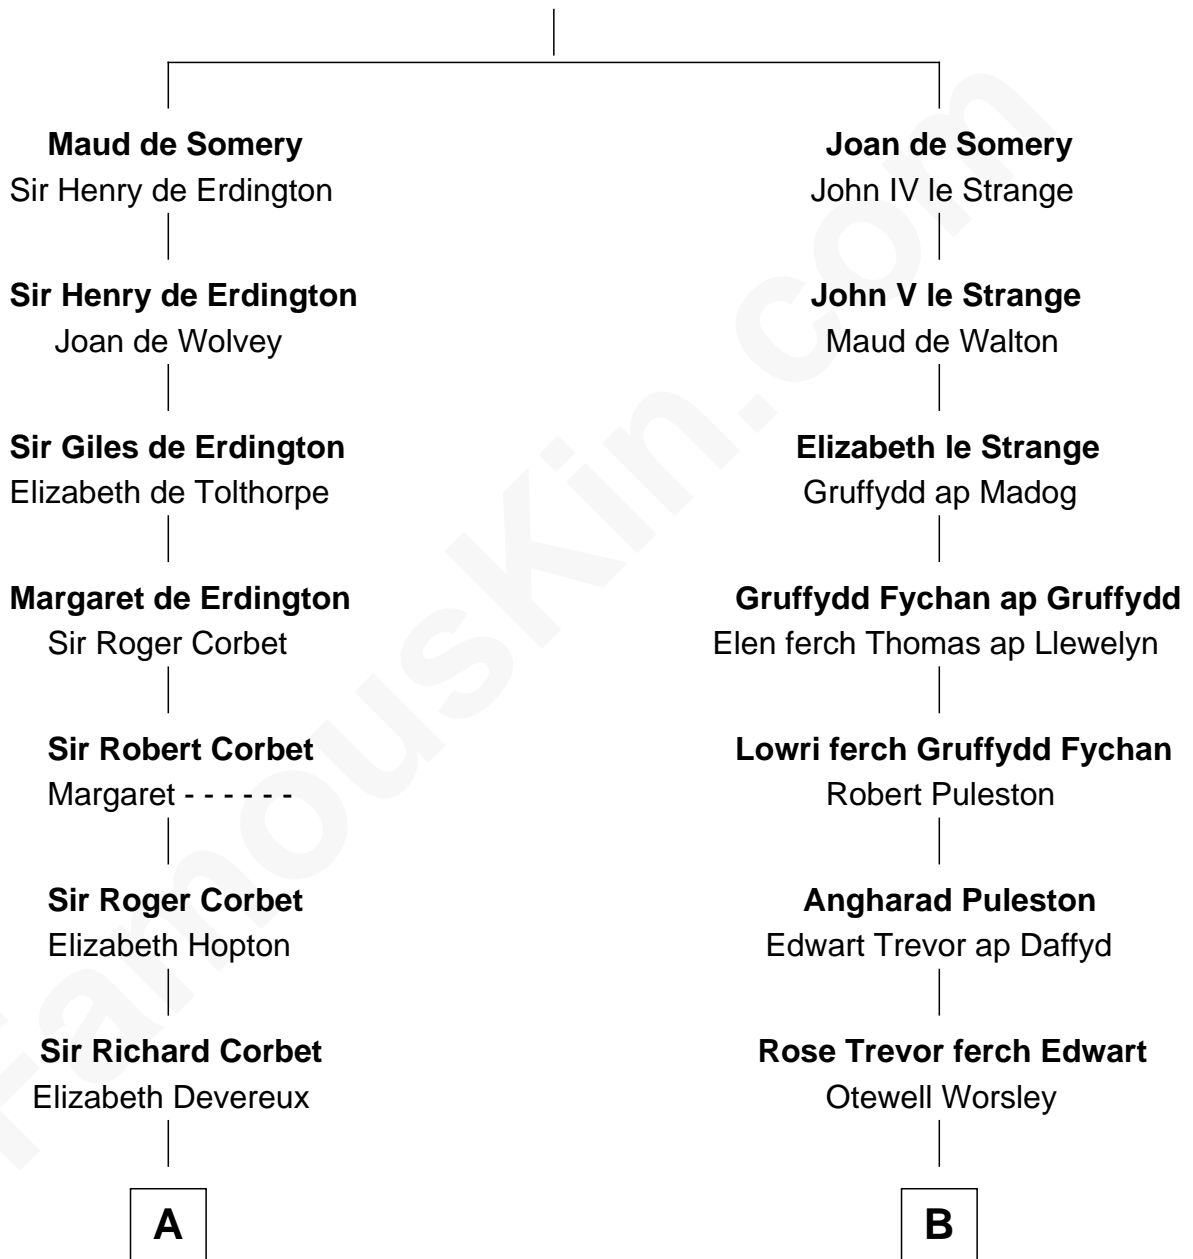

## Relationship Chart of

### Orson Welles

*Radio, Stage, and Movie Actor*

18th cousin 2 times removed of

### Eliphalet Remington

*Founder of Remington Arms Company*

**Sir Roger de Somery**

Nichole d'Aubenev

**C**

**Henry Hill Welles**

Mary Putnam

**Richard Jones Welles**