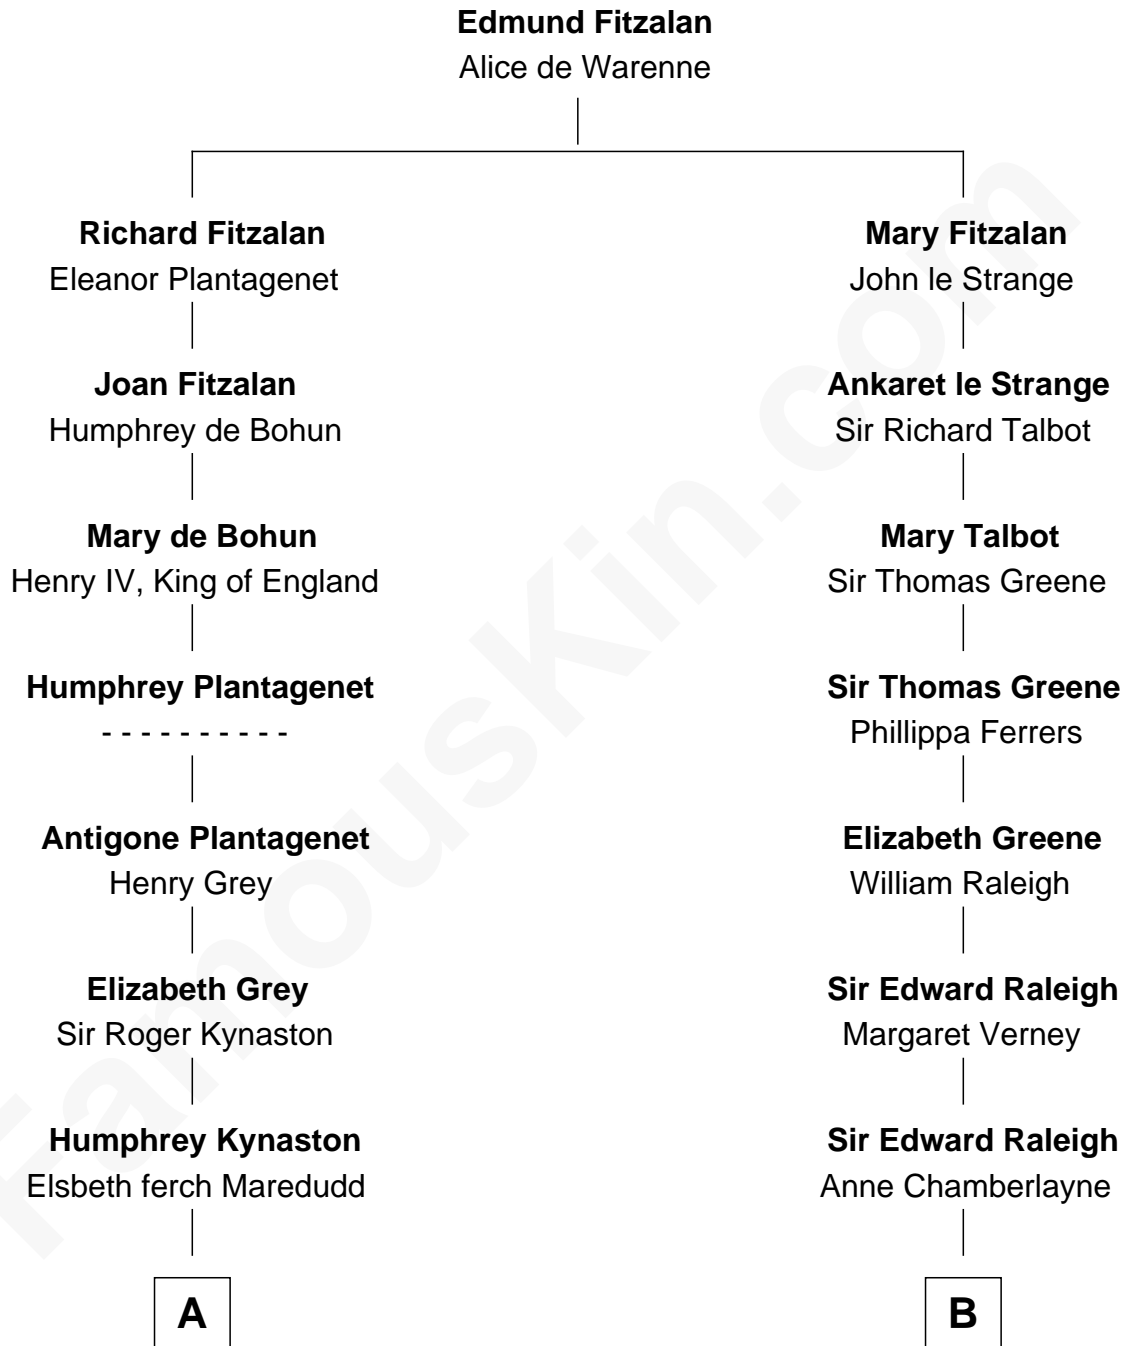

FamousKin.com

Relationship Chart of

Orson Welles

Radio, Stage, and Movie Actor

17th cousin 2 times removed of

Lucretia (Rudolph) Garfield

First Lady of President James Garfield

C