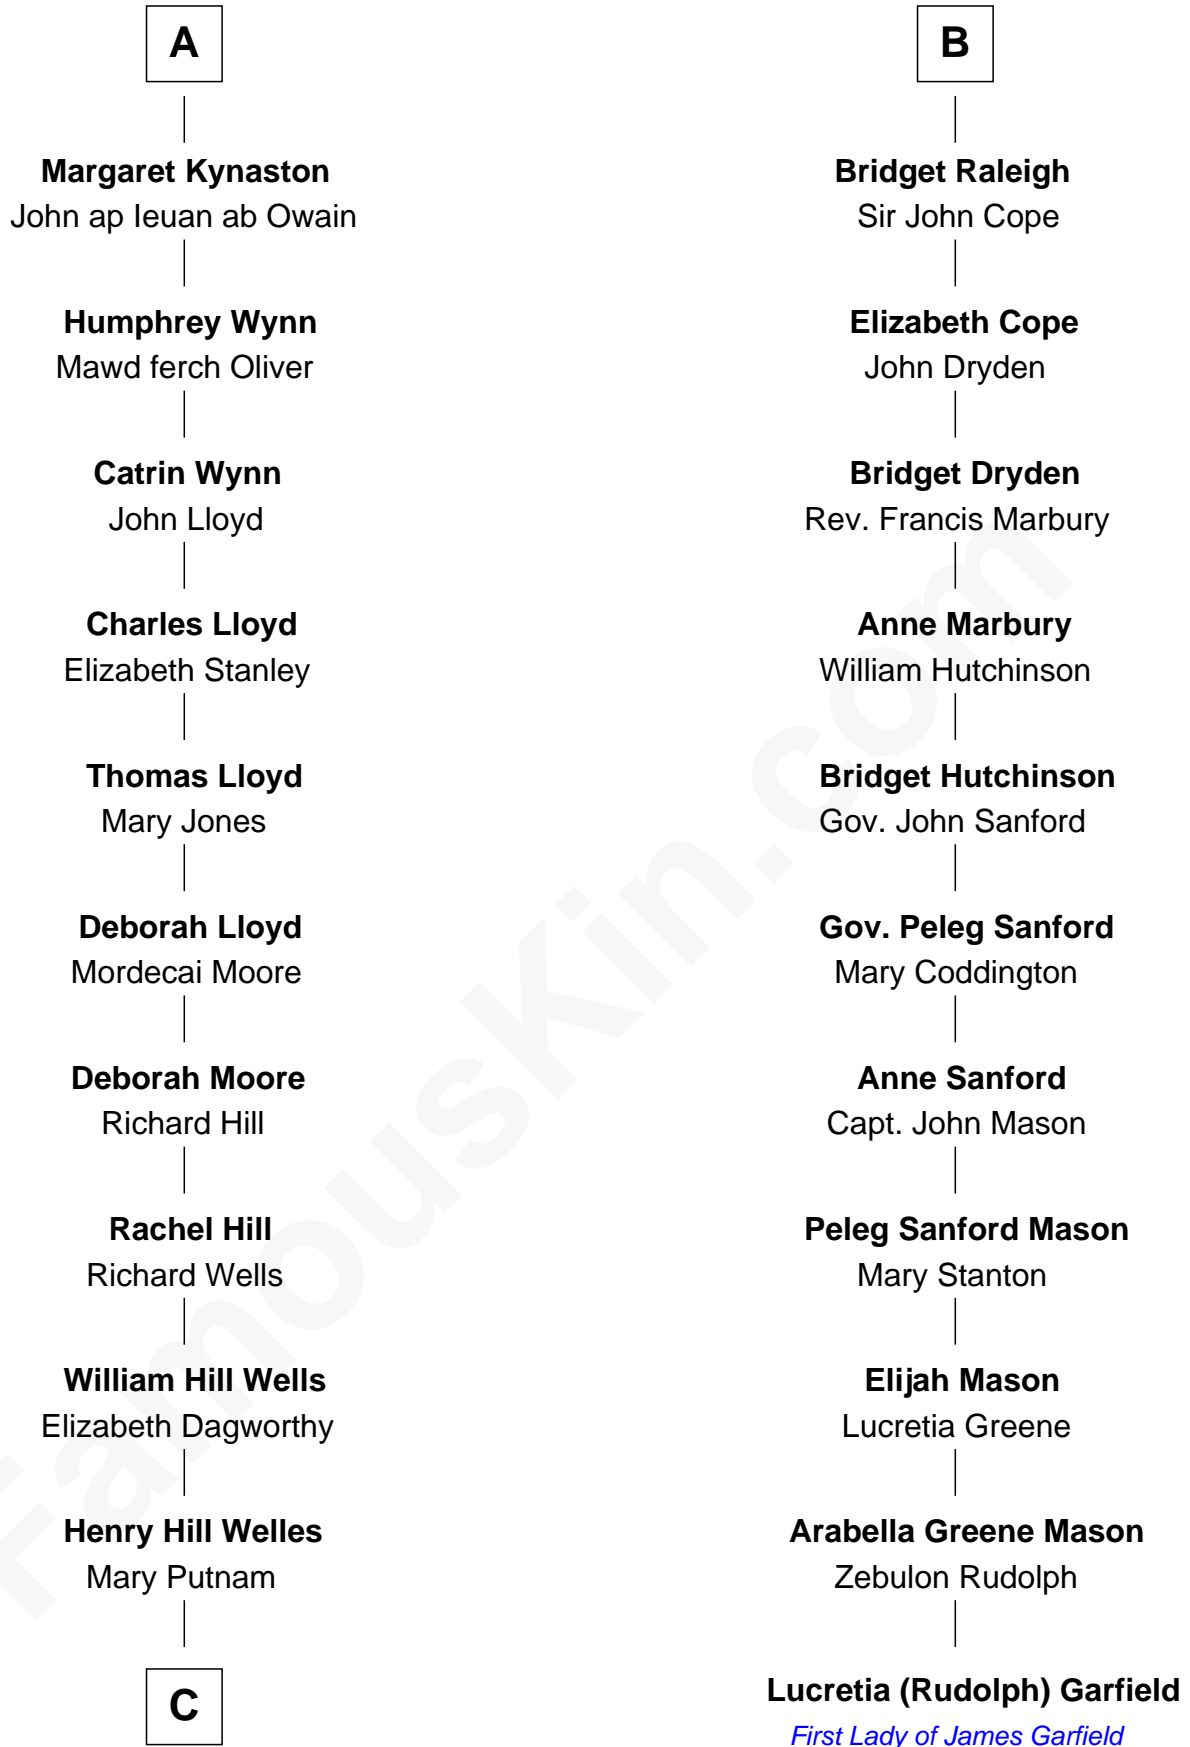

FamousKin.com

Relationship Chart of

Orson Welles

Radio, Stage, and Movie Actor

17th cousin 2 times removed of

Lucretia (Rudolph) Garfield

First Lady of President James Garfield

C