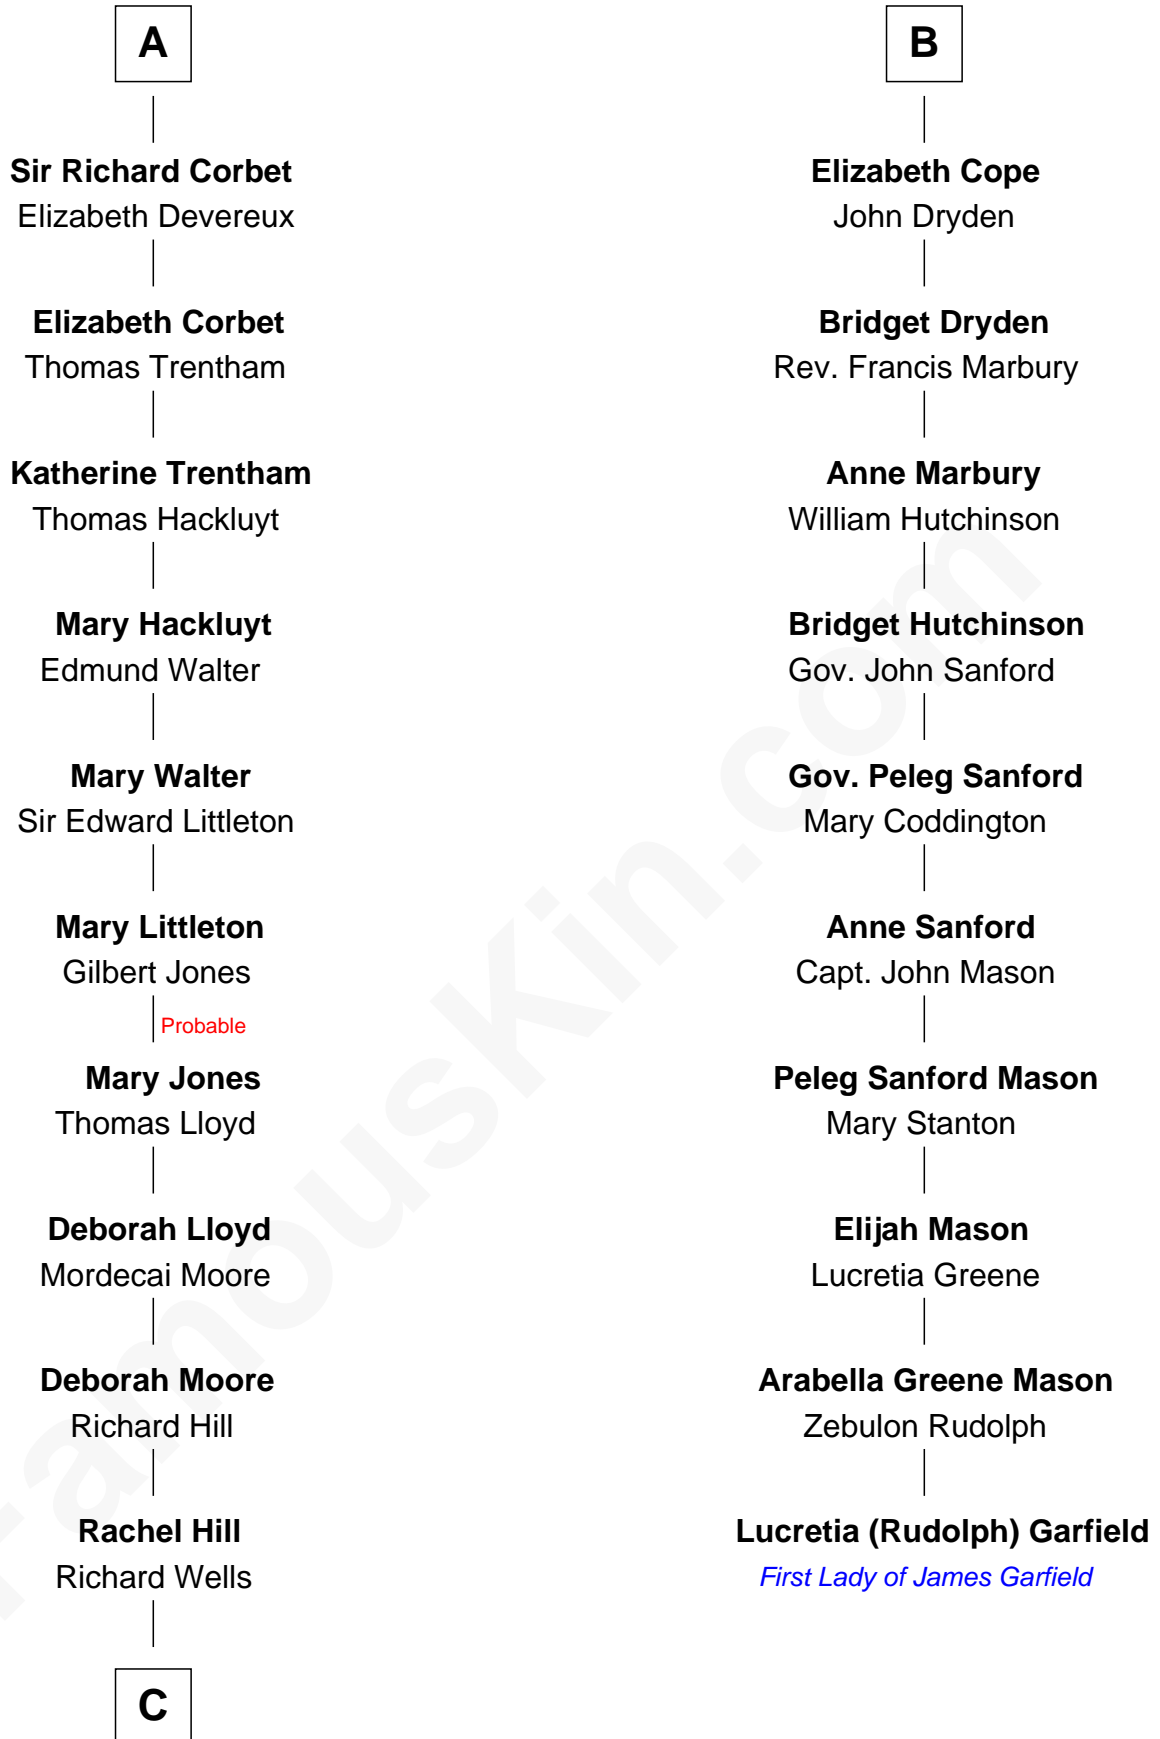

Pernel le Boteler

Elizabeth Talbot

Sir Henry de Grey

Richard Grey

Blanche de la Vache

Alice Grey

Sir William Burley

Elizabeth Burley

Sir Richard Talbot

Ankaret le Strange

Mary Talbot

Sir Thomas Greene

Sir Thomas Greene

Phillippa Ferrers

Elizabeth Greene

William Raleigh

Sir Edward Raleigh

Margaret Verney

Sir Edward Raleigh

Anne Chamberlayne

Bridget Raleigh

Sir John Cope

B

C