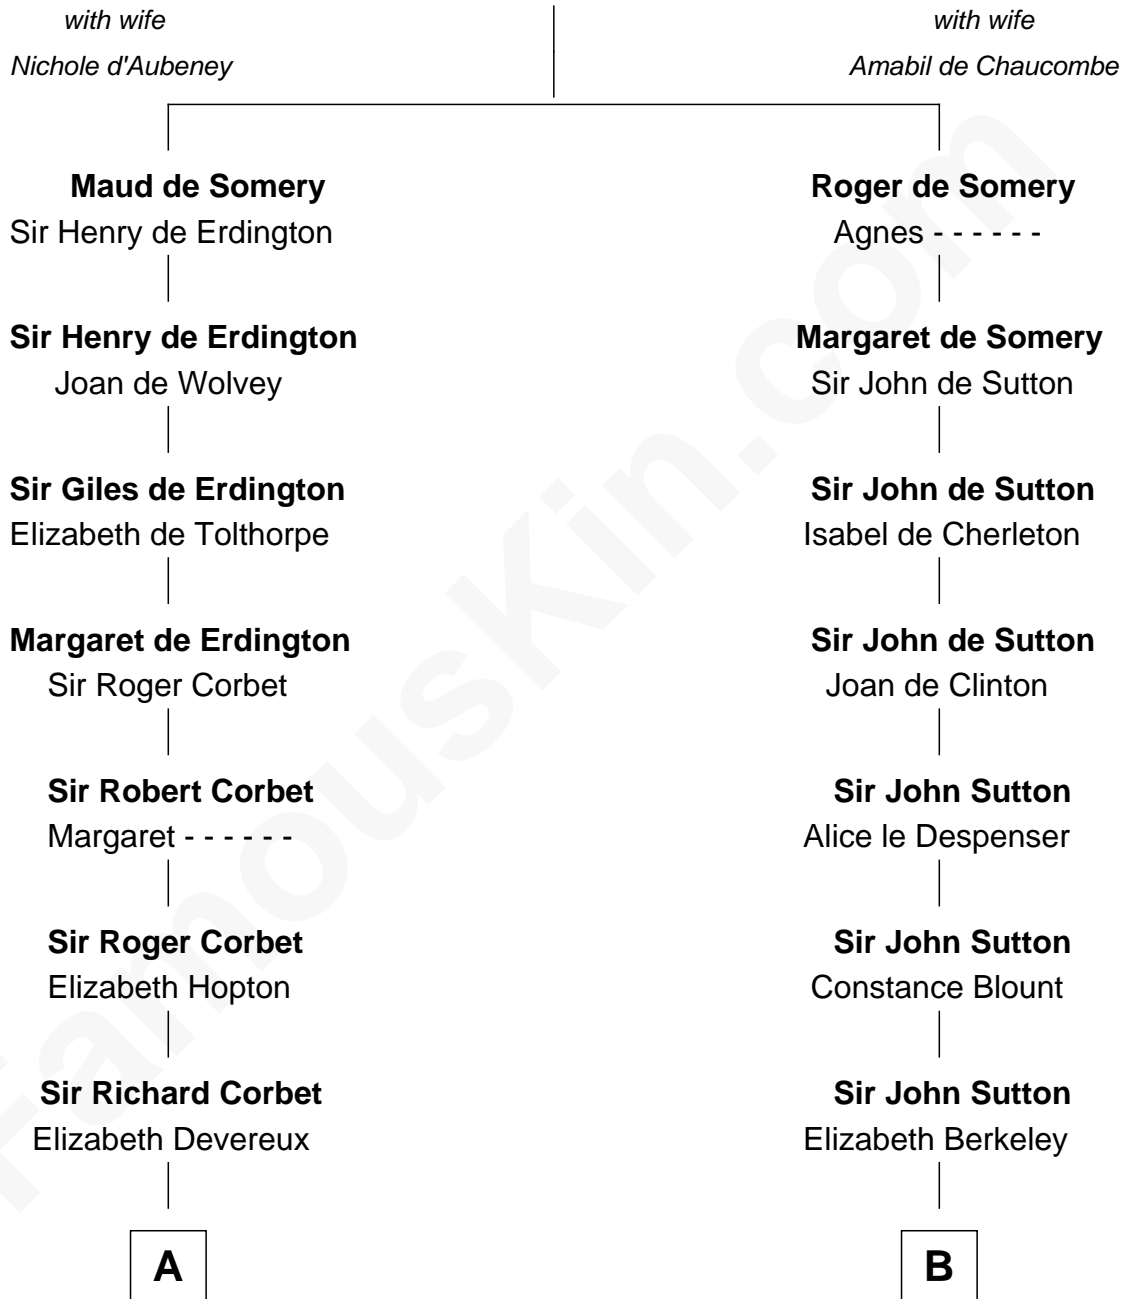

# FamousKin.com Relationship Chart of

**Orson Welles**

*Radio, Stage, and Movie Actor*

17th cousin 3 times removed of

**George Mason**

*Father of the U.S. Bill of Rights*

## Sir Roger de Somery

**C**

Henry Hill Welles

Mary Putnam

Richard Jones Welles

Mary Blanche Head

Richard Head Welles

Beatrice Ives