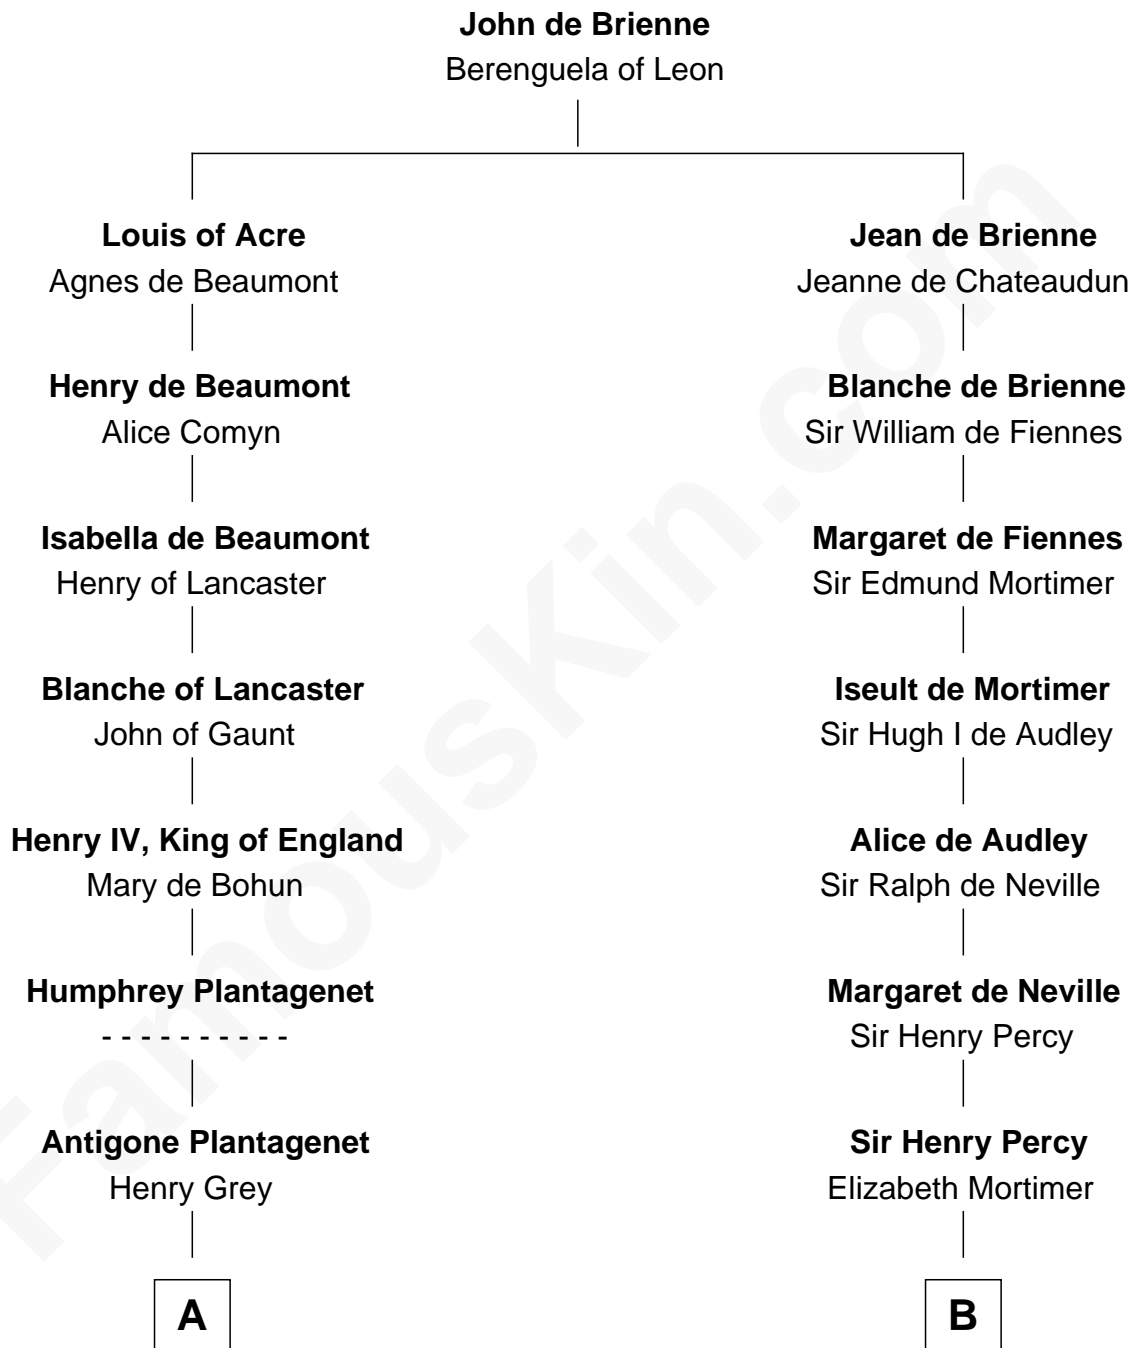

# FamousKin.com Relationship Chart of

**Orson Welles**

*Radio, Stage, and Movie Actor*

19th cousin 2 times removed of

**George Mason**

*Father of the U.S. Bill of Rights*

**C**

**William Hill Wells**  
Elizabeth Dagworthy

**Henry Hill Welles**  
Mary Putnam

**Richard Jones Welles**  
Mary Blanche Head

**Richard Head Welles**  
Beatrice Ives

**Orson Welles**  
*Radio, Stage, and Movie Actor*

**D**

**Stephens Thompson**  
Dorothea Tanton

**Ann Thompson**  
George Mason

**George Mason**  
*Father of Bill of Rights*