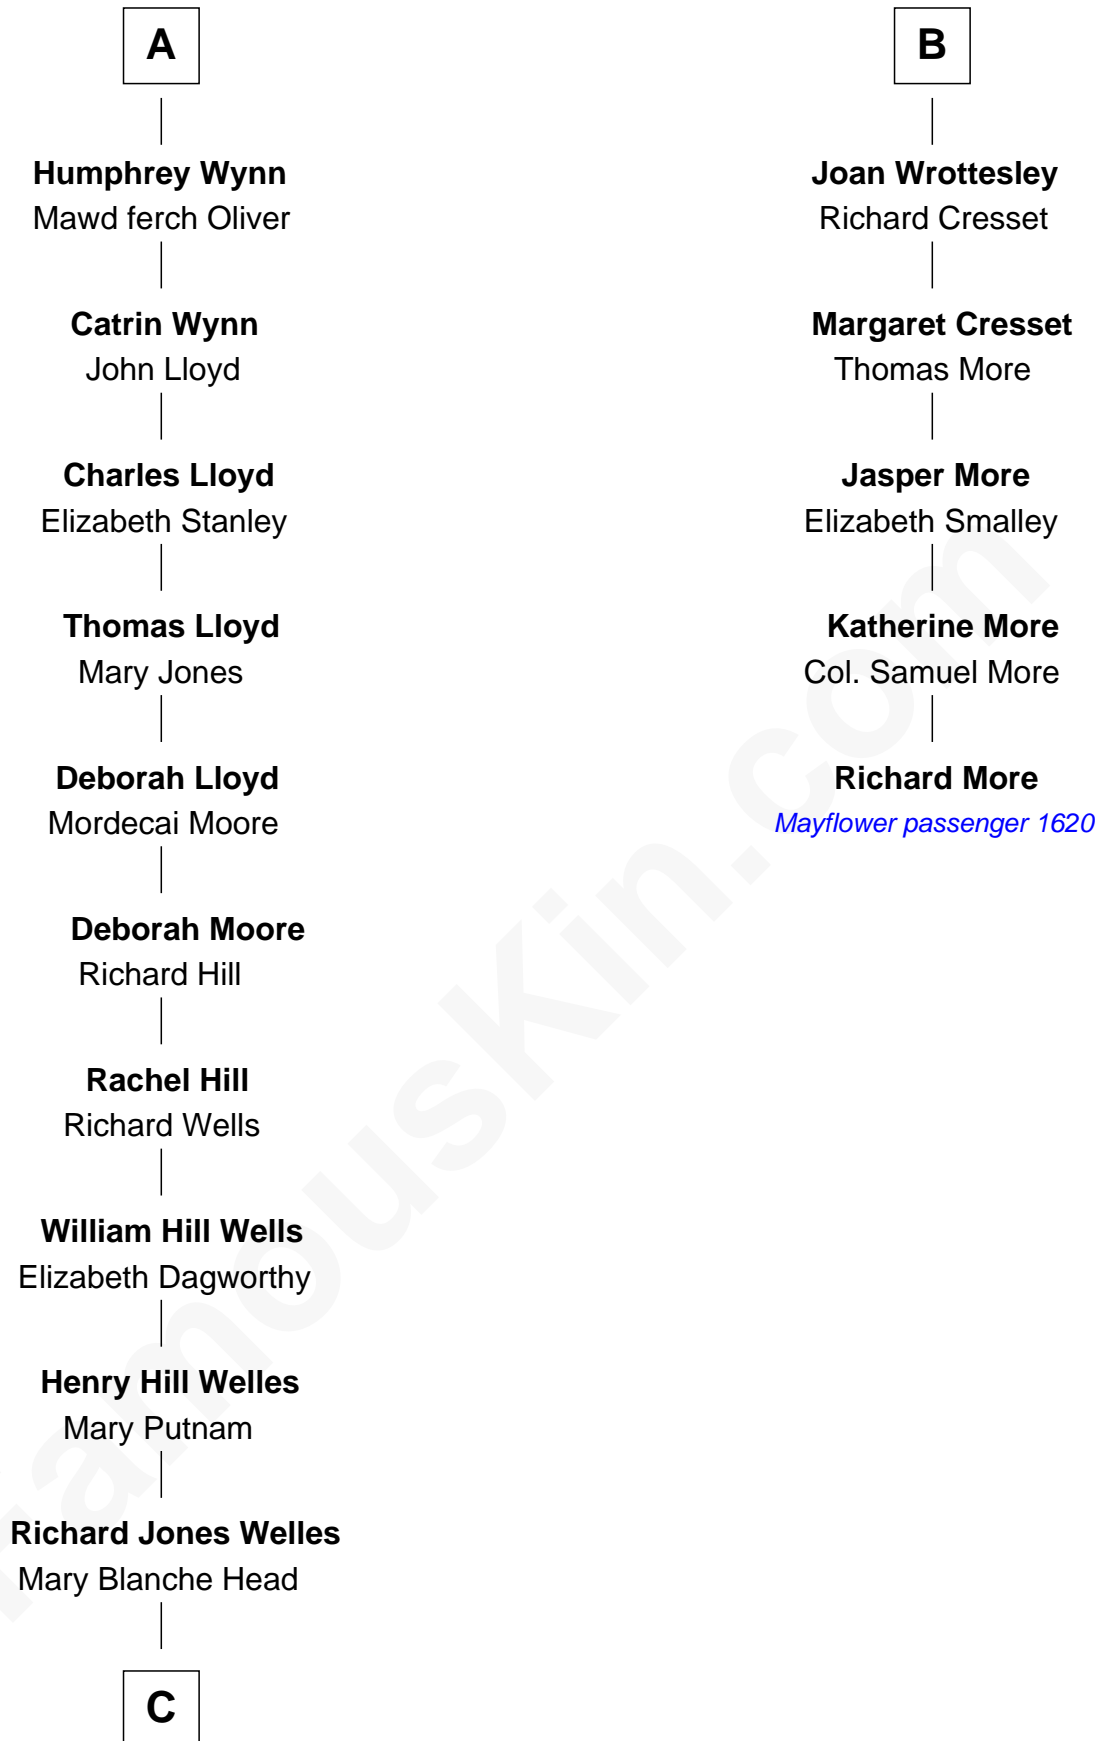

FamousKin.com

Relationship Chart of Orson Welles

Radio, Stage, and Movie Actor

11th cousin 7 times removed of

Richard More

(c1614 - c1696) Mayflower passenger 1620

MAYFLOWER

C