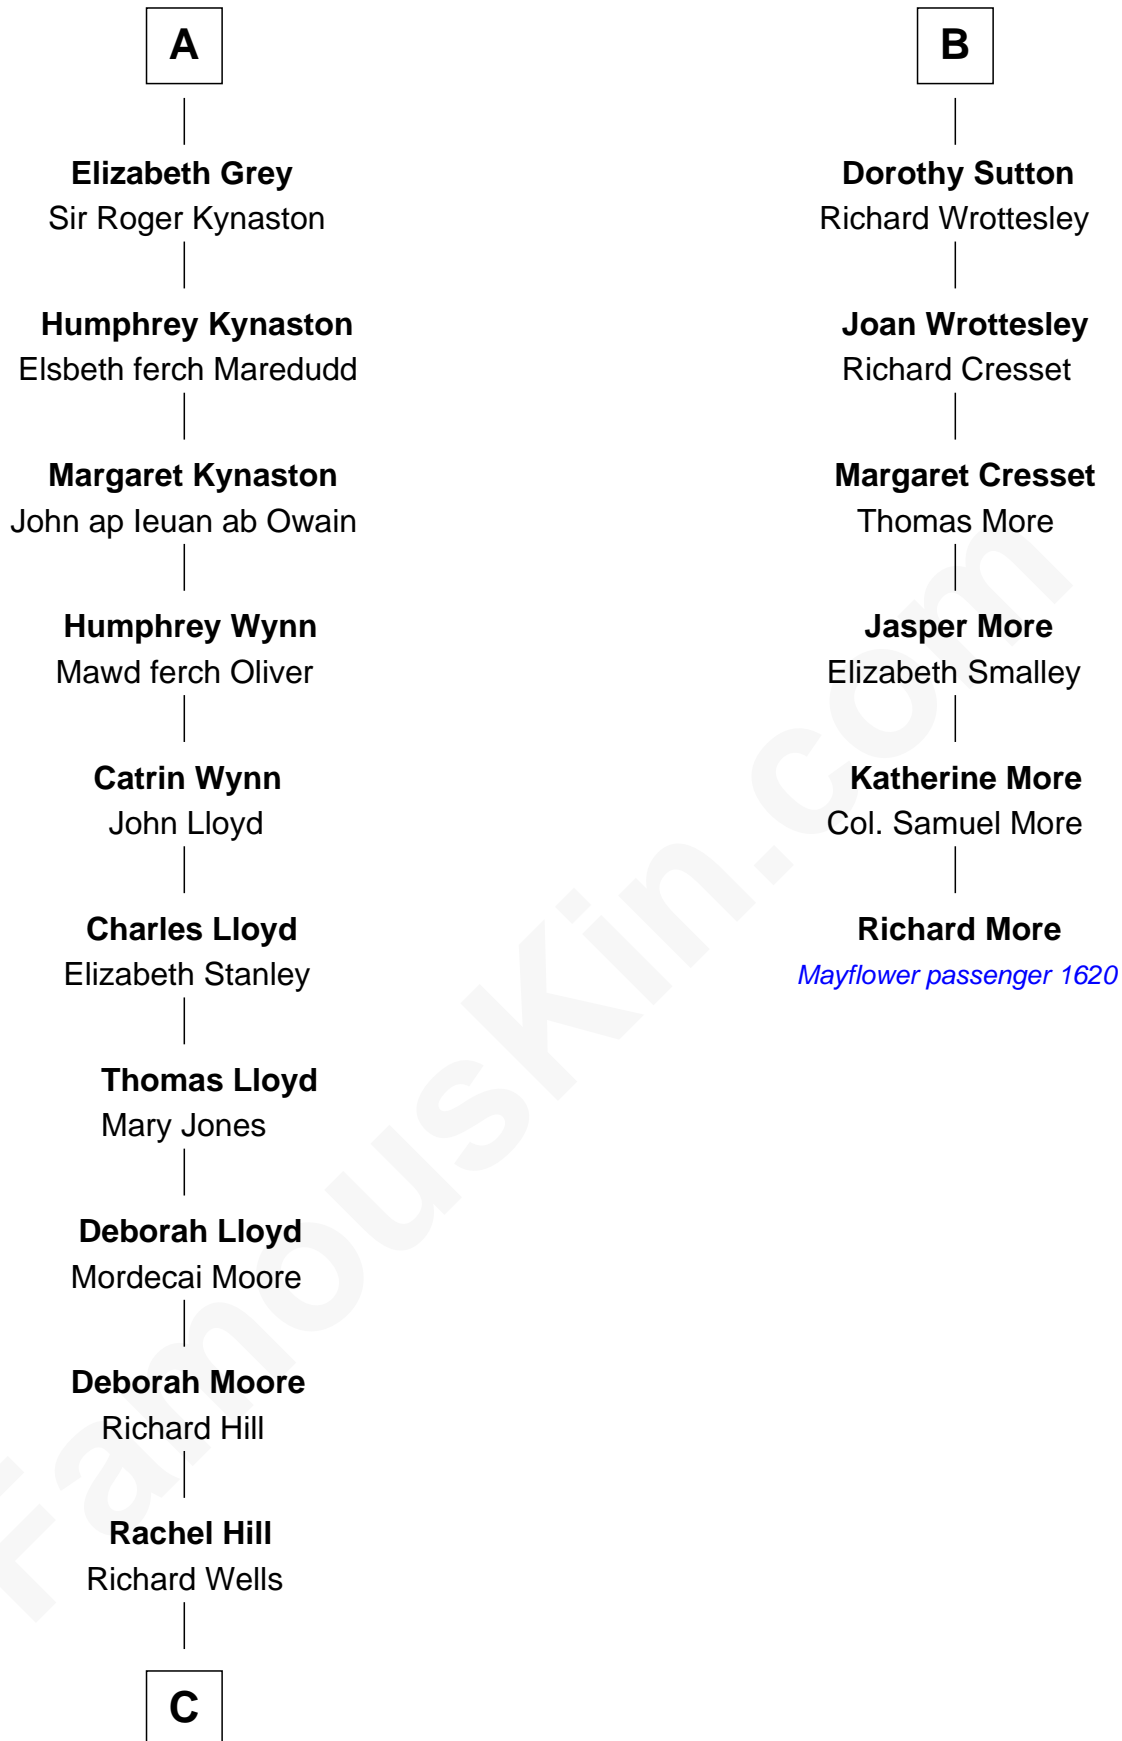

# FamousKin.com Relationship Chart of

**Orson Welles**

*Radio, Stage, and Movie Actor*

12th cousin 9 times removed of

**Richard More**

*(c1614 - c1696) Mayflower passenger 1620*

**MAYFLOWER**

**C**

**William Hill Wells**  
Elizabeth Dagworthy

**Henry Hill Welles**  
Mary Putnam

**Richard Jones Welles**  
Mary Blanche Head

**Richard Head Welles**  
Beatrice Ives

**Orson Welles**  
*Radio, Stage, and Movie Actor*