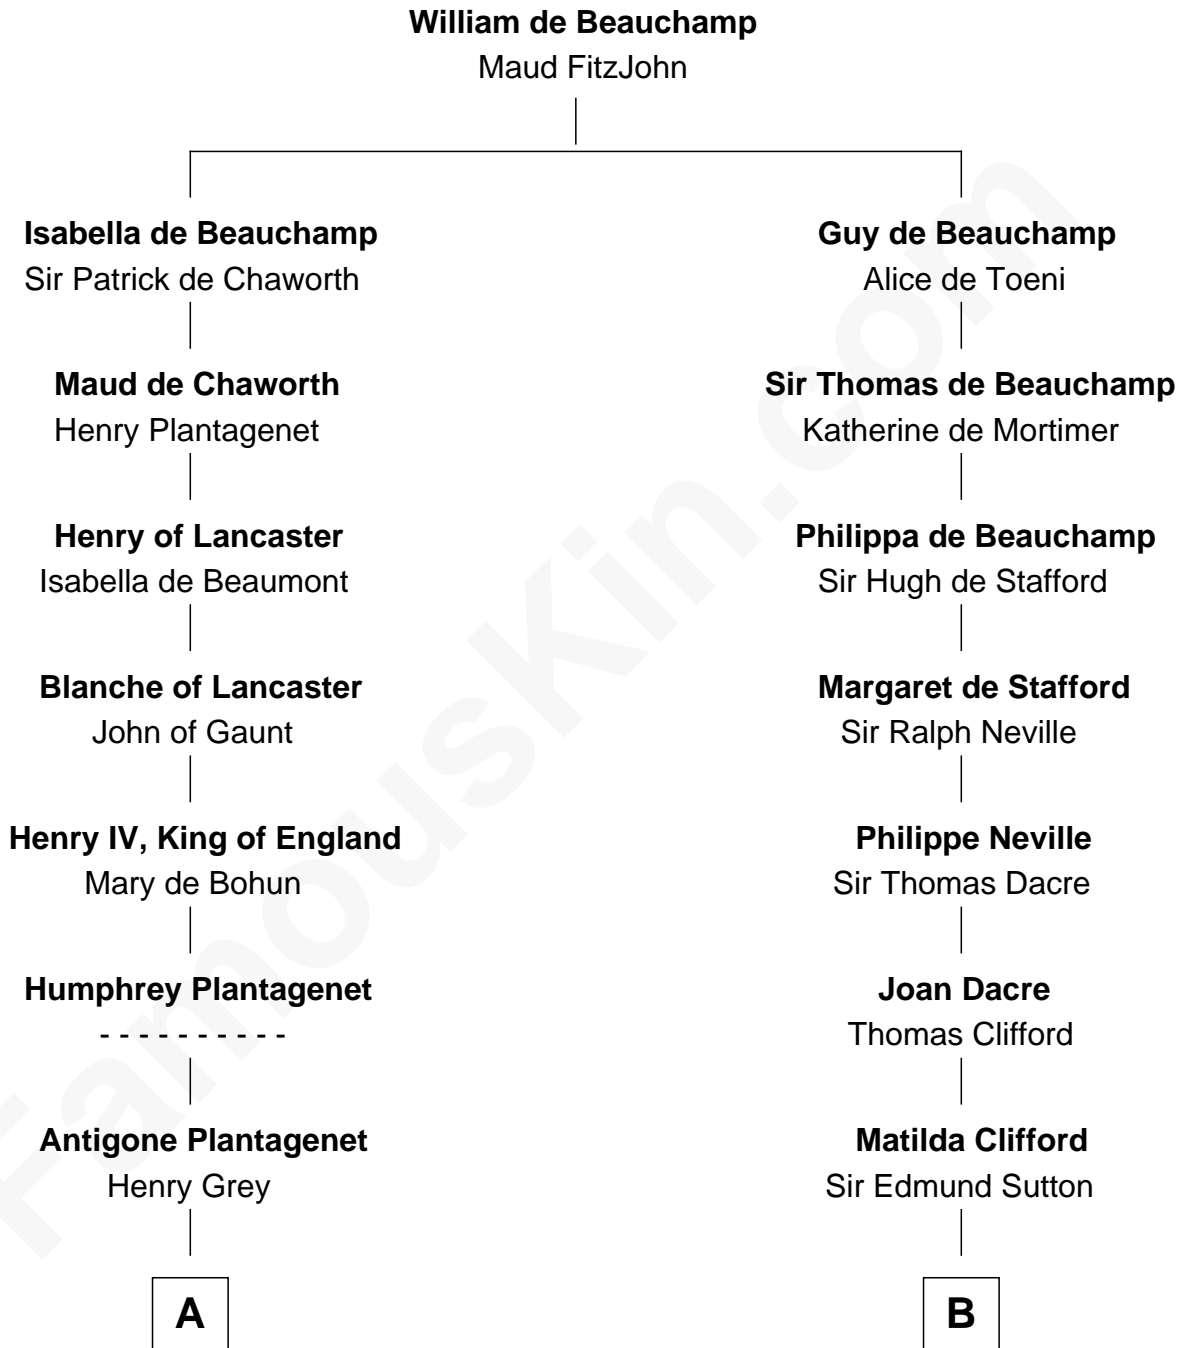

# FamousKin.com Relationship Chart of

**Orson Welles**

*Radio, Stage, and Movie Actor*

12th cousin 9 times removed of

**Richard More**

*(c1614 - c1696) Mayflower passenger 1620*

**MAYFLOWER**

**C**

**William Hill Wells**  
Elizabeth Dagworthy

**Henry Hill Welles**  
Mary Putnam

**Richard Jones Welles**  
Mary Blanche Head

**Richard Head Welles**  
Beatrice Ives

**Orson Welles**  
*Radio, Stage, and Movie Actor*