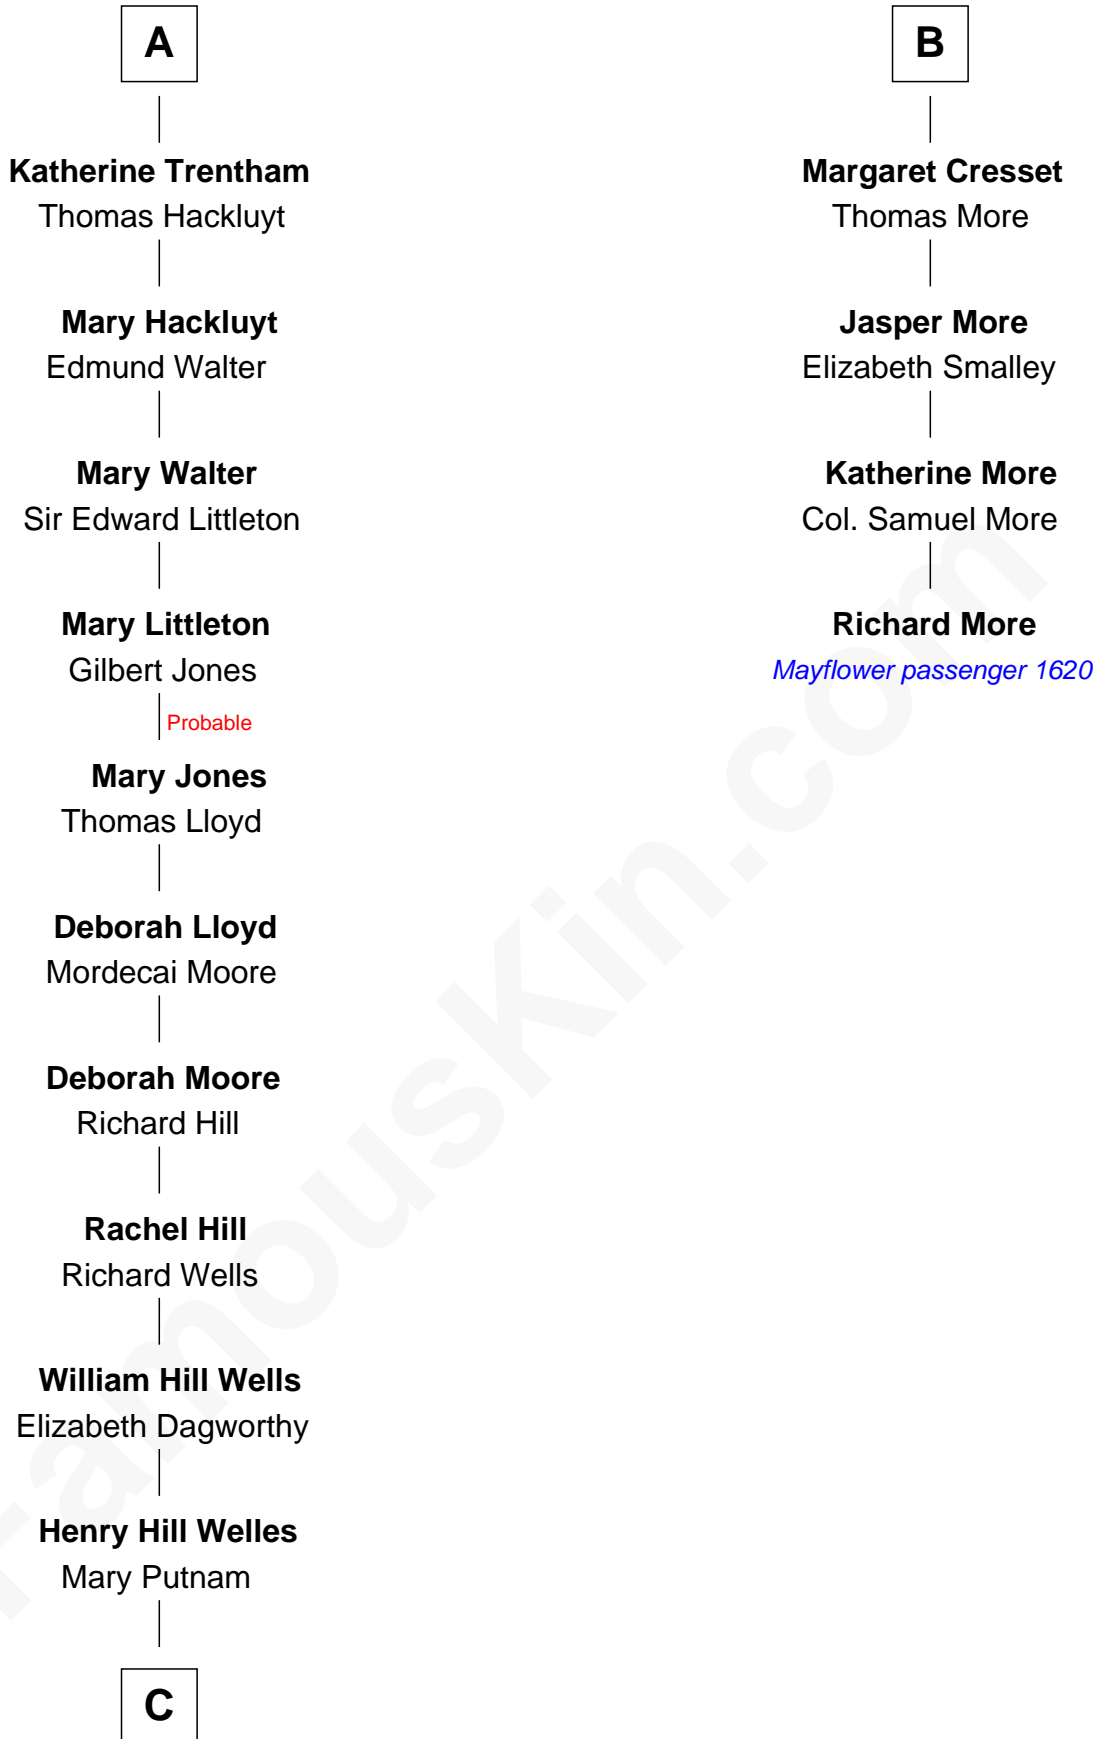

FamousKin.com

Relationship Chart of

Orson Welles

Radio, Stage, and Movie Actor

10th cousin 9 times removed of

Richard More

(c1614 - c1696) Mayflower passenger 1620

MAYFLOWER