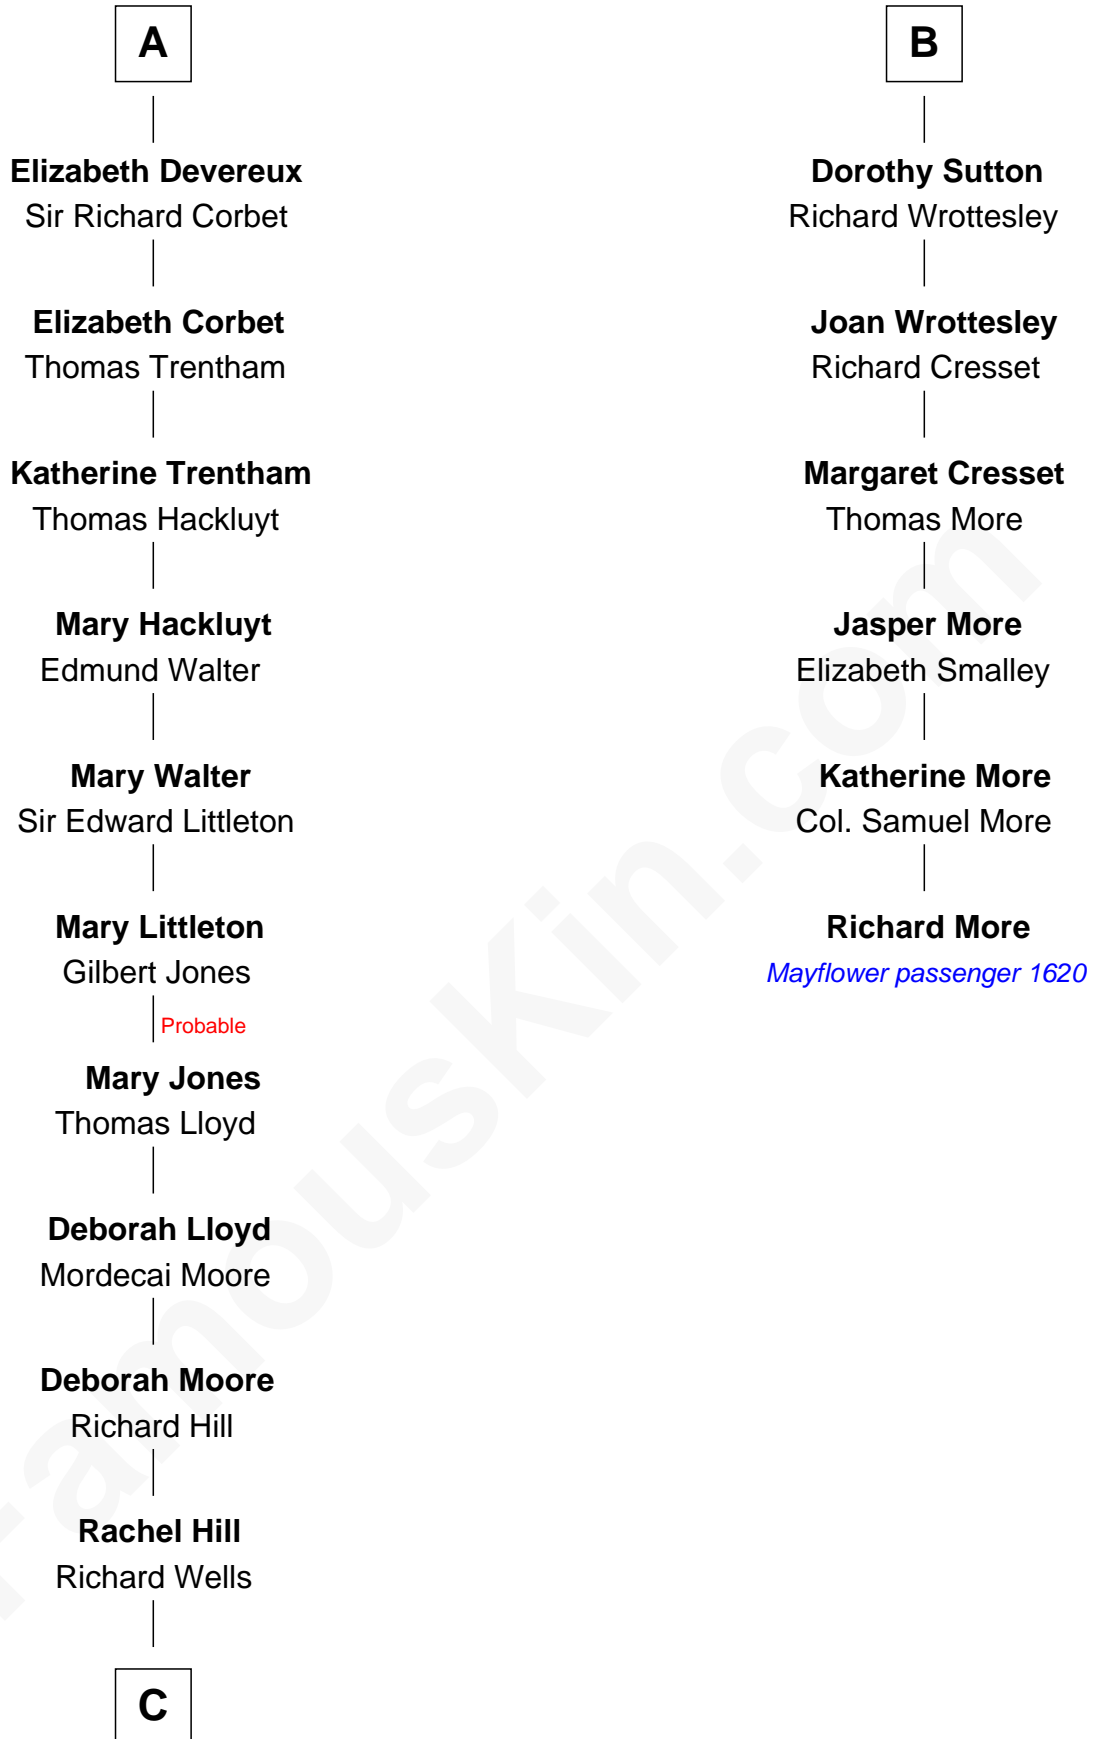

FamousKin.com

Relationship Chart of Orson Welles

Radio, Stage, and Movie Actor

12th cousin 9 times removed of

Richard More

(c1614 - c1696) Mayflower passenger 1620

MAYFLOWER

C