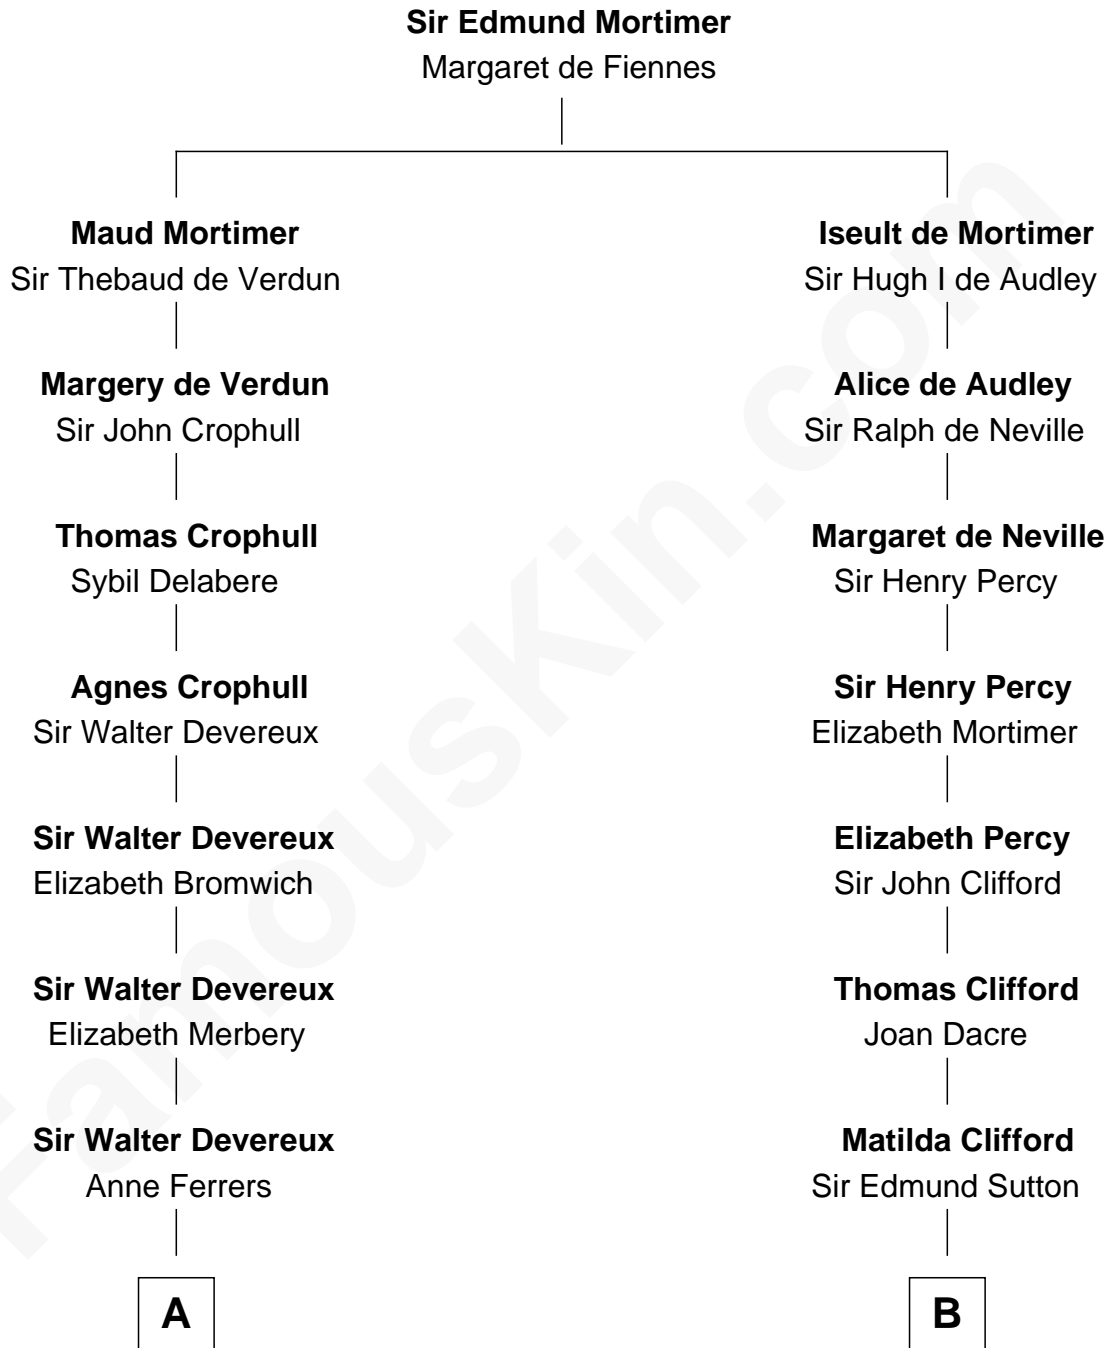

FamousKin.com

Relationship Chart of Orson Welles

Radio, Stage, and Movie Actor

12th cousin 9 times removed of

Richard More

(c1614 - c1696) Mayflower passenger 1620

MAYFLOWER

C