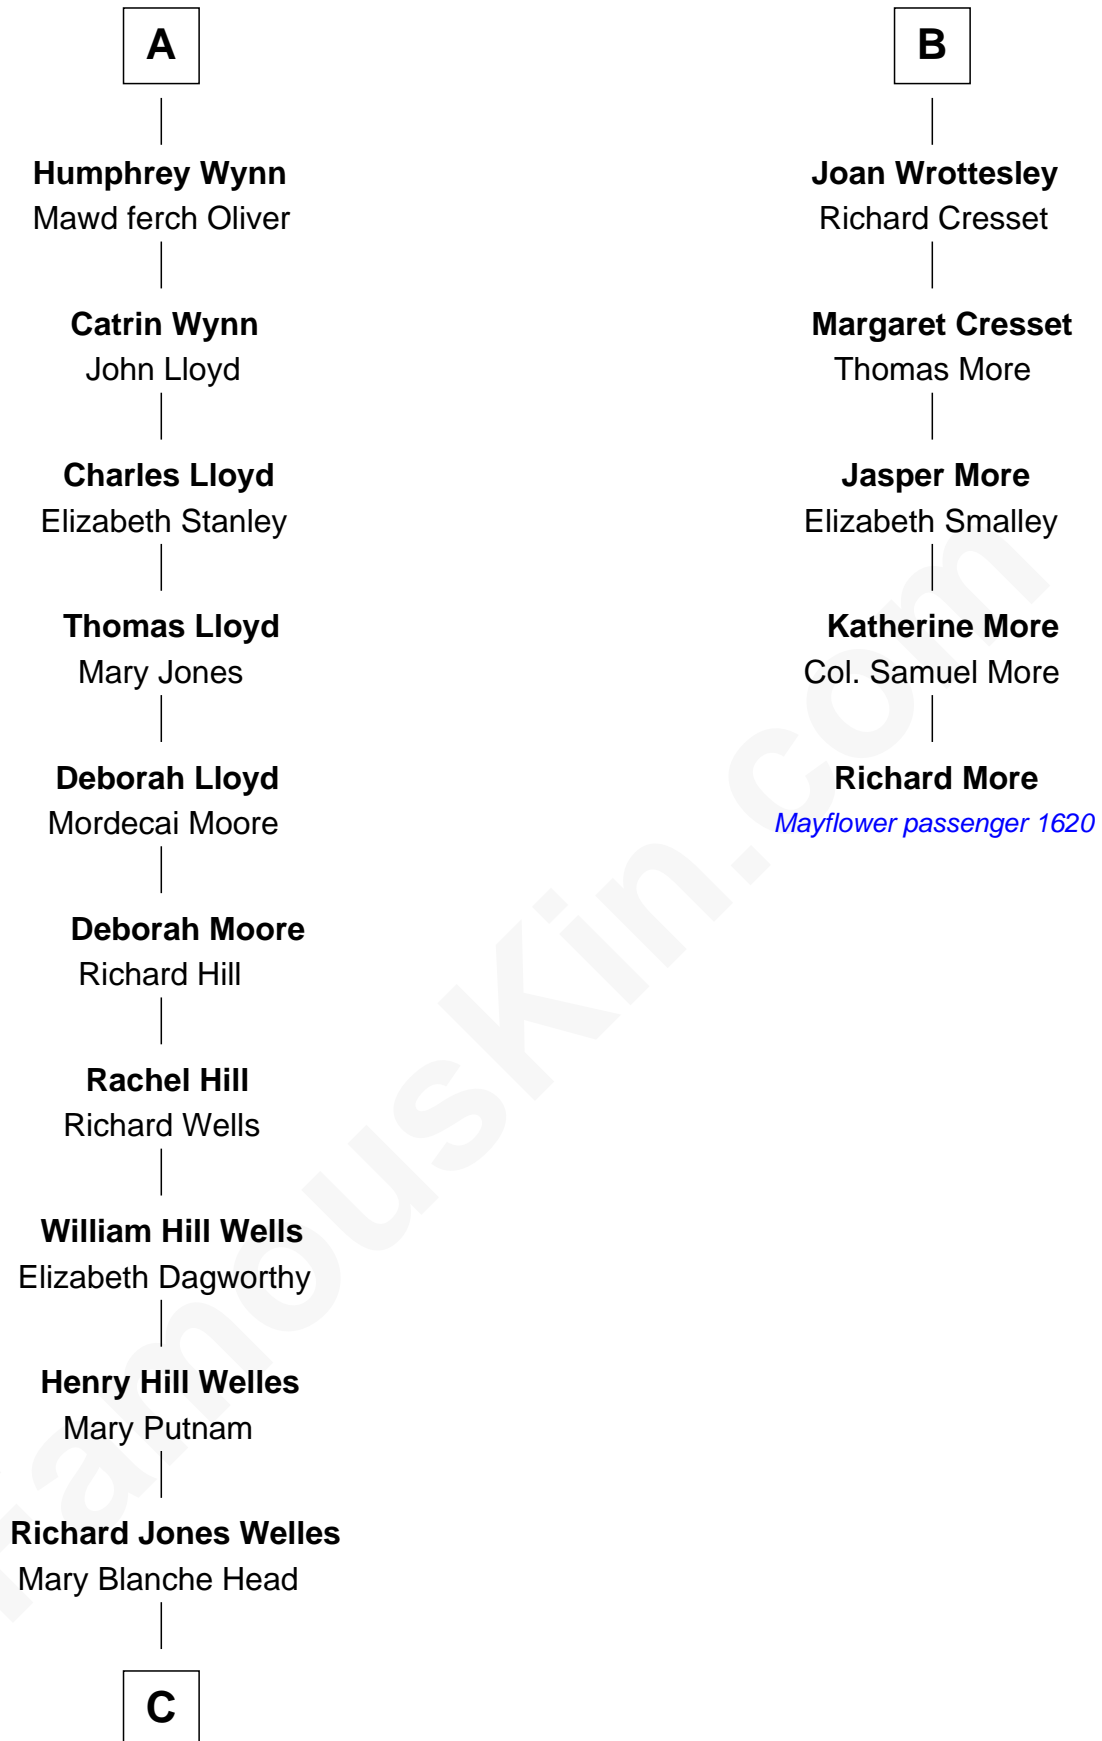

FamousKin.com

Relationship Chart of

Orson Welles

Radio, Stage, and Movie Actor

11th cousin 7 times removed of

Richard More

(c1614 - c1696) Mayflower passenger 1620

MAYFLOWER