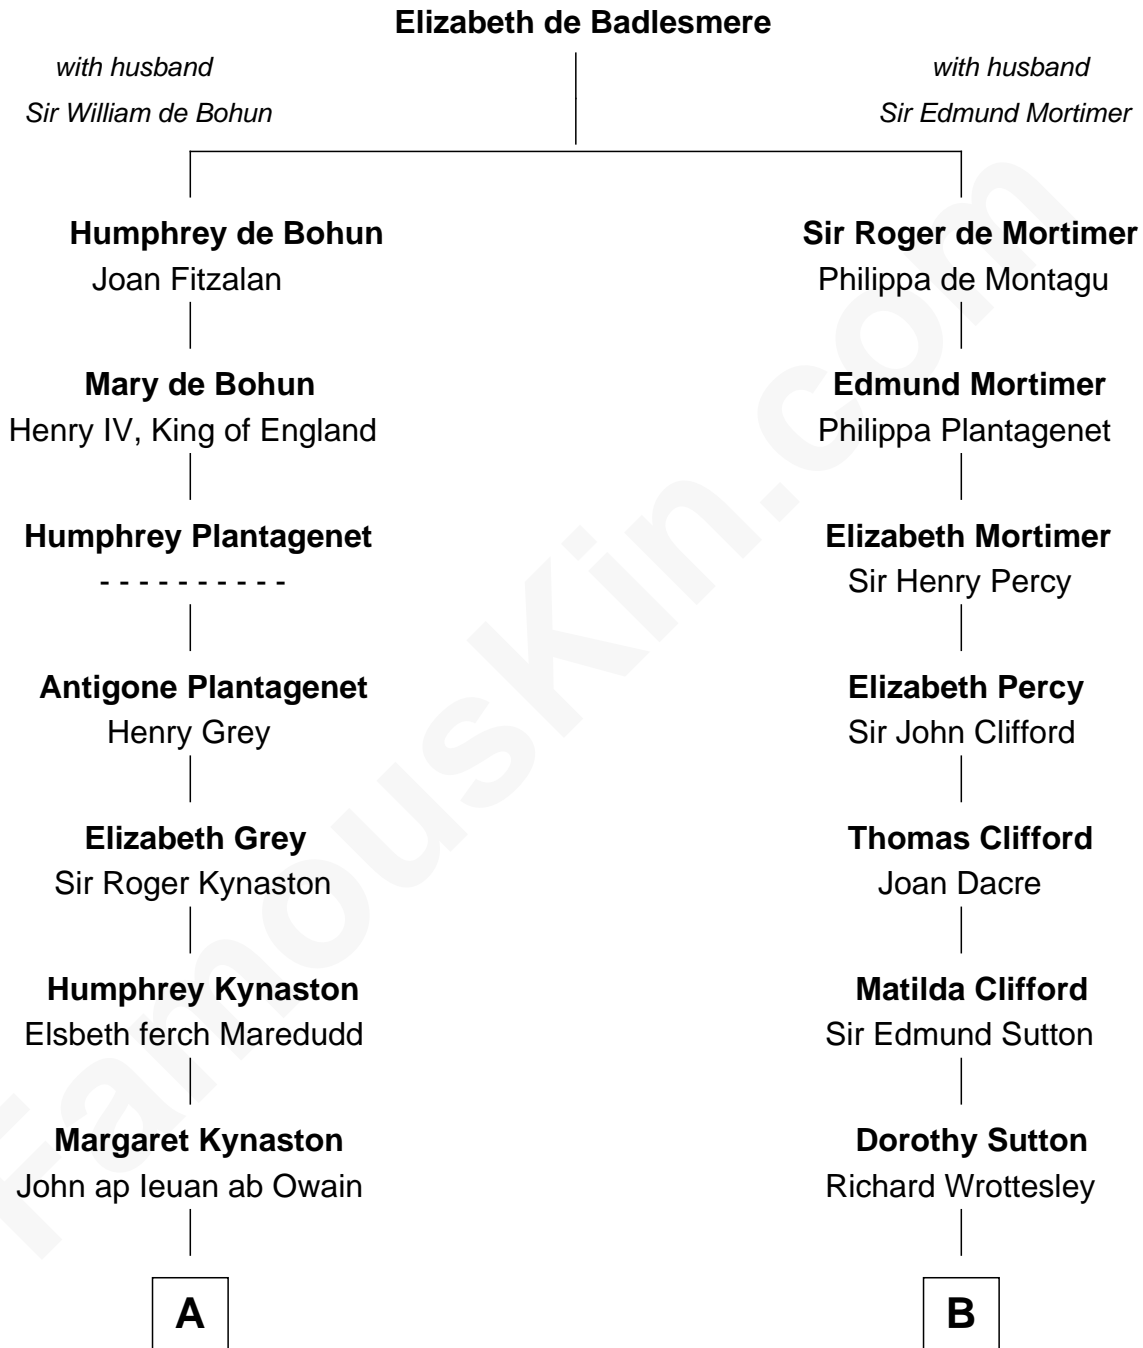

FamousKin.com

Relationship Chart of

Orson Welles

Radio, Stage, and Movie Actor

11th cousin 7 times removed of

Richard More

(c1614 - c1696) Mayflower passenger 1620

MAYFLOWER