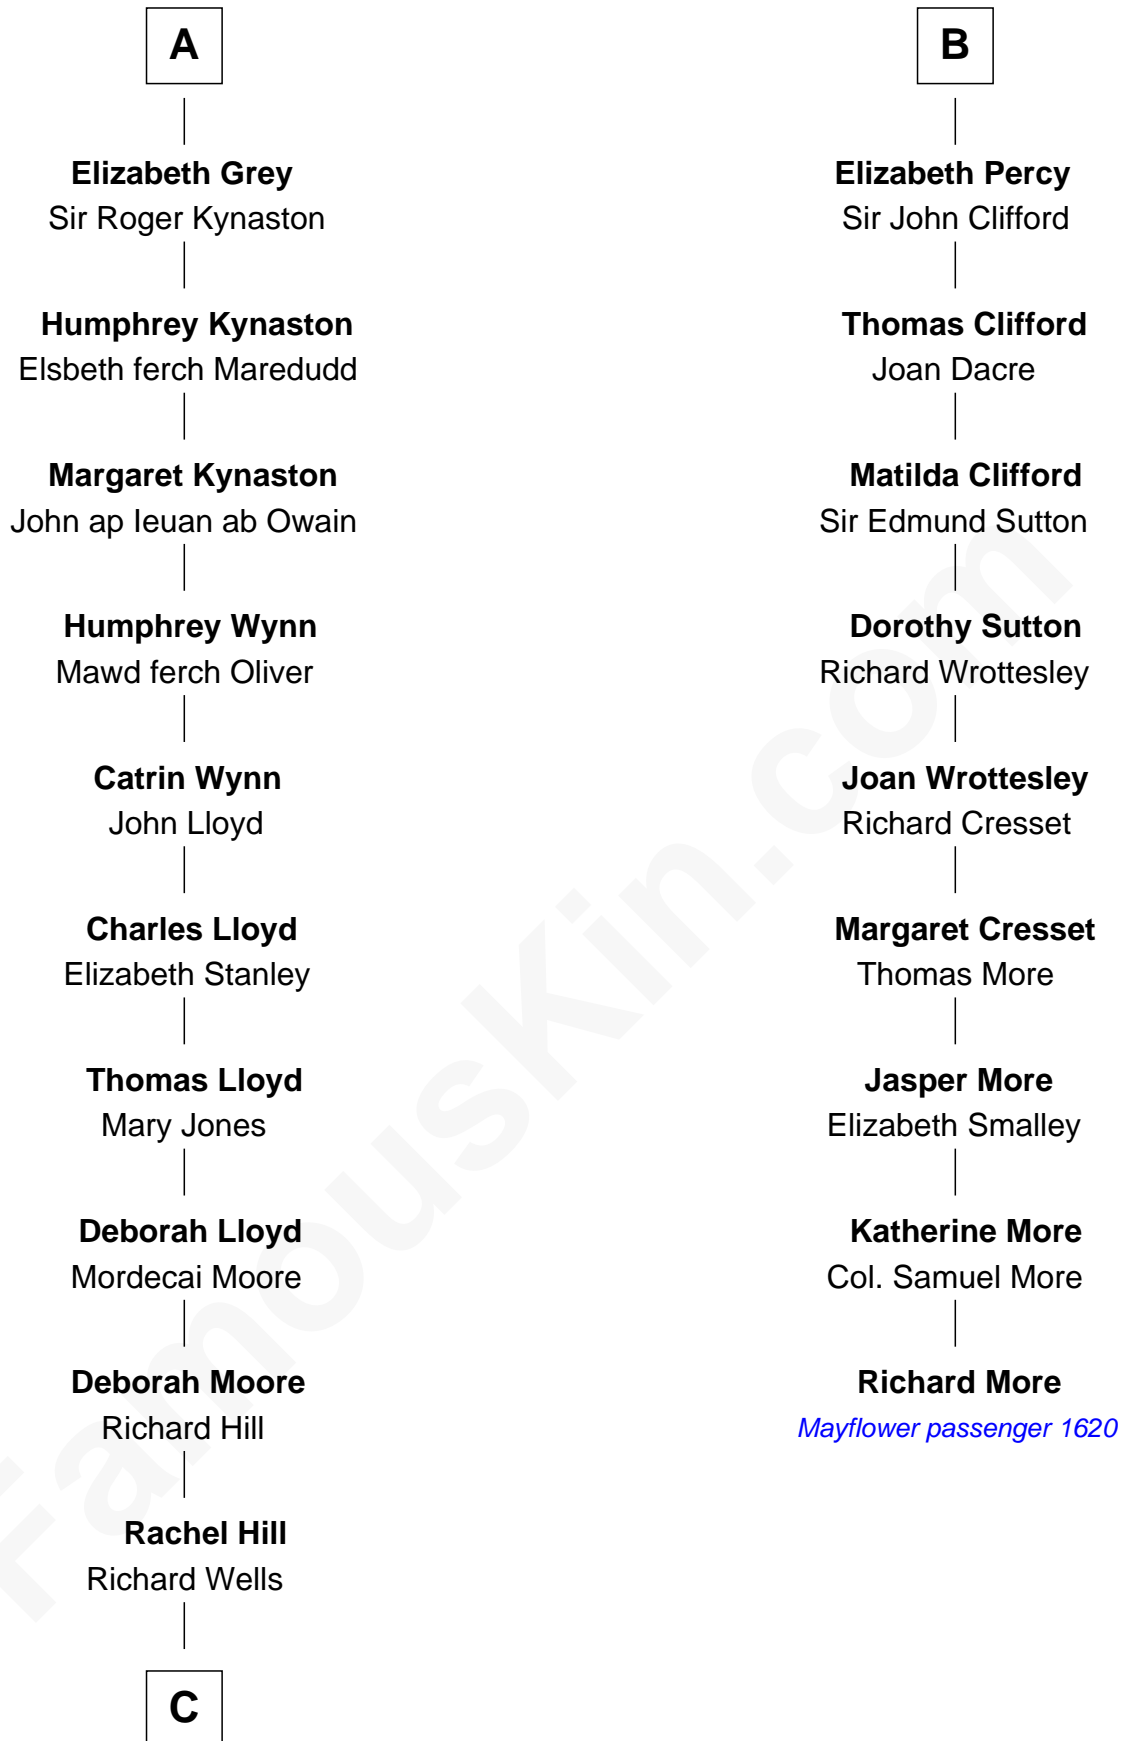

## Relationship Chart of

### Orson Welles

*Radio, Stage, and Movie Actor*

15th cousin 6 times removed of

### Richard More

*(c1614 - c1696) Mayflower passenger 1620*

**MAYFLOWER**

**C**

**William Hill Wells**  
Elizabeth Dagworthy

**Henry Hill Welles**  
Mary Putnam

**Richard Jones Welles**  
Mary Blanche Head

**Richard Head Welles**  
Beatrice Ives