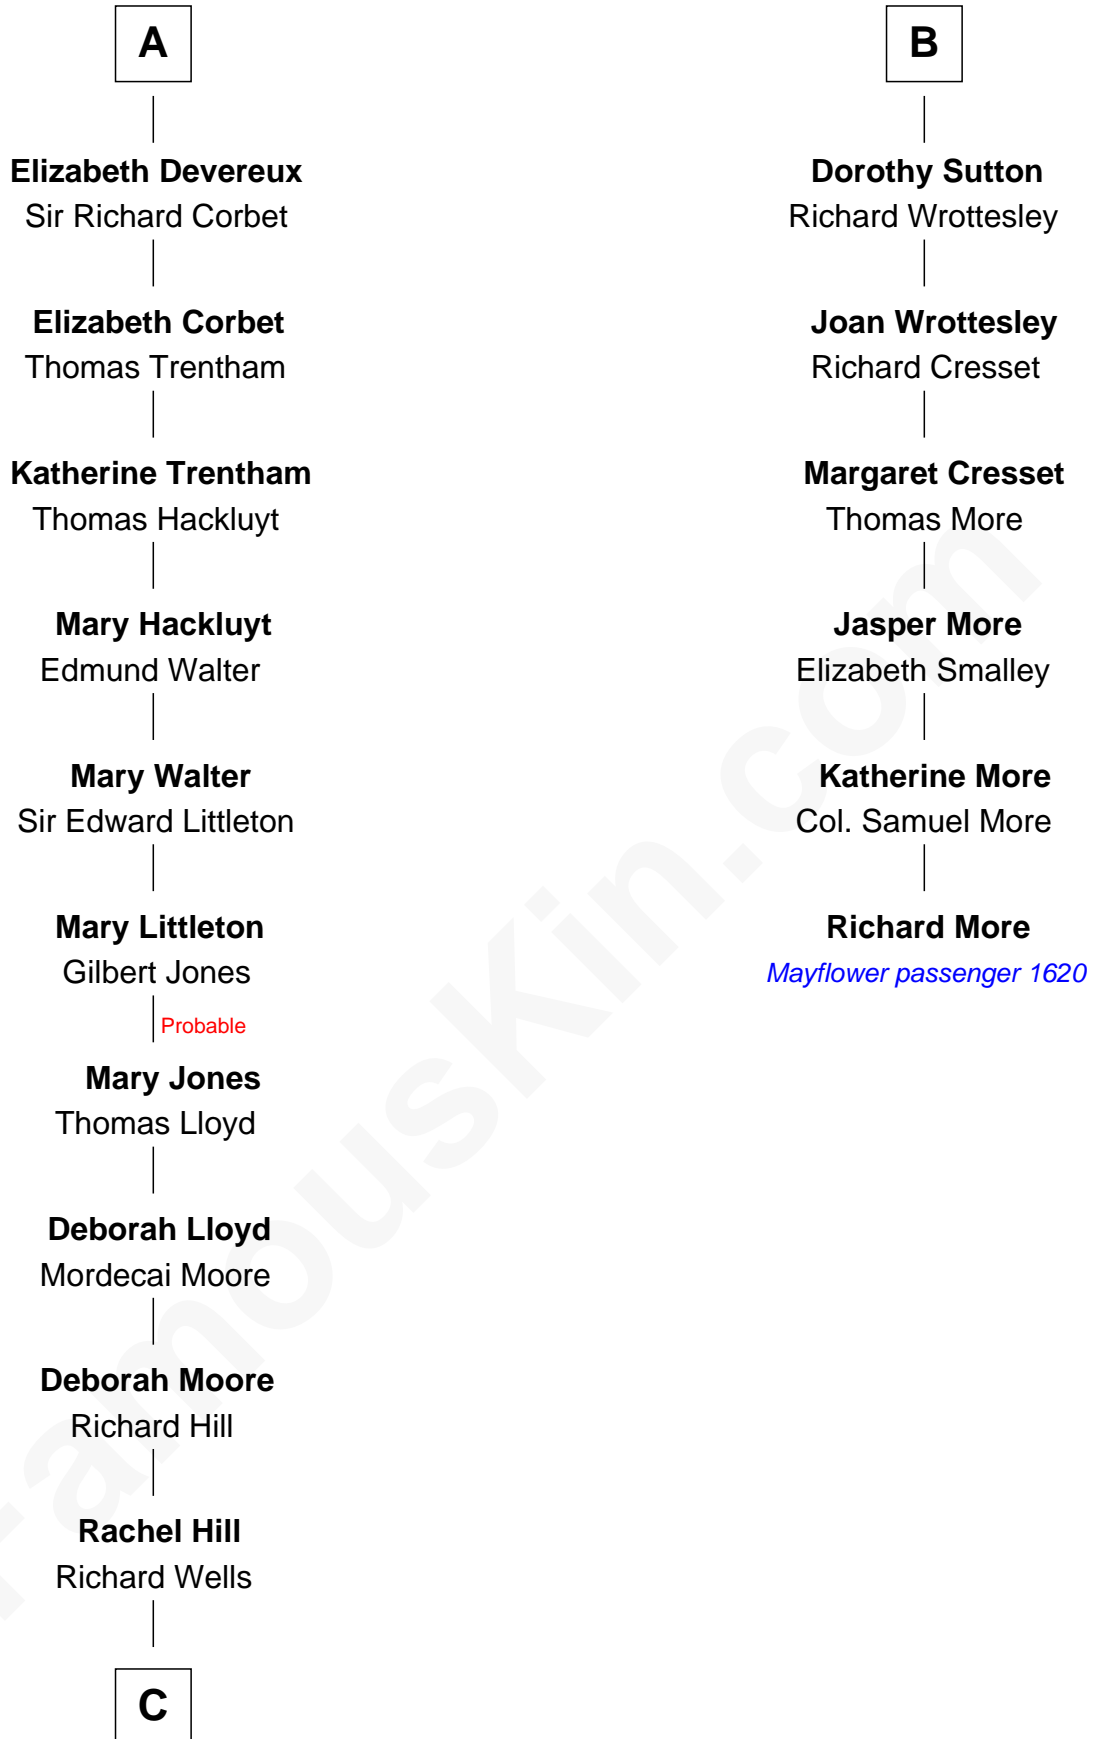

## Relationship Chart of

### Orson Welles

*Radio, Stage, and Movie Actor*

12th cousin 9 times removed of

### Richard More

*(c1614 - c1696) Mayflower passenger 1620*

**MAYFLOWER**

**C**

**William Hill Wells**  
Elizabeth Dagworthy

**Henry Hill Welles**  
Mary Putnam

**Richard Jones Welles**  
Mary Blanche Head

**Richard Head Welles**  
Beatrice Ives