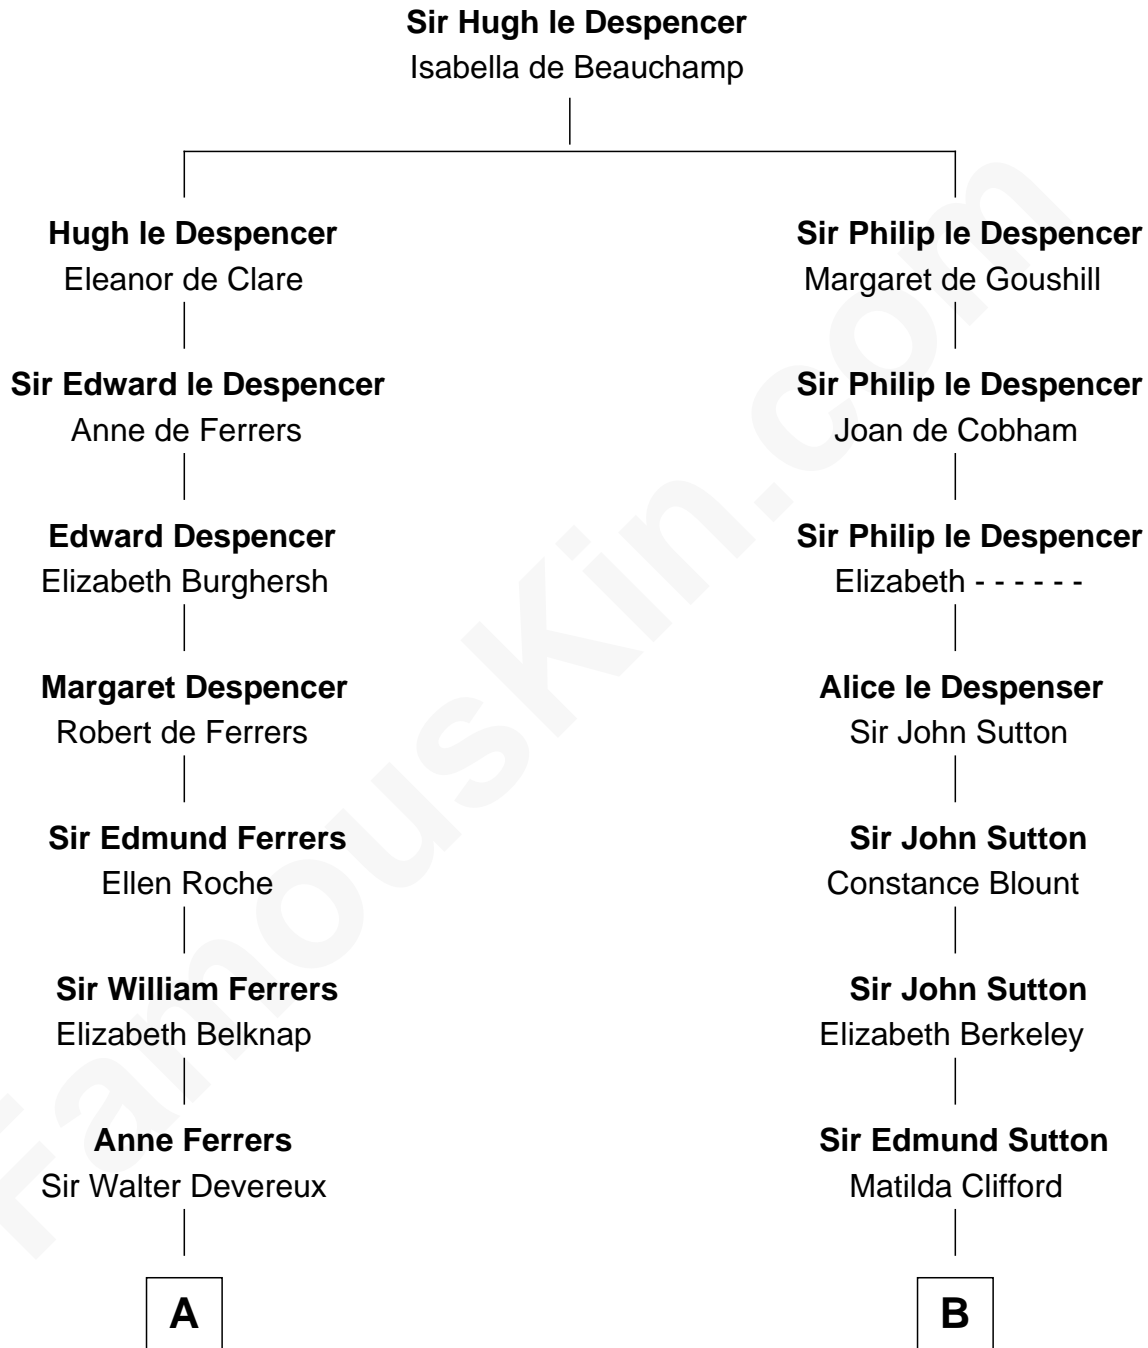

## Relationship Chart of

### Orson Welles

*Radio, Stage, and Movie Actor*

12th cousin 9 times removed of

### Richard More

*(c1614 - c1696) Mayflower passenger 1620*

**MAYFLOWER**

**C**

**William Hill Wells**  
Elizabeth Dagworthy

**Henry Hill Welles**  
Mary Putnam

**Richard Jones Welles**  
Mary Blanche Head

**Richard Head Welles**  
Beatrice Ives