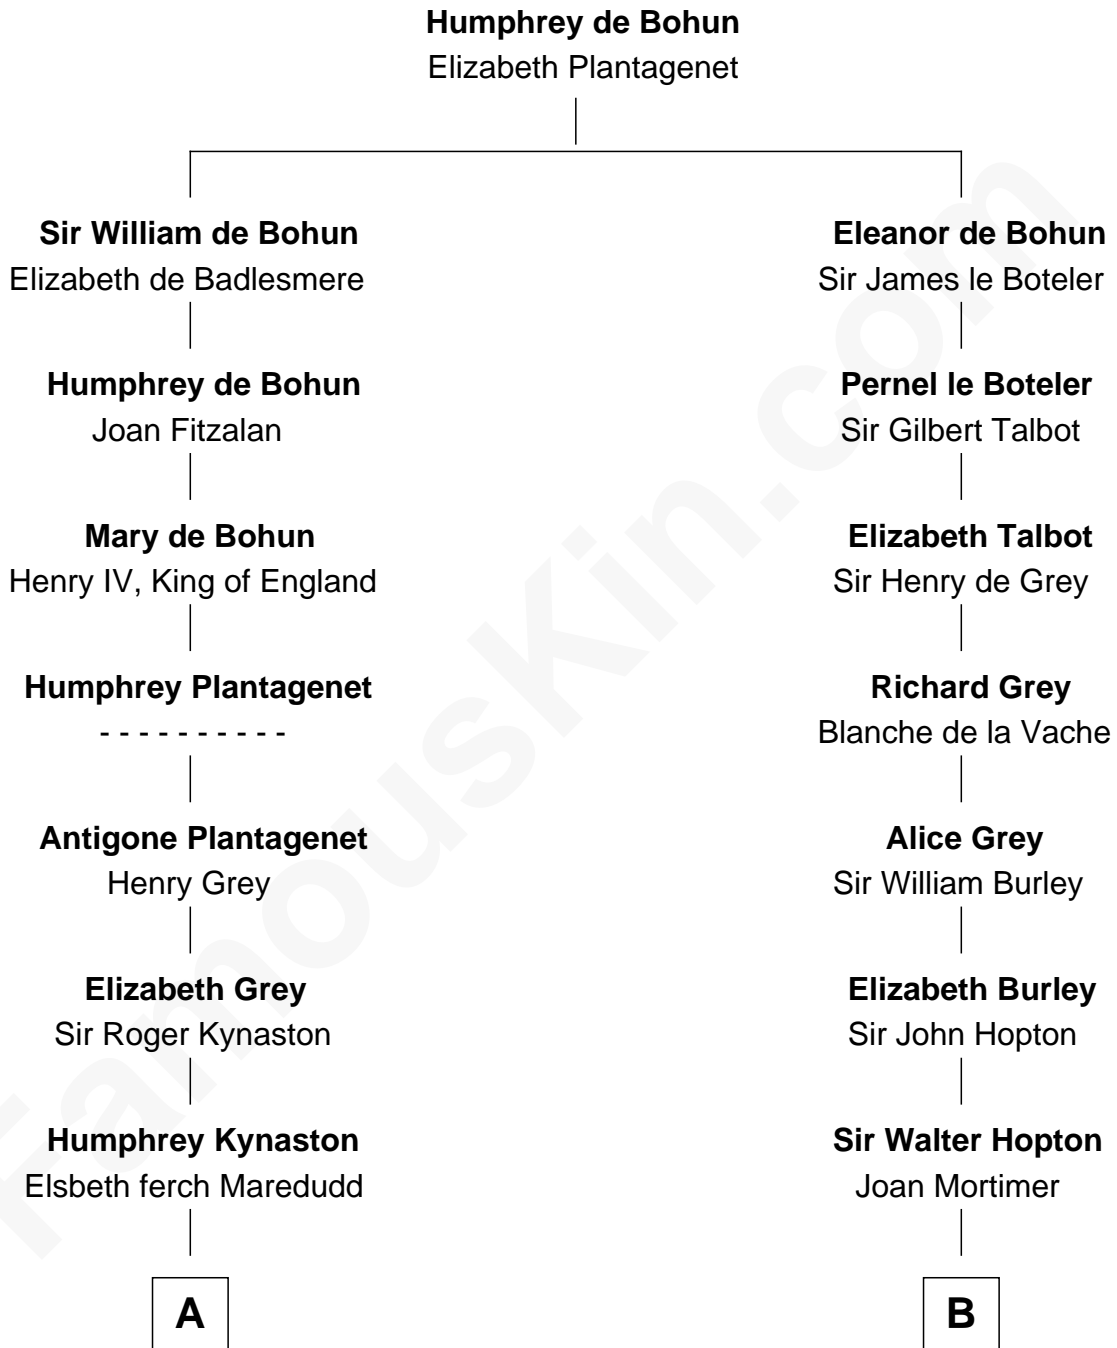

FamousKin.com Relationship Chart of

Orson Welles

Radio, Stage, and Movie Actor

14th cousin 5 times removed of

Richard More

(c1614 - c1696) Mayflower passenger 1620

MAYFLOWER

C