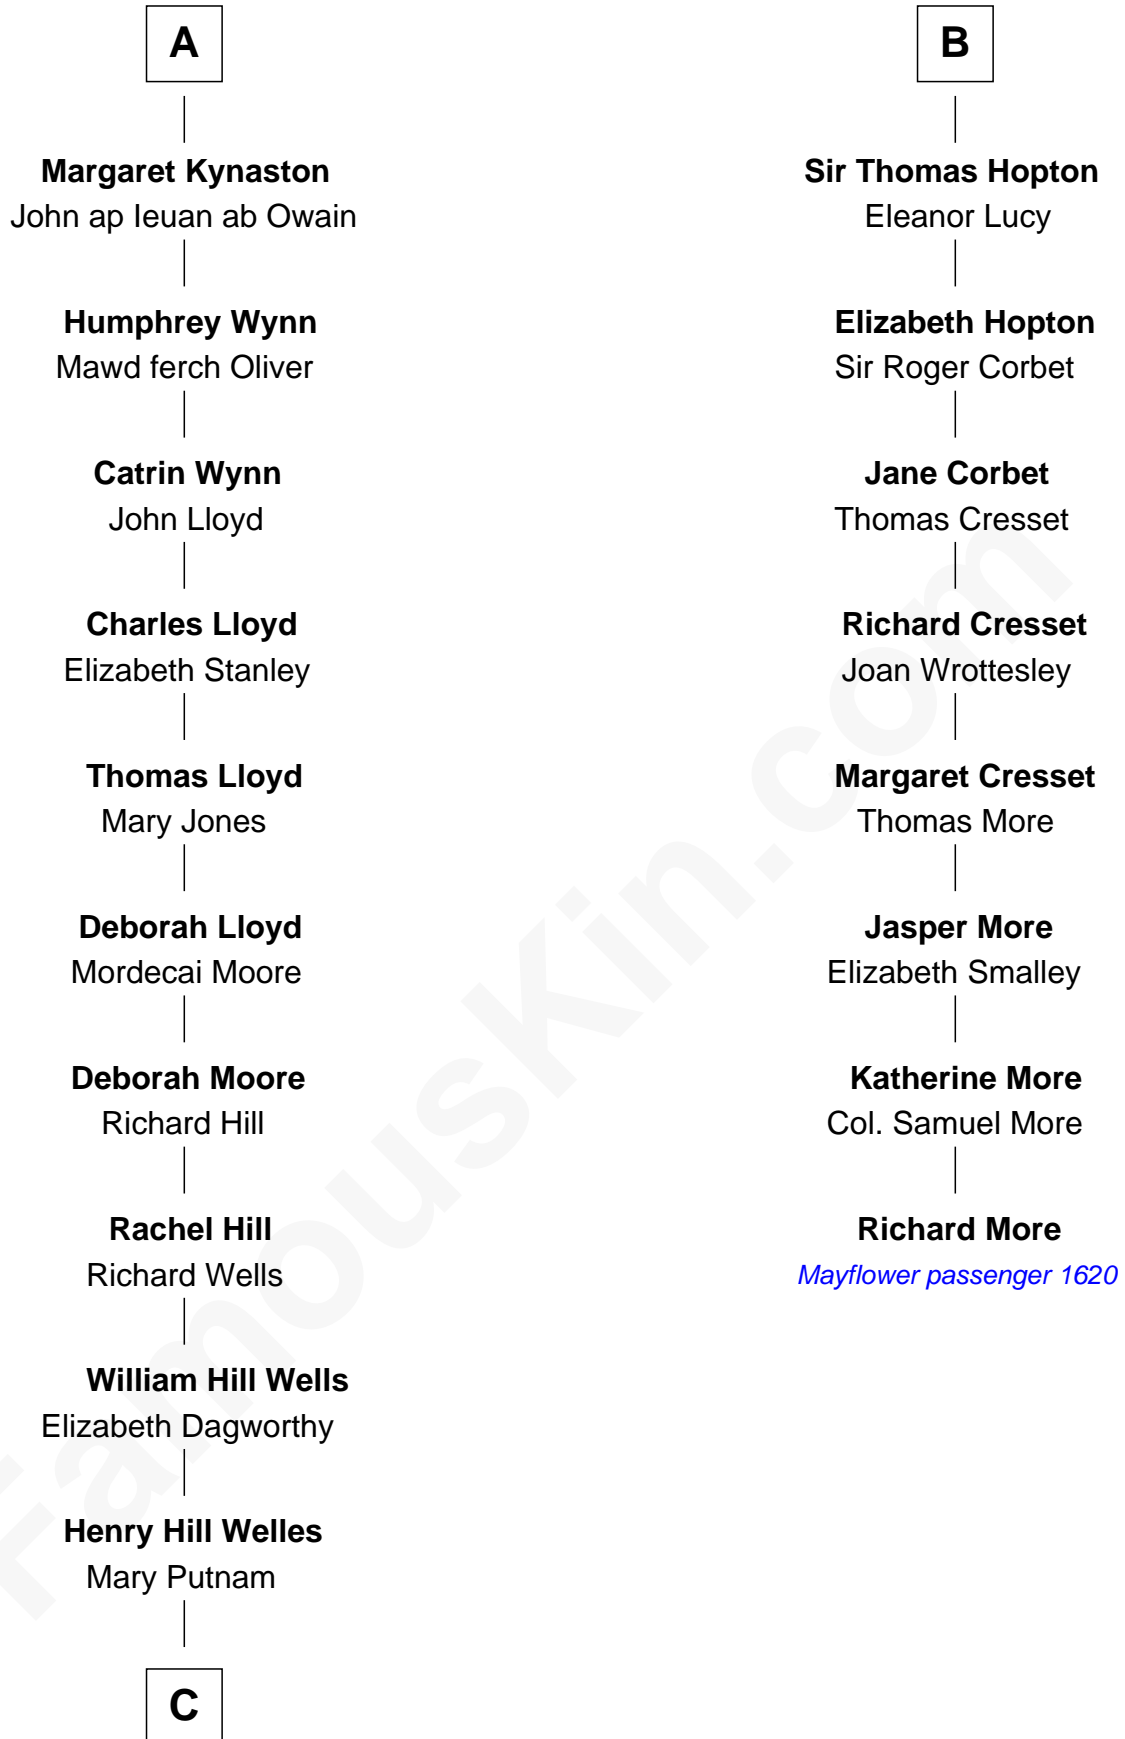

FamousKin.com Relationship Chart of

Orson Welles

Radio, Stage, and Movie Actor

14th cousin 5 times removed of

Richard More

(c1614 - c1696) Mayflower passenger 1620

MAYFLOWER

C