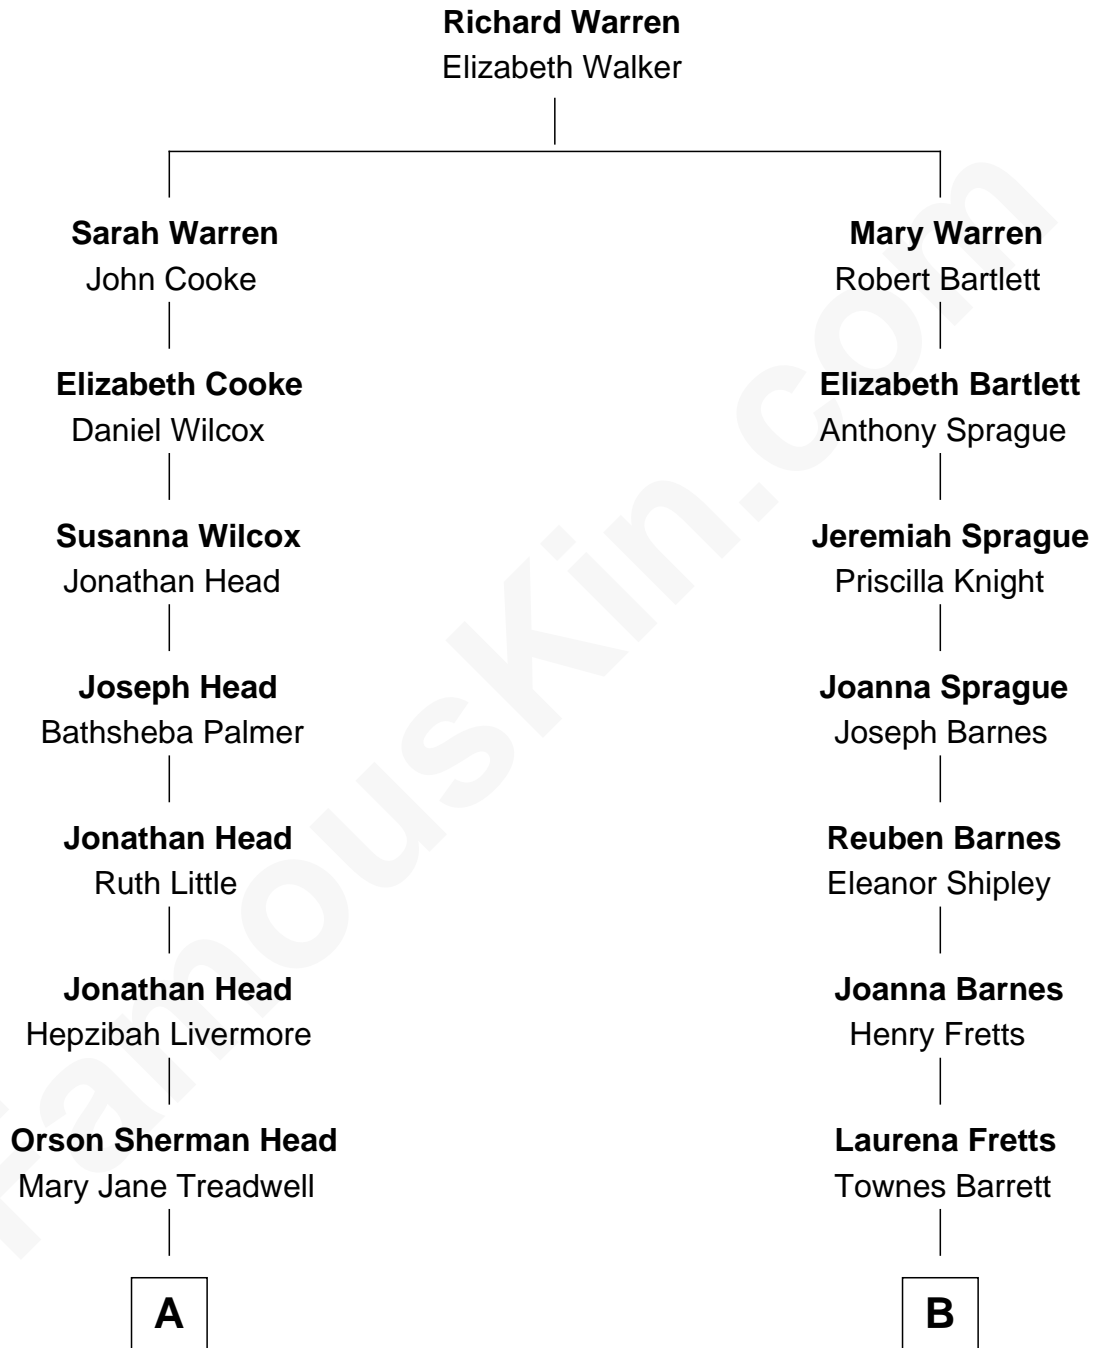

FamousKin.com

Relationship Chart of

Orson Welles

Radio, Stage, and Movie Actor

8th cousin 1 time removed of

Grace (Goodhue) Coolidge

First Lady of President Calvin Coolidge

A