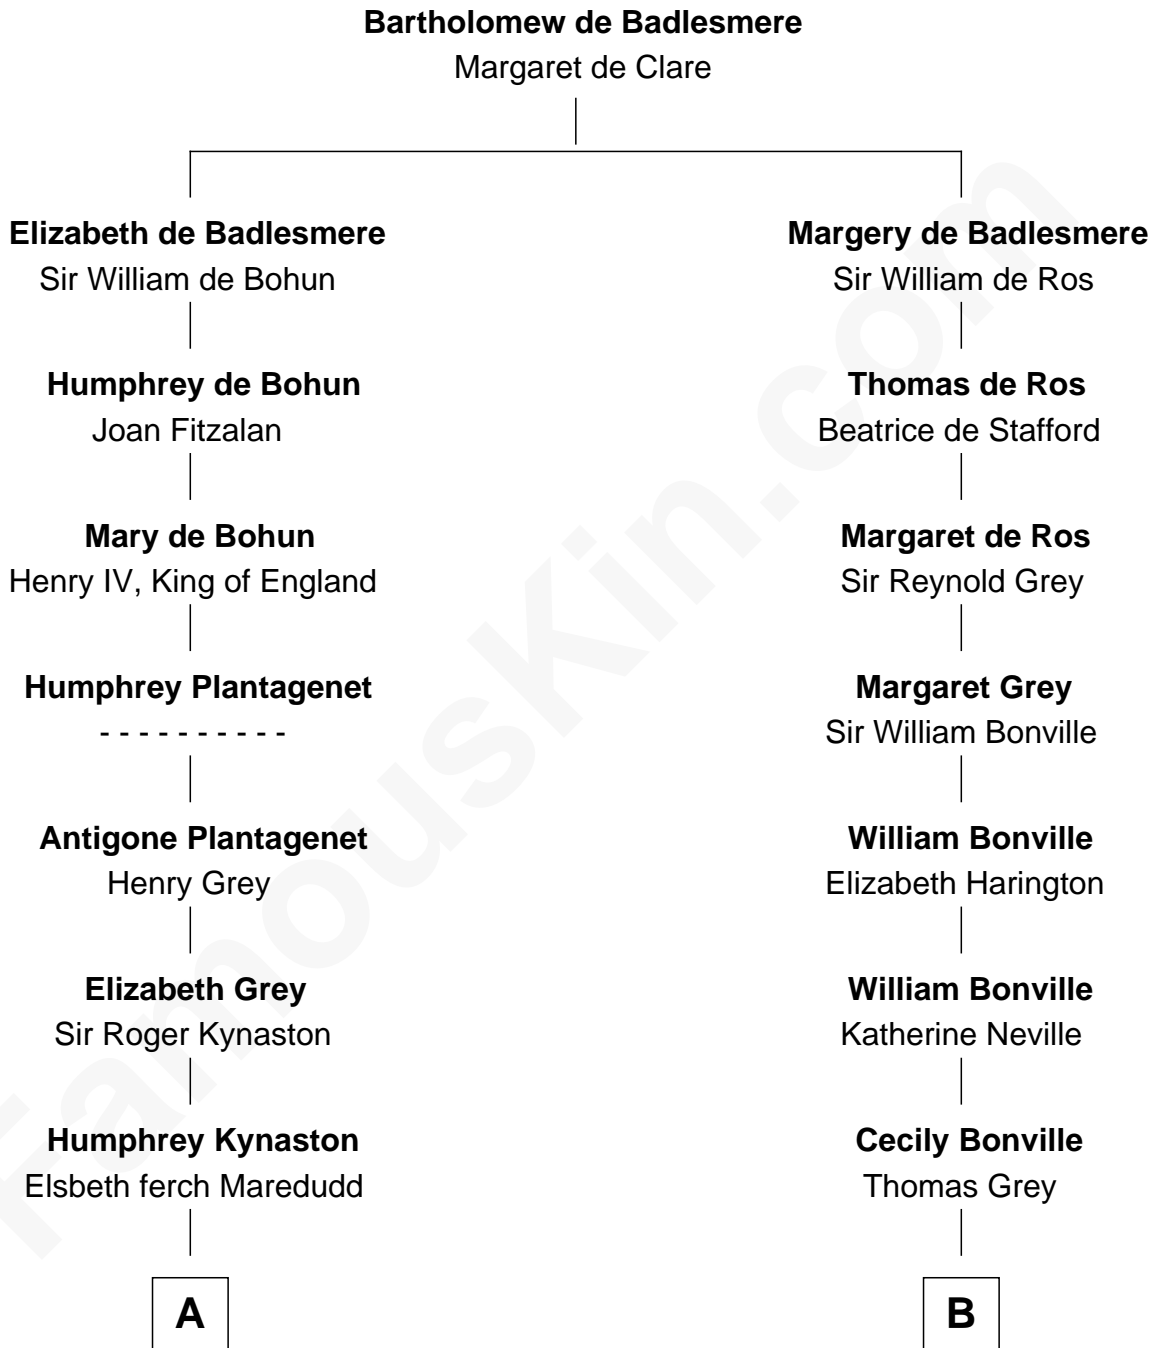

## Relationship Chart of

### Orson Welles

Radio, Stage, and Movie Actor

15th cousin 4 times removed of

### Bathsheba (Ruggles) Spooner

First woman executed for murder in U.S. by non-British government

**C**

Richard Jones Welles

Mary Blanche Head

Richard Head Welles

Beatrice Ives

Orson Welles