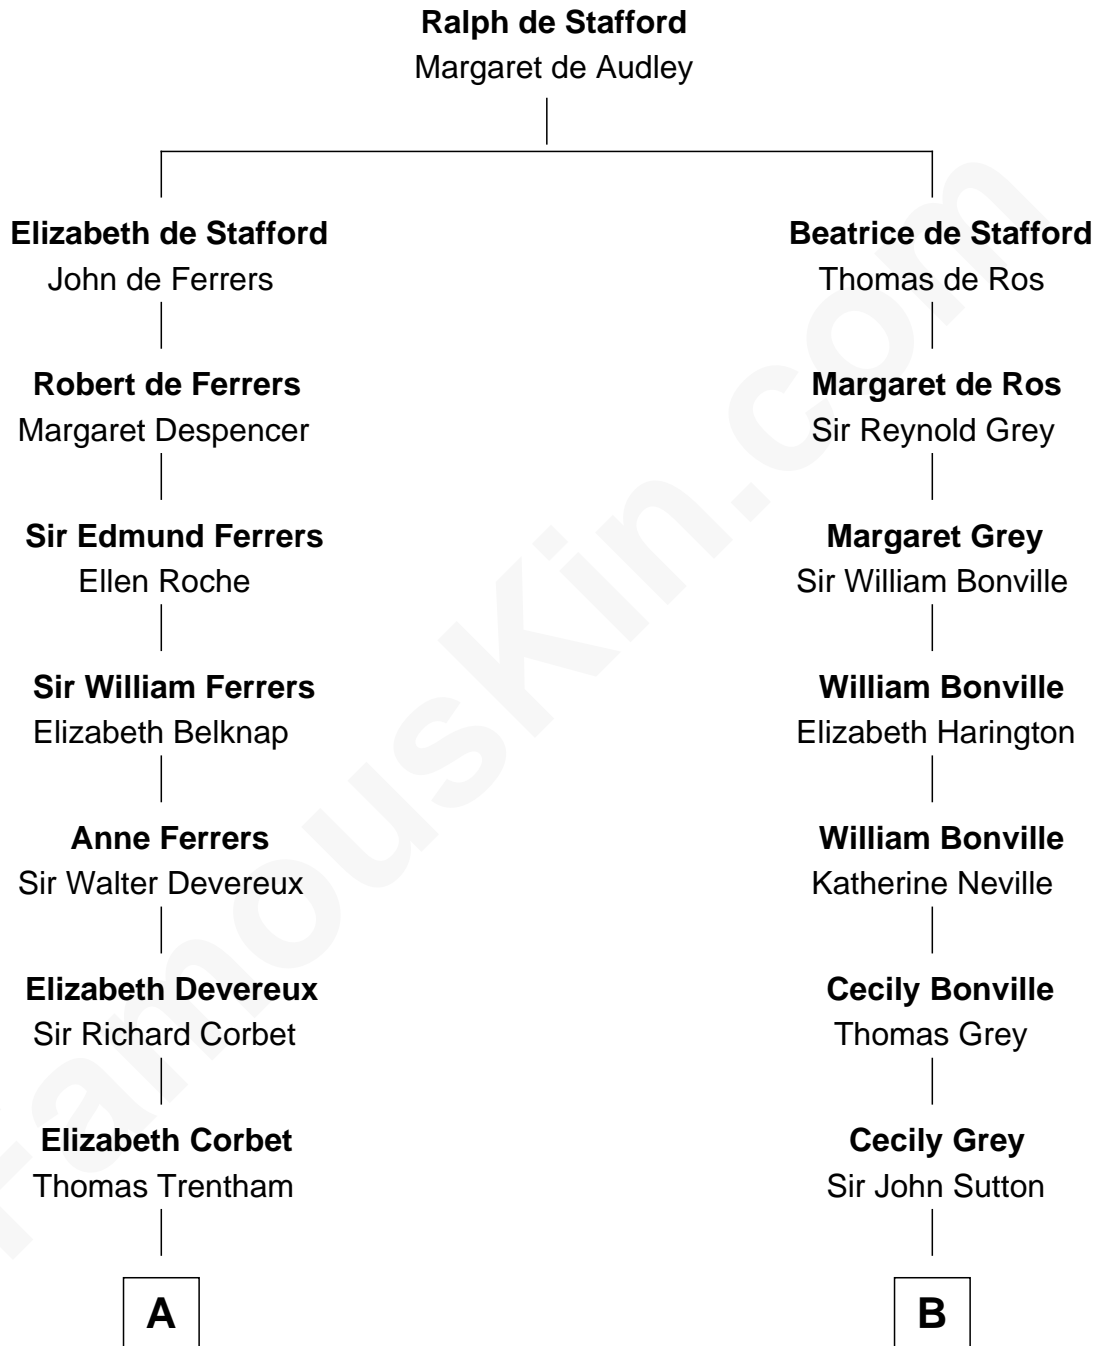

FamousKin.com

Relationship Chart of

Orson Welles

Radio, Stage, and Movie Actor

14th cousin 5 times removed of

Bathsheba (Ruggles) Spooner

First woman executed for murder in U.S. by non-British government

C