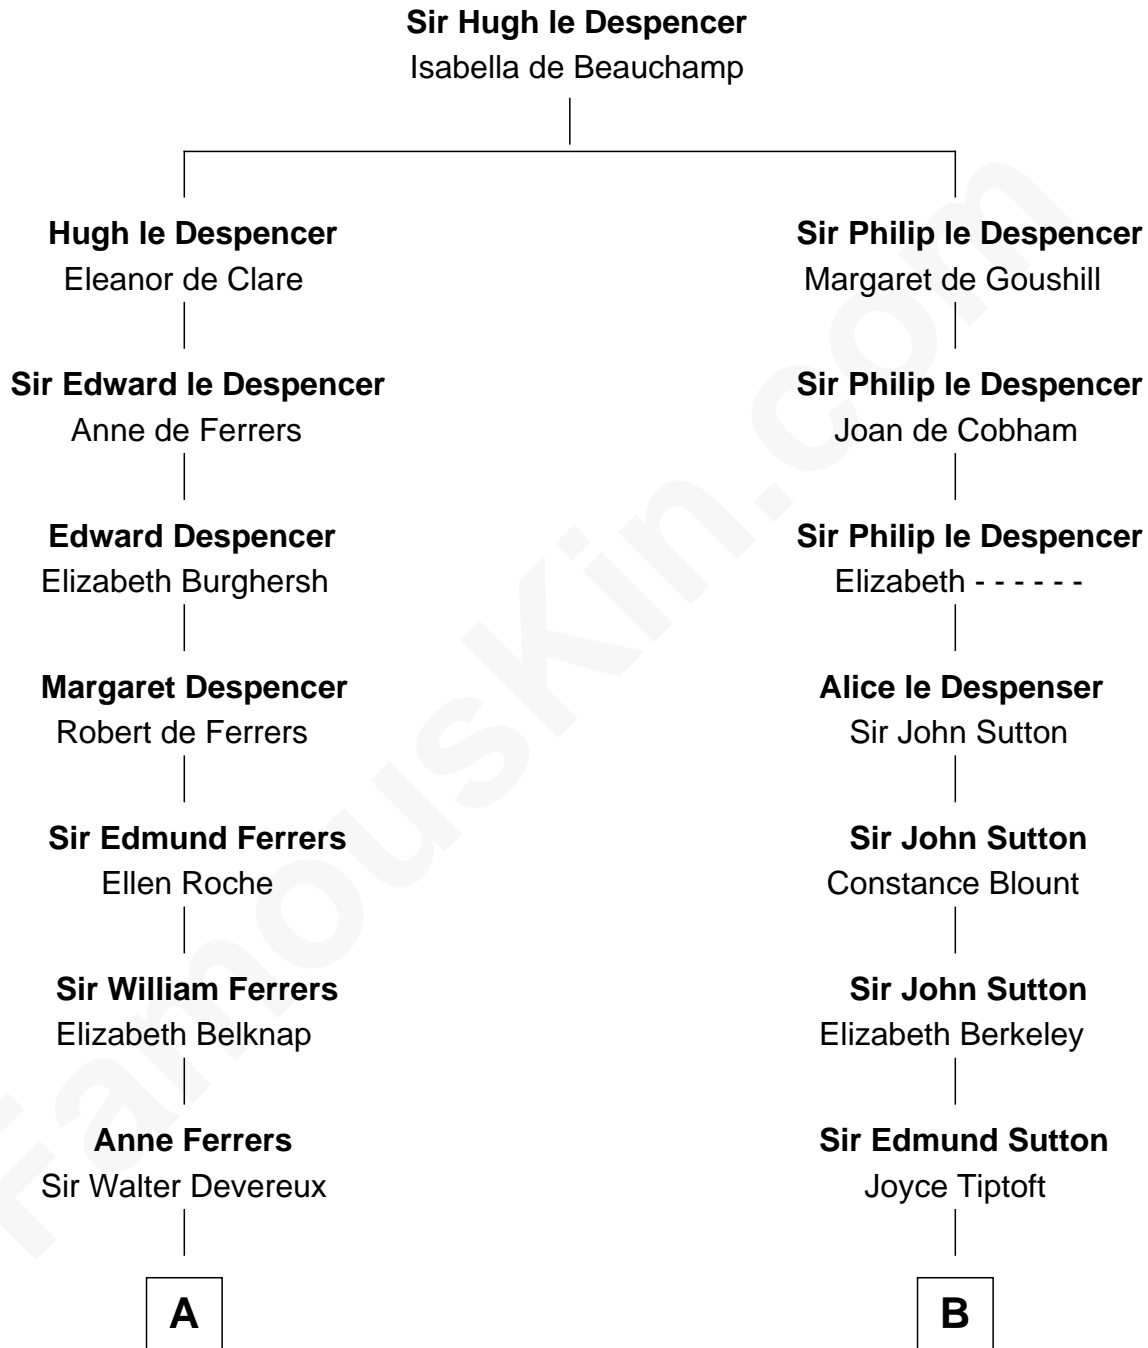

FamousKin.com

Relationship Chart of

Orson Welles

Radio, Stage, and Movie Actor

16th cousin 5 times removed of

Bathsheba (Ruggles) Spooner

First woman executed for murder in U.S. by non-British government

C