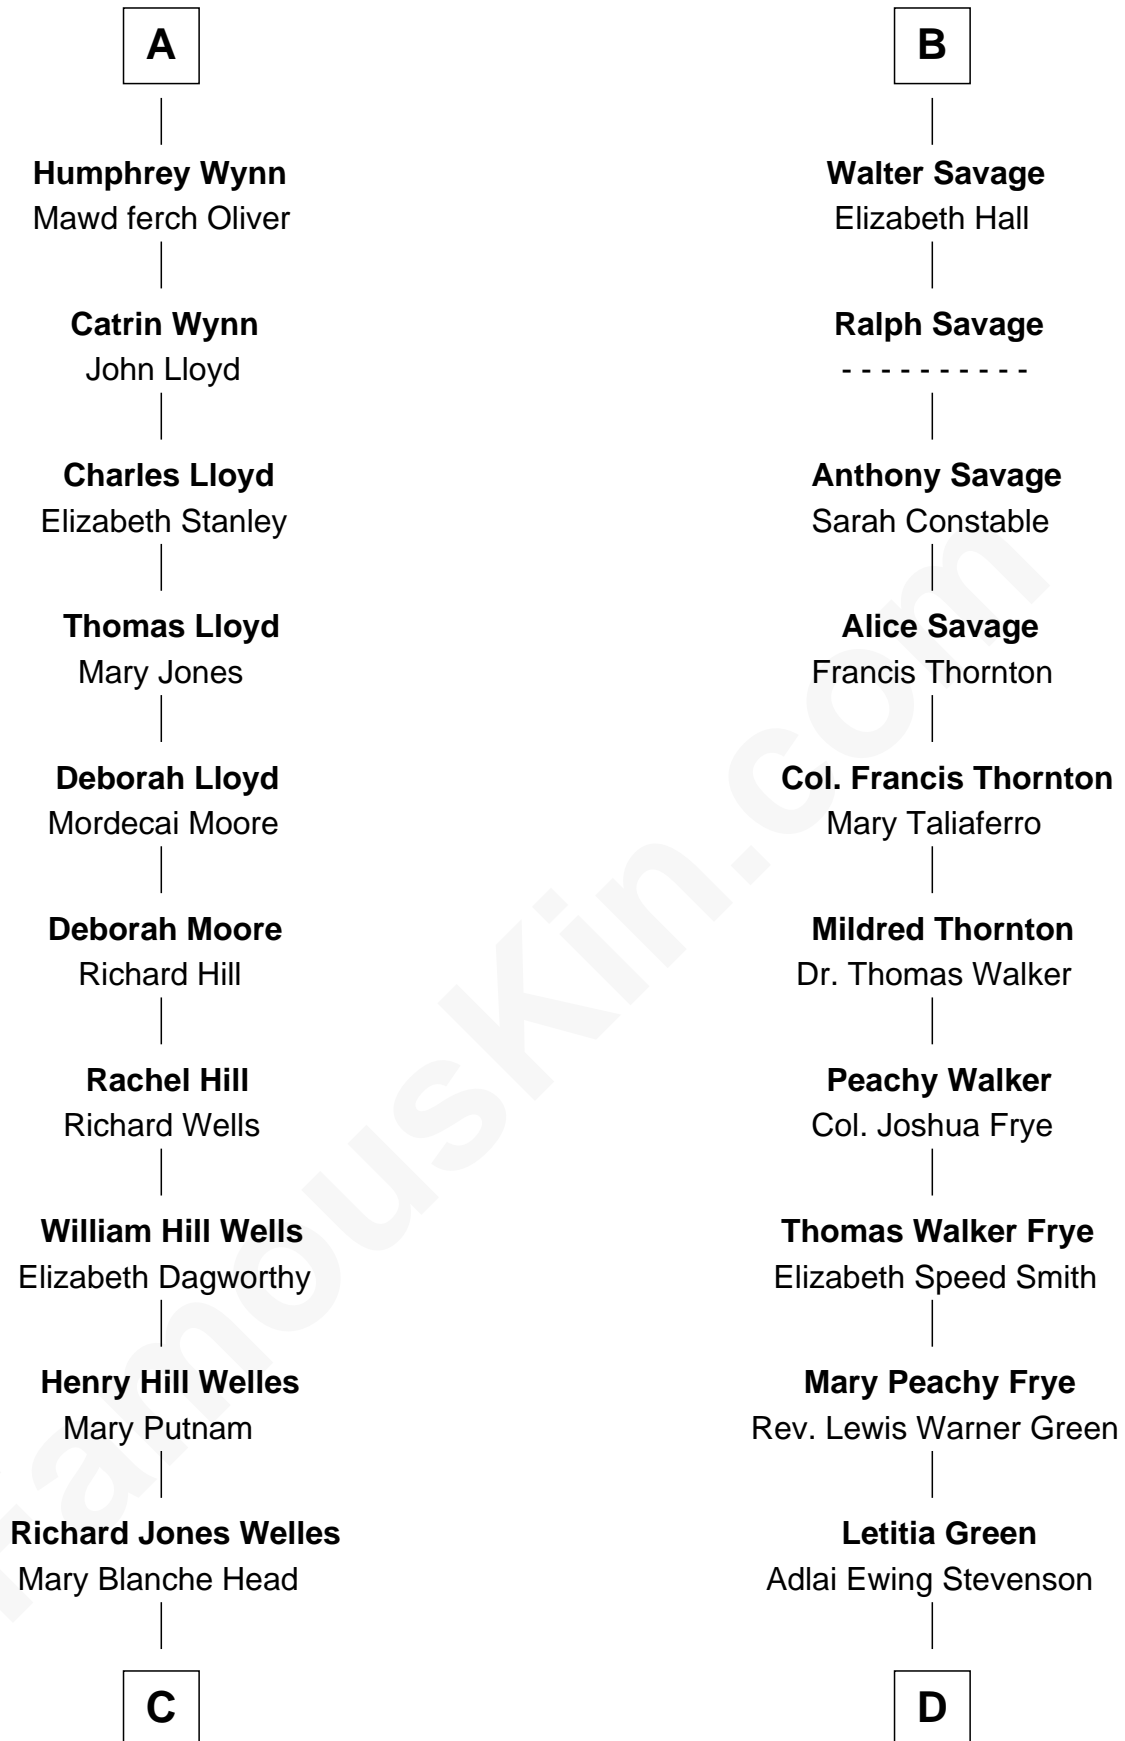

FamousKin.com Relationship Chart of

Orson Welles

Radio, Stage, and Movie Actor

18th cousin of

Adlai Stevenson II

31st Governor of Illinois

Sir William de Bohun
Elizabeth de Badlesmere

C